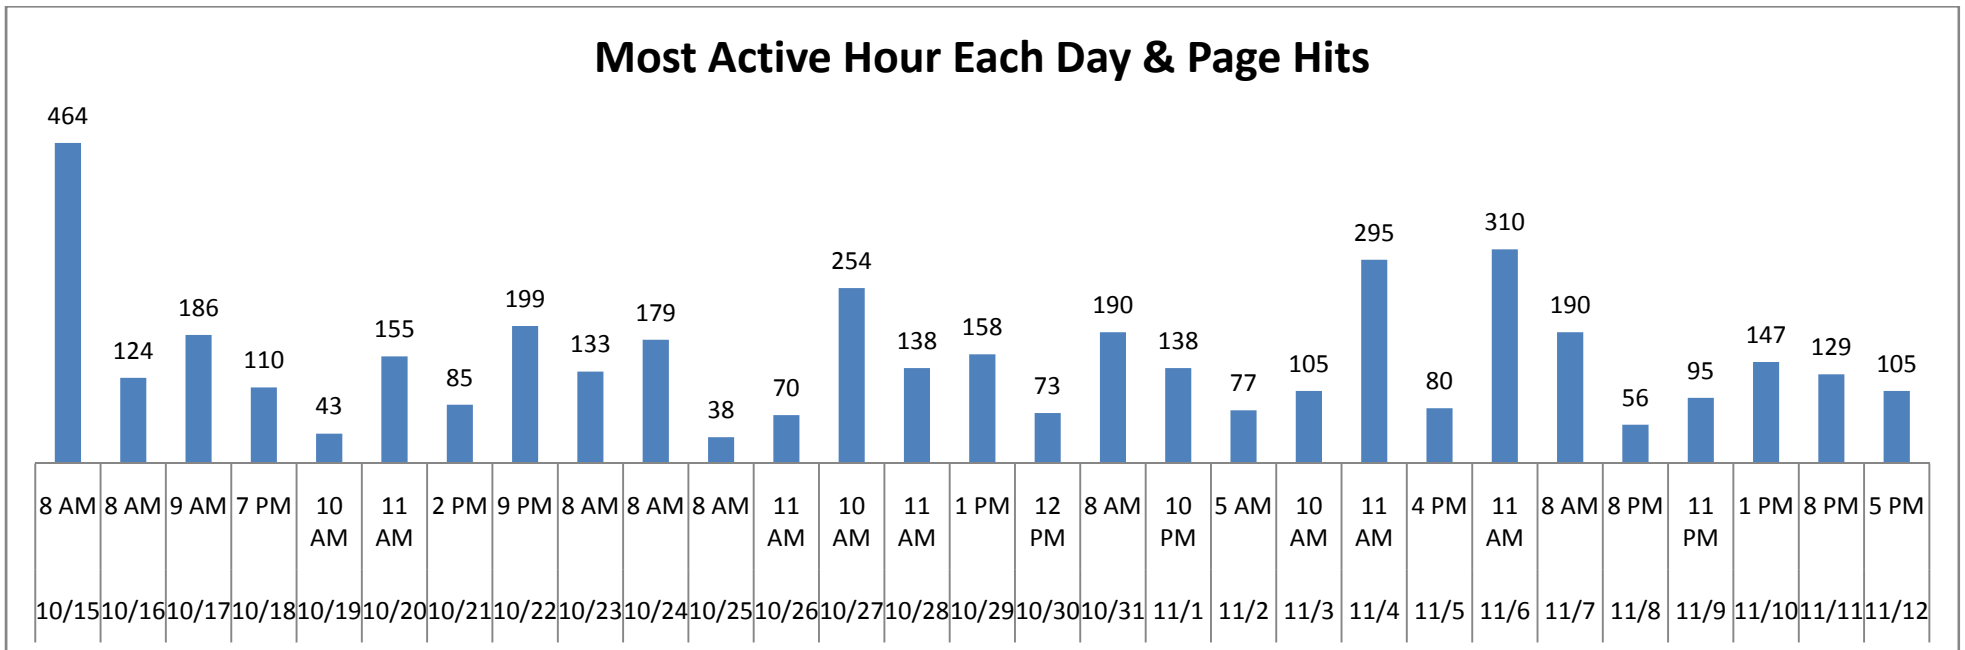

Advising Hub Statistics as of November 12, 2008

Report: Summary - Advising	
Date Range: 10/15/2008 - 11/12/2008	
Total Sessions	4,047.00
Total Pageviews	19,072.00
Total Hits	23,385.00
Total Bytes Transferred	234.84 MB
Average Sessions Per Day	134.90
Average Pageviews Per Day	635.73
Average Hits Per Day	779.50
Average Bytes Transferred Per Day	7.83 MB
Average Pageviews Per Session	4.71
Average Hits Per Session	5.78
Average Bytes Per Session	59.42 KB
Average Length of Session	00:04:32

Report: Requested Pages - Advising			
Date Range: 10/15/2008 - 11/12/2008			
	Pages (1-10) / 184	Pageviews	Percent
1.	/advising/index.html	3,084	16.17%
2.	/advising/for_students/index.html	1,875	9.83%
3.	/advising/for_students/index.htm	1,165	6.11%
4.	/advising/prepare_for_advising/index.html	835	4.38%
5.	/advising/resources/index.html	596	3.12%
6.	/advising/prepare_for_advising/index.htm	521	2.73%
7.	/advising/ge_info/index.html	489	2.56%
8.	/advising/for_advisors/index.htm	381	2.00%
9.	/advising/advising_at_SJSU/index.html	351	1.84%
10.	/advising/links/sac	328	1.72%
View Total:		9,625	50.47%
Total:		19,072	100.00%