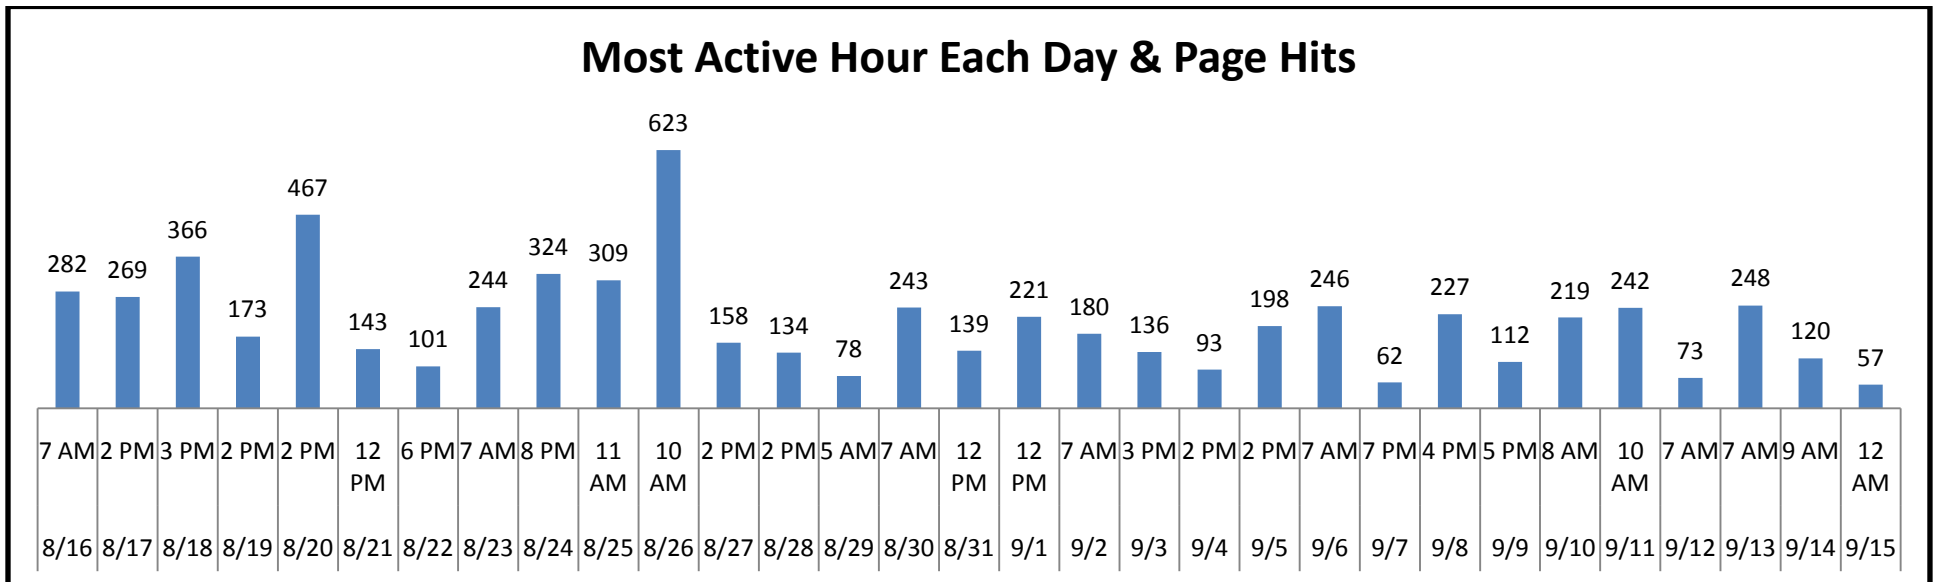

Advising Hub Statistics as of September 15th, 2009

Report: Summary - Advising	
Date Range: 08/16/2009 - 09/15/2009	
Total Sessions	17,908.00
Total Pageviews	51,158.00
Total Hits	85,221.00
Total Bytes Transferred	935.02 MB
Average Sessions Per Day	577.68
Average Pageviews Per Day	1,650.26
Average Hits Per Day	2,749.06
Average Bytes Transferred Per Day	30.16 MB
Average Pageviews Per Session	2.86
Average Hits Per Session	4.76
Average Bytes Per Session	53.46 KB
Average Length of Session	00:06:58