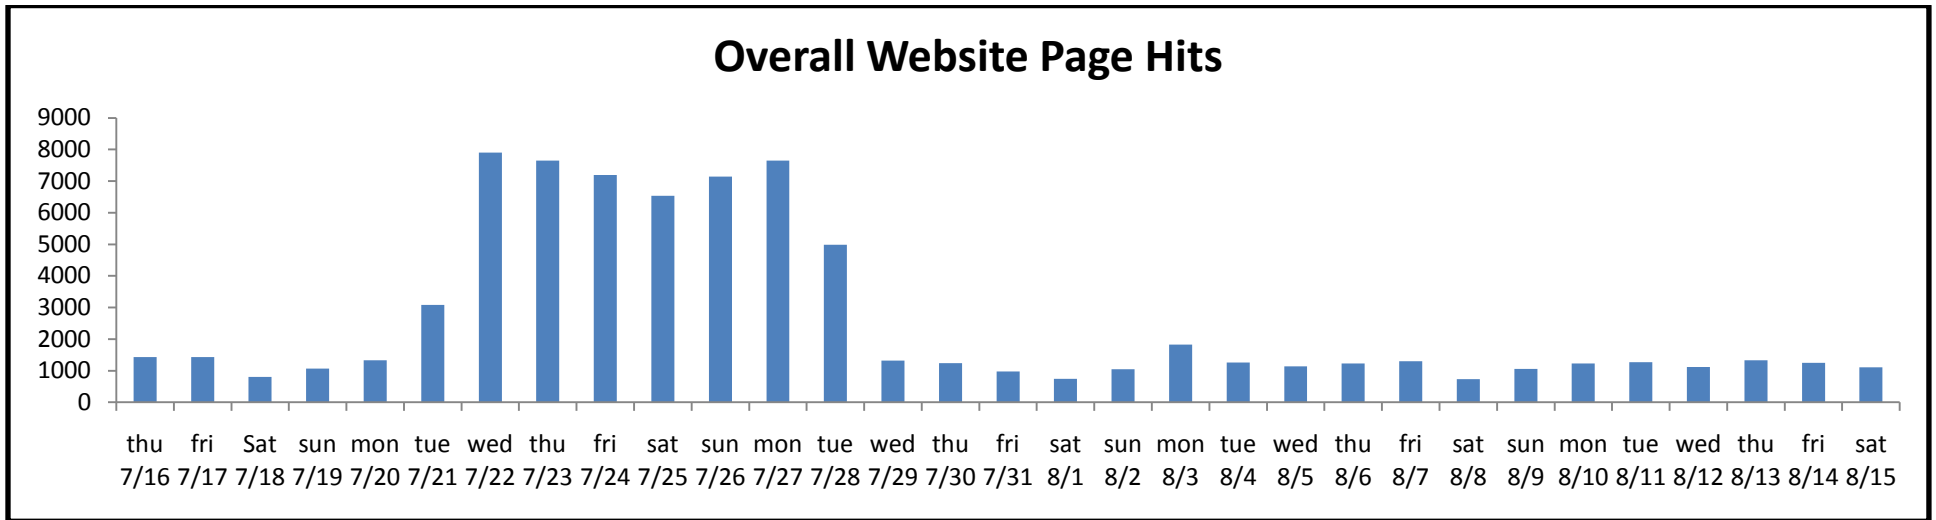

Advising Hub Statistics as of September 15th, 2009

Report: Summary - Advising	
Date Range: 08/16/2009 - 09/15/2009	
Total Sessions	17,908.00
Total Pageviews	51,158.00
Total Hits	85,221.00
Total Bytes Transferred	935.02 MB
Average Sessions Per Day	577.68
Average Pageviews Per Day	1,650.26
Average Hits Per Day	2,749.06
Average Bytes Transferred Per Day	30.16 MB
Average Pageviews Per Session	2.86
Average Hits Per Session	4.76
Average Bytes Per Session	53.46 KB
Average Length of Session	00:06:58