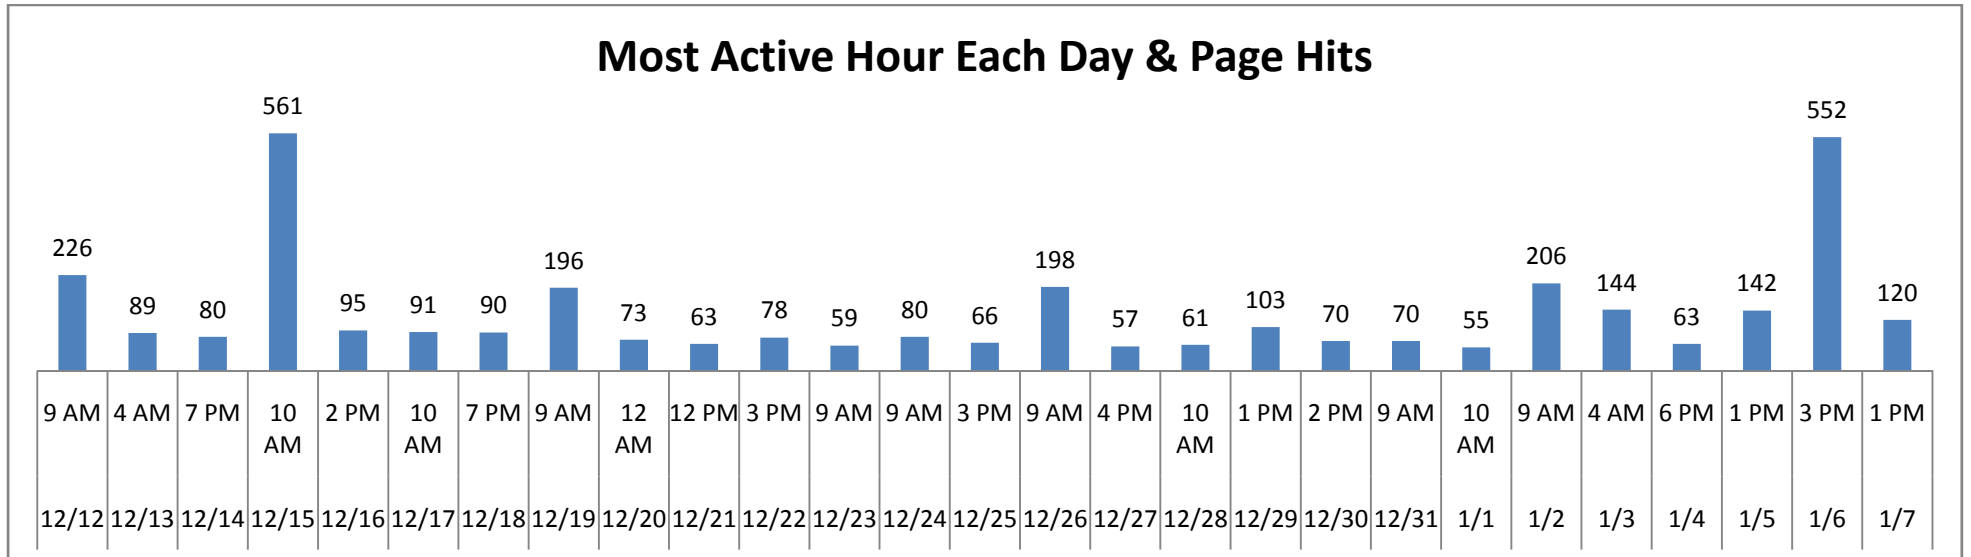

Advising Hub Statistics as of January 7th, 2009

Report: Summary - Advising	
Date Range: 12/12/2008-1/7/2009	
Total Sessions	3,409
Total Pageviews	26,329
Total Hits	28,731
Total Bytes Transferred	163.71MB
Average Sessions Per Day	126.26
Average Pageviews Per Day	975.15
Average Hits Per Day	1,064.11
Average Bytes Transferred Per Day	6.06 MB
Average Pageviews Per Session	7.72
Average Hits Per Session	8.43
Average Bytes Per Session	49.18 KB
Average Length of Session	0:18:22

Report: Requested Pages - Advising			
Date Range: 12/12/2008 - 01/07/2009			
Pages (1-10) / 185	Pageviews	Percent	
1. /advising/links/cccac	1,816	6.90%	
2. /advising/links/printshop	1,772	6.73%	
3. /advising/links/esac	1,712	6.50%	
4. /advising/links/transportation	1,698	6.45%	
5. /advising/links/laptoprental	1,697	6.45%	
6. /advising/links/recreation	1,686	6.40%	
7. /advising/links/mep	1,658	6.30%	
8. /advising/links/childcare	1,641	6.23%	
9. /advising/index.html	1,439	5.47%	
10. /advising/links/sjsuspartans	1,034	3.93%	
View Total:	16,153	61.35%	
Total:	26,329	100.00%	