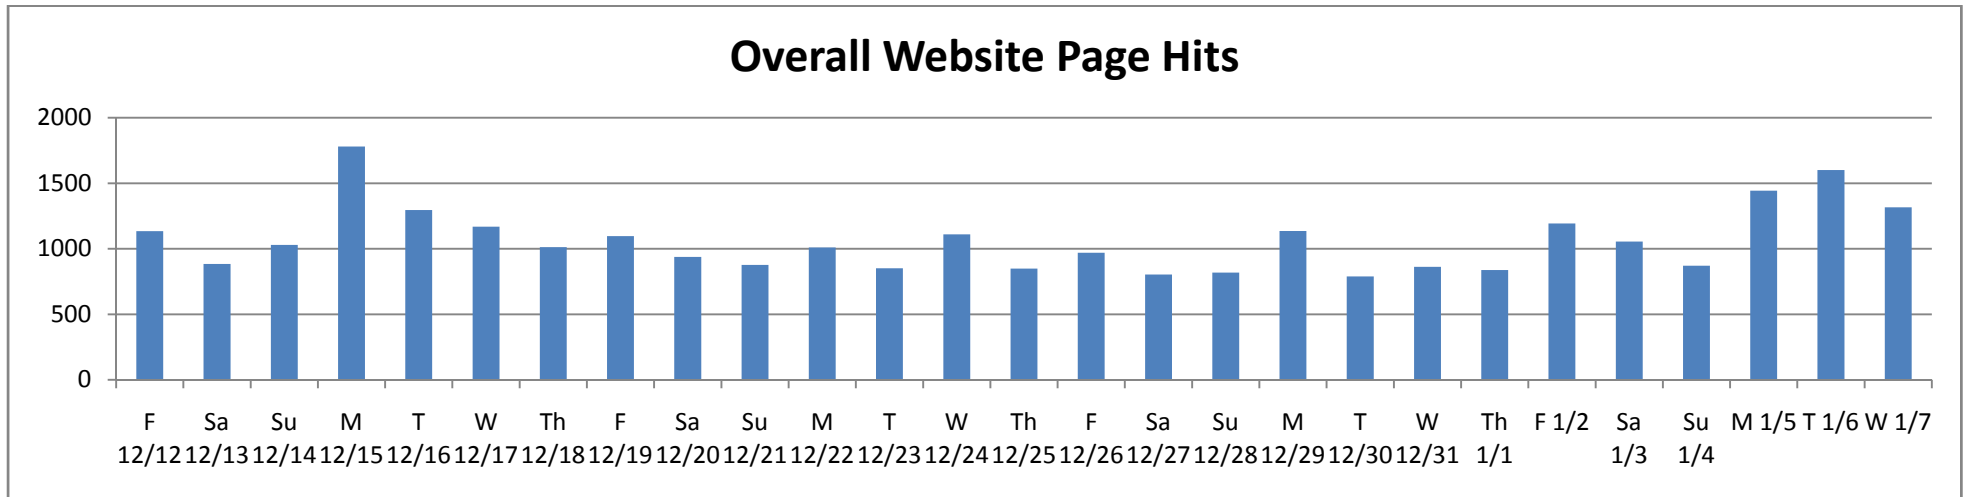

Advising Hub Statistics as of January 7th, 2009

Report: Summary - Advising	
Date Range: 12/12/2008-1/7/2009	
Total Sessions	3,409
Total Pageviews	26,329
Total Hits	28,731
Total Bytes Transferred	163.71MB
Average Sessions Per Day	126.26
Average Pageviews Per Day	975.15
Average Hits Per Day	1,064.11
Average Bytes Transferred Per Day	6.06 MB
Average Pageviews Per Session	7.72
Average Hits Per Session	8.43
Average Bytes Per Session	49.18 KB
Average Length of Session	0:18:22

Report: Requested Pages - Advising			
Date Range: 12/12/2008 - 01/07/2009			
Pages (1-10) / 185	Pageviews	Percent	
1. /advising/links/cccac	1,816	6.90%	
2. /advising/links/printshop	1,772	6.73%	
3. /advising/links/esac	1,712	6.50%	
4. /advising/links/transportation	1,698	6.45%	
5. /advising/links/laptoprental	1,697	6.45%	
6. /advising/links/recreation	1,686	6.40%	
7. /advising/links/mep	1,658	6.30%	
8. /advising/links/childcare	1,641	6.23%	
9. /advising/index.html	1,439	5.47%	
10. /advising/links/sjsuspartans	1,034	3.93%	
View Total:	16,153	61.35%	
Total:	26,329	100.00%	