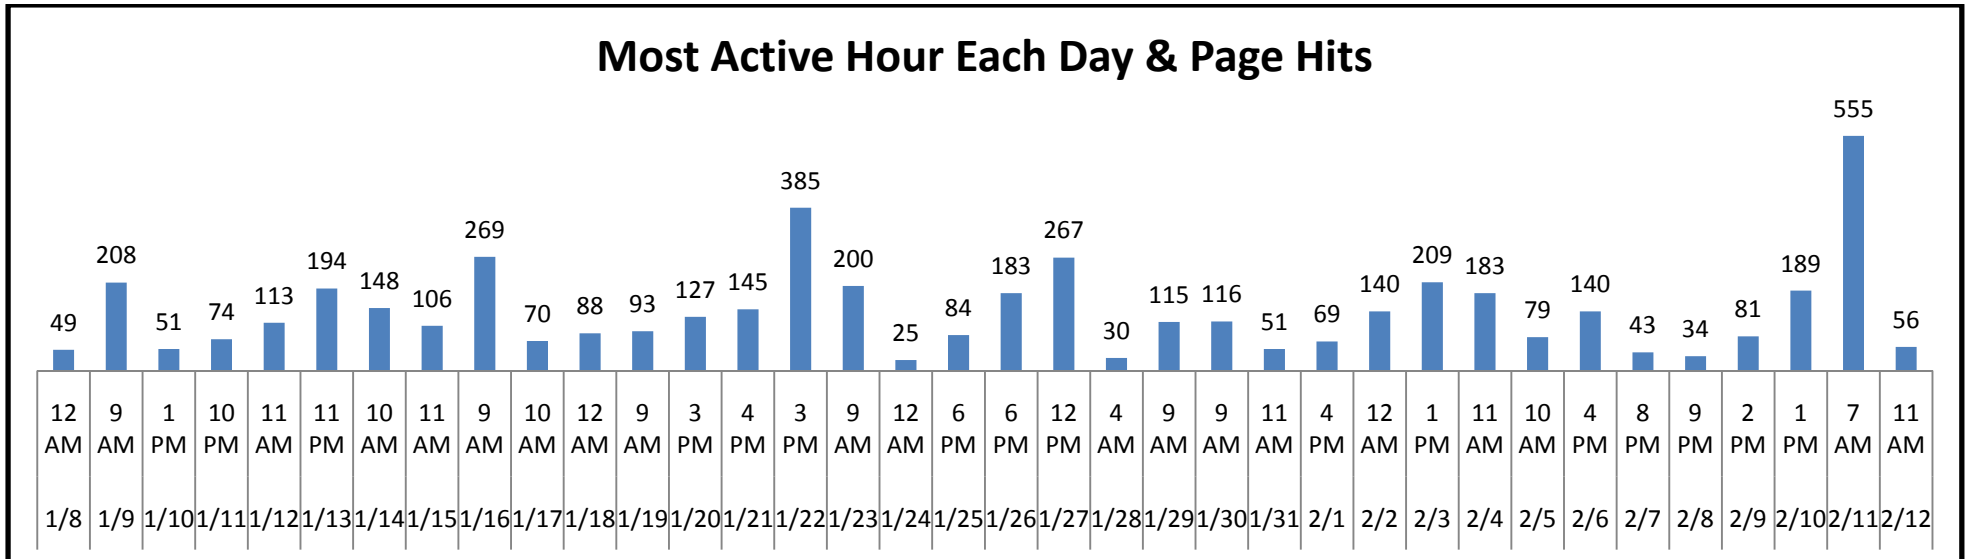

Advising Hub Statistics as of February 12th, 2009

Report: Summary - Advising	
Date Range: 01/08/2009 - 02/12/2009	
Total Sessions	8,764
Total Pageviews	33,503
Total Hits	38,011
Total Bytes Transferred	371.63 MB
Average Sessions Per Day	243.44
Average Pageviews Per Day	930.64
Average Hits Per Day	1,055.86
Average Bytes Transferred Per Day	10.32 MB
Average Pageviews Per Session	3.82
Average Hits Per Session	4.34
Average Bytes Per Session	43.42 KB
Average Length of Session	0:09:35

Report: Requested Pages - Advising			
Date Range: 01/08/2009 - 02/12/2009			
Pages (1-10) / 200	Pageviews	Percent	
1. /advising/index.html	2,670	7.97%	
2. /advising/docs/messaging/probation.ugrd.1.12.09.pdf	2,000	5.97%	
3. /advising/for_students/index.html	1,551	4.63%	
4. /advising/links/mep	1,430	4.27%	
5. /advising/links/sjsuspartans	1,312	3.92%	
6. /advising/links/cccc	1,151	3.44%	
7. /advising/links/printshop	1,106	3.30%	
8. /advising/links/transportation	1,042	3.11%	
9. /advising/links/childcare	1,038	3.10%	
10. /advising/links/recreation	1,016	3.03%	
View Total:	14,316	42.73%	
Total:	33,503	100.00%	