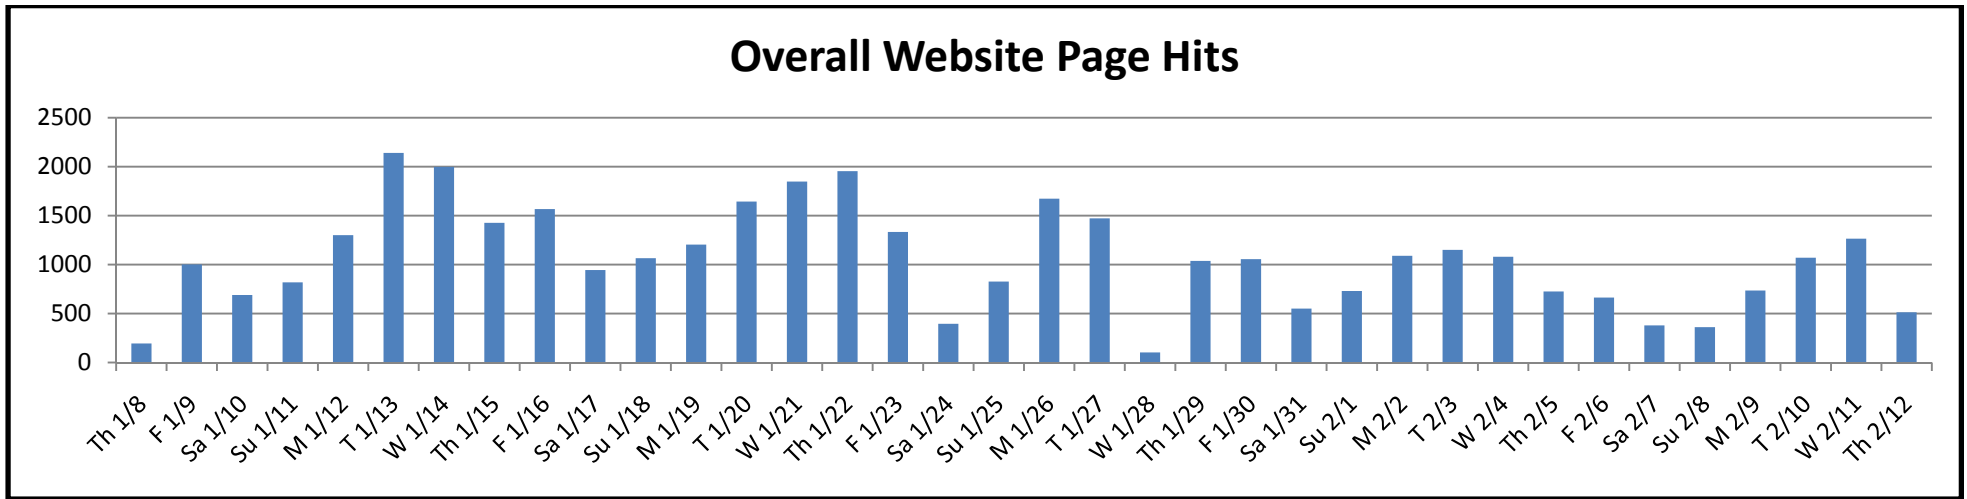

Advising Hub Statistics as of February 12th, 2009

Report: Summary - Advising	
Date Range: 01/08/2009 - 02/12/2009	
Total Sessions	8,764
Total Pageviews	33,503
Total Hits	38,011
Total Bytes Transferred	371.63 MB
Average Sessions Per Day	243.44
Average Pageviews Per Day	930.64
Average Hits Per Day	1,055.86
Average Bytes Transferred Per Day	10.32 MB
Average Pageviews Per Session	3.82
Average Hits Per Session	4.34
Average Bytes Per Session	43.42 KB
Average Length of Session	0:09:35