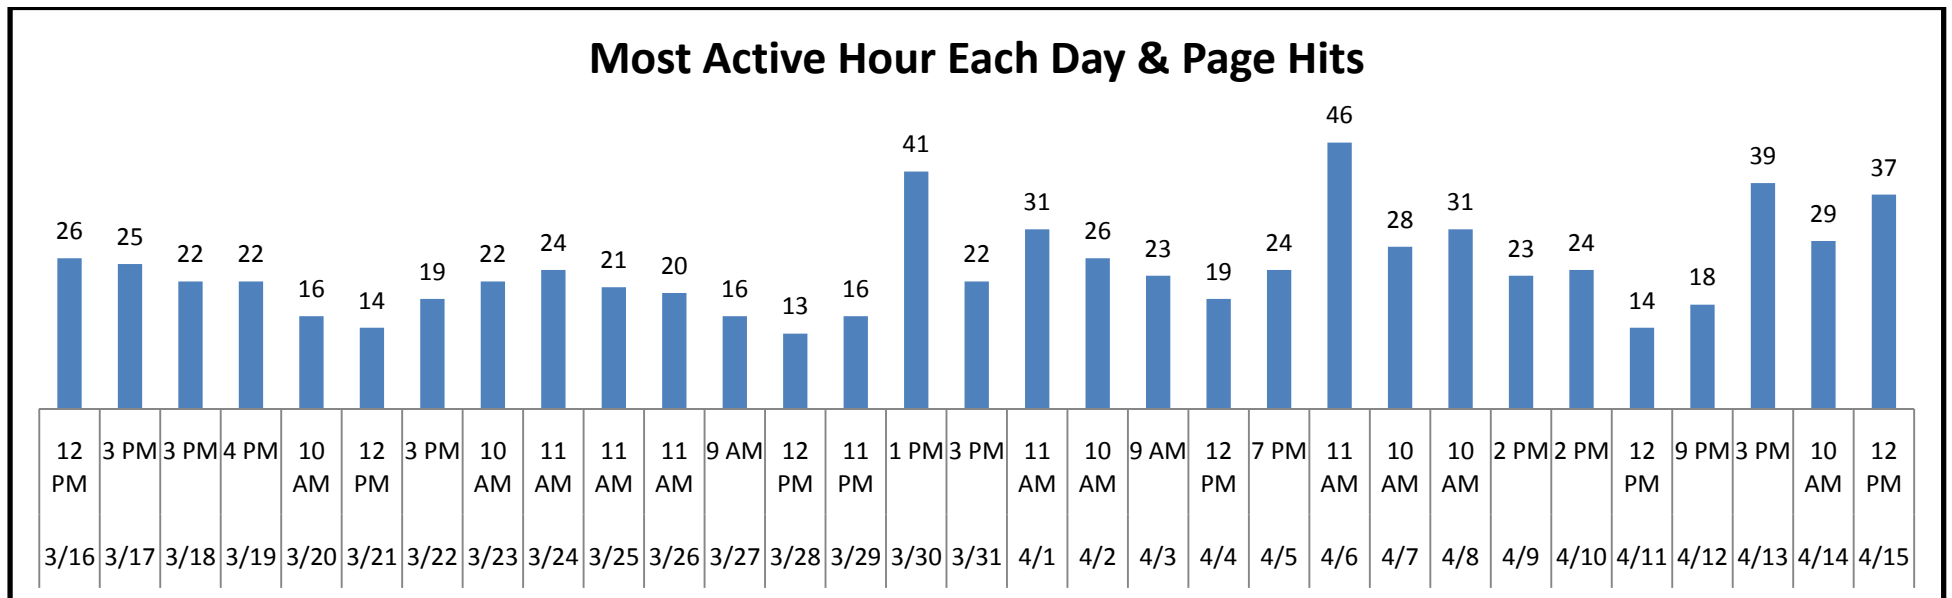

Advising Hub Statistics as of April 15th, 2009

Report: Summary - Advising	
Date Range: 03/16/2009 - 04/15/2009	
Total Sessions	8,944.00
Total Pageviews	28,639.00
Total Hits	36,588.00
Total Bytes Transferred	501.69 MB
Average Sessions Per Day	288.52
Average Pageviews Per Day	923.84
Average Hits Per Day	1,180.26
Average Bytes Transferred Per Day	16.18 MB
Average Pageviews Per Session	3.20
Average Hits Per Session	4.09
Average Bytes Per Session	57.44 KB
Average Length of Session	00:07:49

Report: Requested Pages - Advising			
Date Range: 03/16/2009 - 04/15/2009			
Pages (1-10) / 234	Pageviews	Percent	
1. /advising/index.html	3,161	11.04%	
2. /advising/resources/index.html	1,913	6.68%	
3. /advising/advisor_contact_info/index.html	1,266	4.42%	
4. /advising/for_students/index.html	1,160	4.05%	
5. /advising/advising_at_SJSU/index.htm	774	2.70%	
6. /advising/for_students/index.htm	682	2.38%	
7. /advising/grad_reqs/index.html	640	2.23%	
8. /advising/prepare_for_advising/index.html	556	1.94%	
9. /advising/links/sac	447	1.56%	
10. /advising/links/ge	414	1.45%	
View Total:	11,013	38.45%	
Total:	28,639	100.00%	