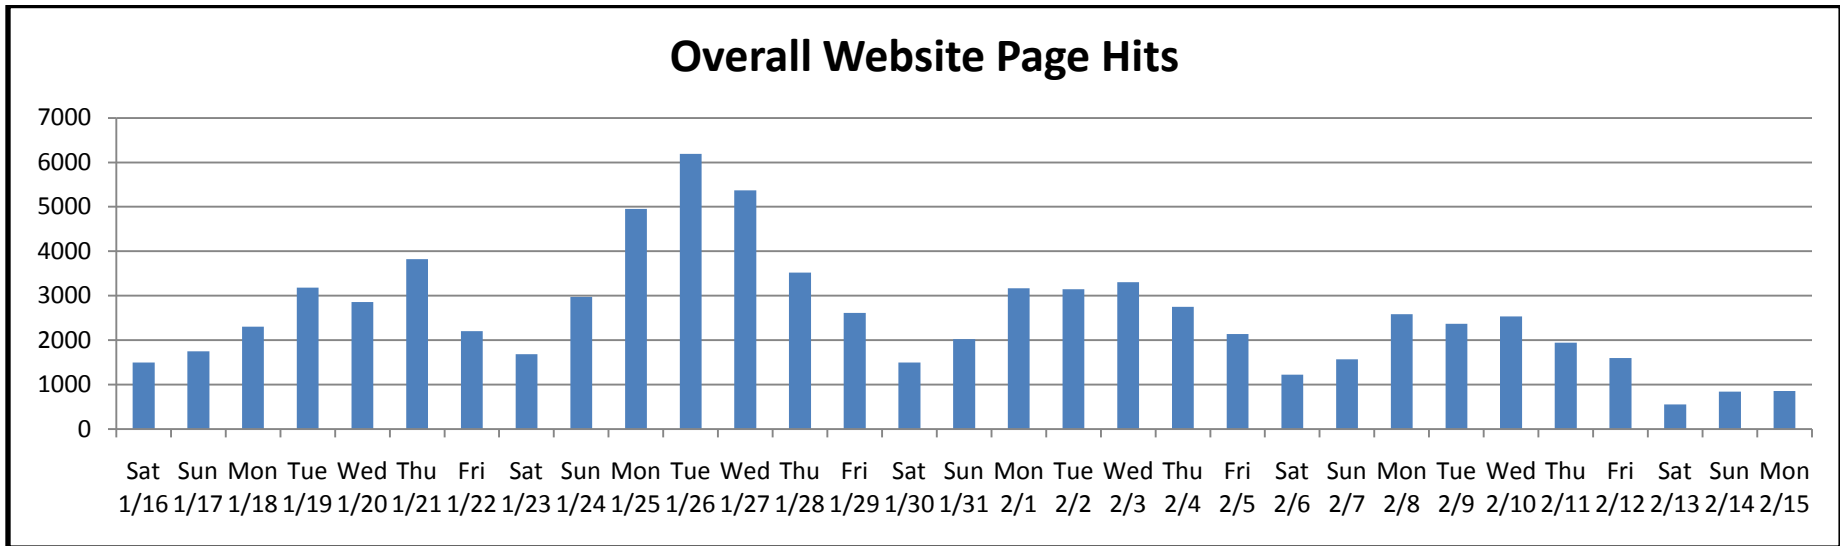

Advising Hub Statistics as of February 15th, 2010

Report: Summary - Advising	
Date Range: 01/16/2010 - 02/15/2010	
Total Sessions	17,628.00
Total Pageviews	47,616.00
Total Hits	81,207.00
Total Bytes Transferred	973.23 MB
Average Sessions Per Day	568.65
Average Pageviews Per Day	1,536.00
Average Hits Per Day	2,619.58
Average Bytes Transferred Per Day	31.39 MB
Average Pageviews Per Session	2.70
Average Hits Per Session	4.61
Average Bytes Per Session	56.53 KB
Average Length of Session	00:07:37