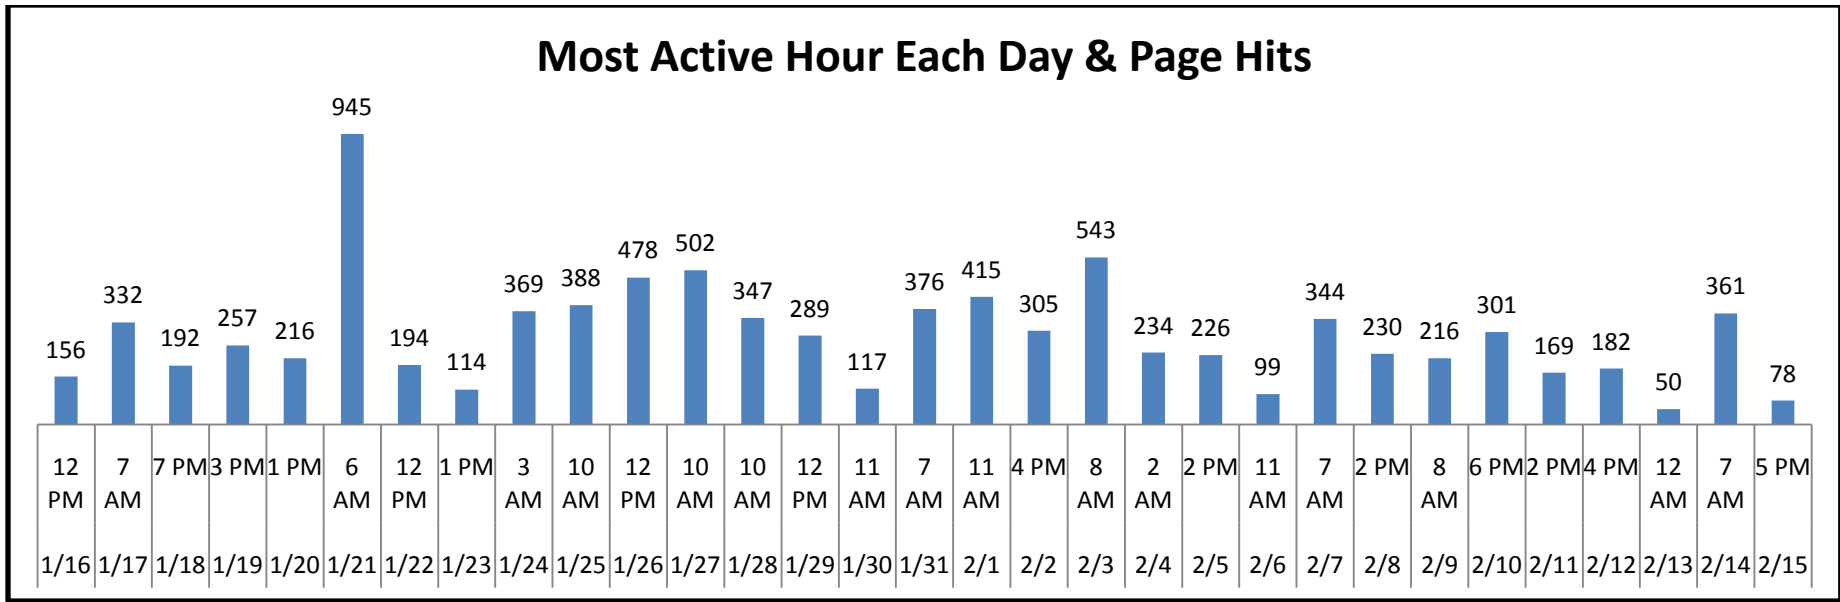

Advising Hub Statistics as of February 15th, 2010

Report: Summary - Advising	
Date Range: 01/16/2010 - 02/15/2010	
Total Sessions	17,628.00
Total Pageviews	47,616.00
Total Hits	81,207.00
Total Bytes Transferred	973.23 MB
Average Sessions Per Day	568.65
Average Pageviews Per Day	1,536.00
Average Hits Per Day	2,619.58
Average Bytes Transferred Per Day	31.39 MB
Average Pageviews Per Session	2.70
Average Hits Per Session	4.61
Average Bytes Per Session	56.53 KB
Average Length of Session	00:07:37

Report: Requested Pages - Advising			
Date Range: 01/16/2010 - 02/15/2010			
	Pages (1-10) / 344	Pageviews	Percent
1.	/advising/index.html	5,337	11.21%
2.	/advising/resources/index.html	2,253	4.73%
3.	/advising/advisor_contact_info/index.html	1,544	3.24%
4.	/advising/for_students/index.html	1,486	3.12%
5.	/advising/grad_reqs/index.html	1,142	2.40%
6.	/advising/highunitseniors/index.html	859	1.80%
7.	/advising/advising_at_SJSU/index.htm	801	1.68%
8.	/advising/forms/index.html	750	1.58%
9.	/advising/for_advisors/index.html	705	1.48%
10.	/advising/prepare_for_advising/index.html	645	1.35%
View Total:		15,522	32.60%
Total:		47,616	100.00%