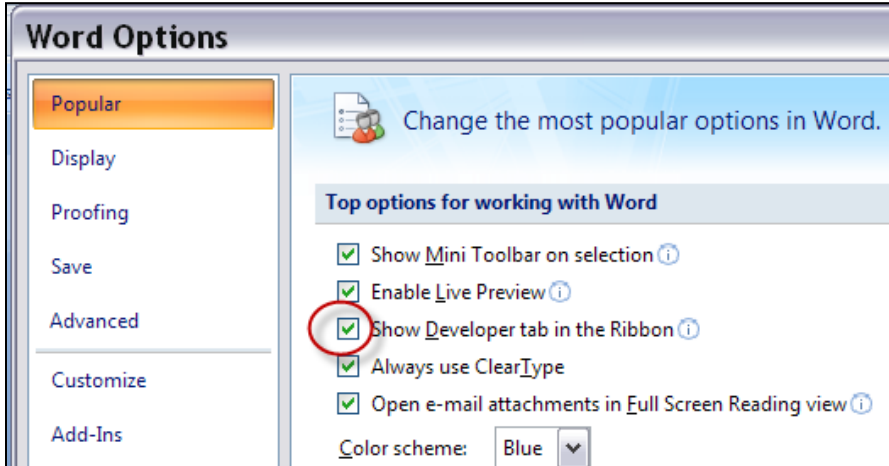

## How to embed a YouTube movie in your PowerPoint slide

1. In a new slide, go to the Ribbon and select the **Developer** tab. (If you do not see it, click on the **Office** button at the upper right and select **Words Options** at the lower left to open the Word Options window. Check the box for **Show Developer tab in the Ribbon** on the first page of **Popular**.)