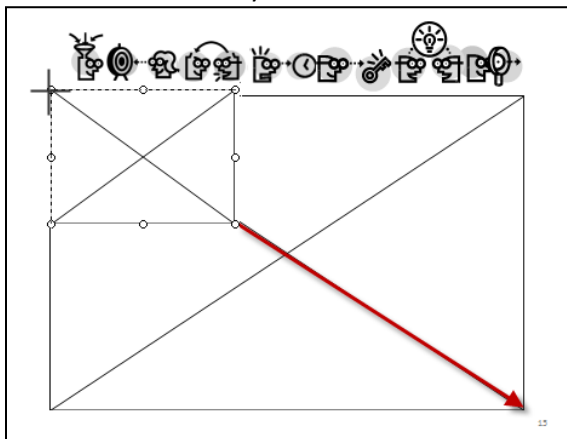

## How to embed a YouTube movie in your PowerPoint slide

1. In a new slide, go to the Ribbon and select the **Developer** tab. (If you do not see it, click on the **Office** button at the upper right and select **Words Options** at the lower left to open the Word Options window. Check the box for **Show Developer tab in the Ribbon** on the first page of **Popular**.)

4. A **crosshair** cursor appears. With this new cursor, click on your slide and drag down diagonally to create a window for your movie.

5. Right click on this window and the options list appears. Select **Properties** from the list. The Properties window appears with a table of attributes.
6. In the row for **"Movie"** in this table, insert the URL of your YouTube movie.
7. Modify the code of your URL by
  - a. Deleting "watch?", and
  - b. Replacing the "=" symbols with the "/" symbols