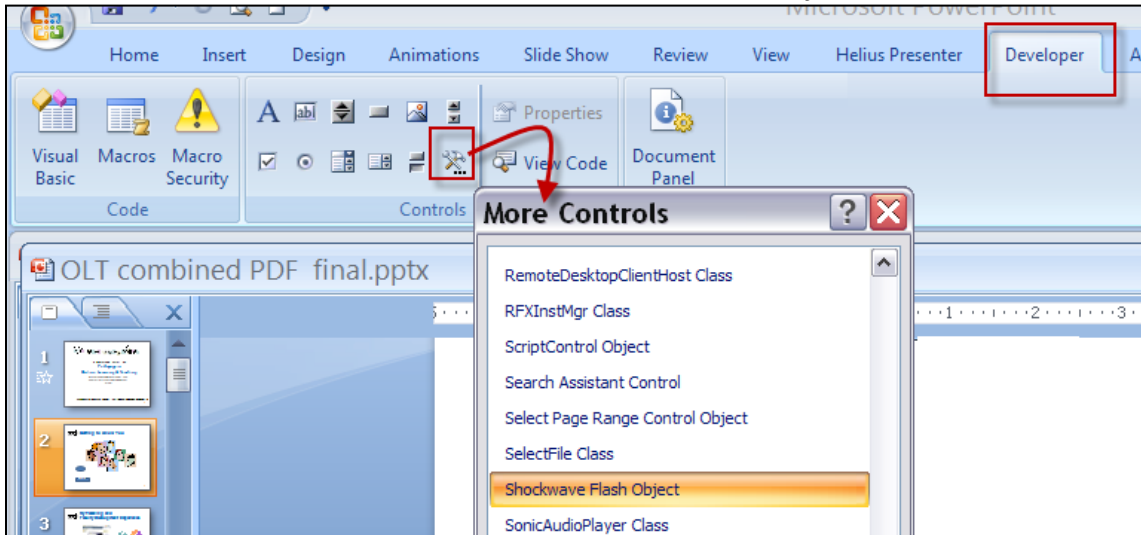

## How to embed a YouTube movie in your PowerPoint slide

1. In a new slide, go to the Ribbon and select the **Developer** tab. (If you do not see it, click on the **Office** button at the upper right and select **Words Options** at the lower left to open the Word Options window. Check the box for **Show Developer tab in the Ribbon** on the first page of **Popular**.)

2. In the **Developer Ribbon**, select the **More Controls** icon in the **Controls** group. The More Controls window pops up.
3. In the **More Controls** window, scroll down to “**Shockwave Flash Object**”. Click **OK**.