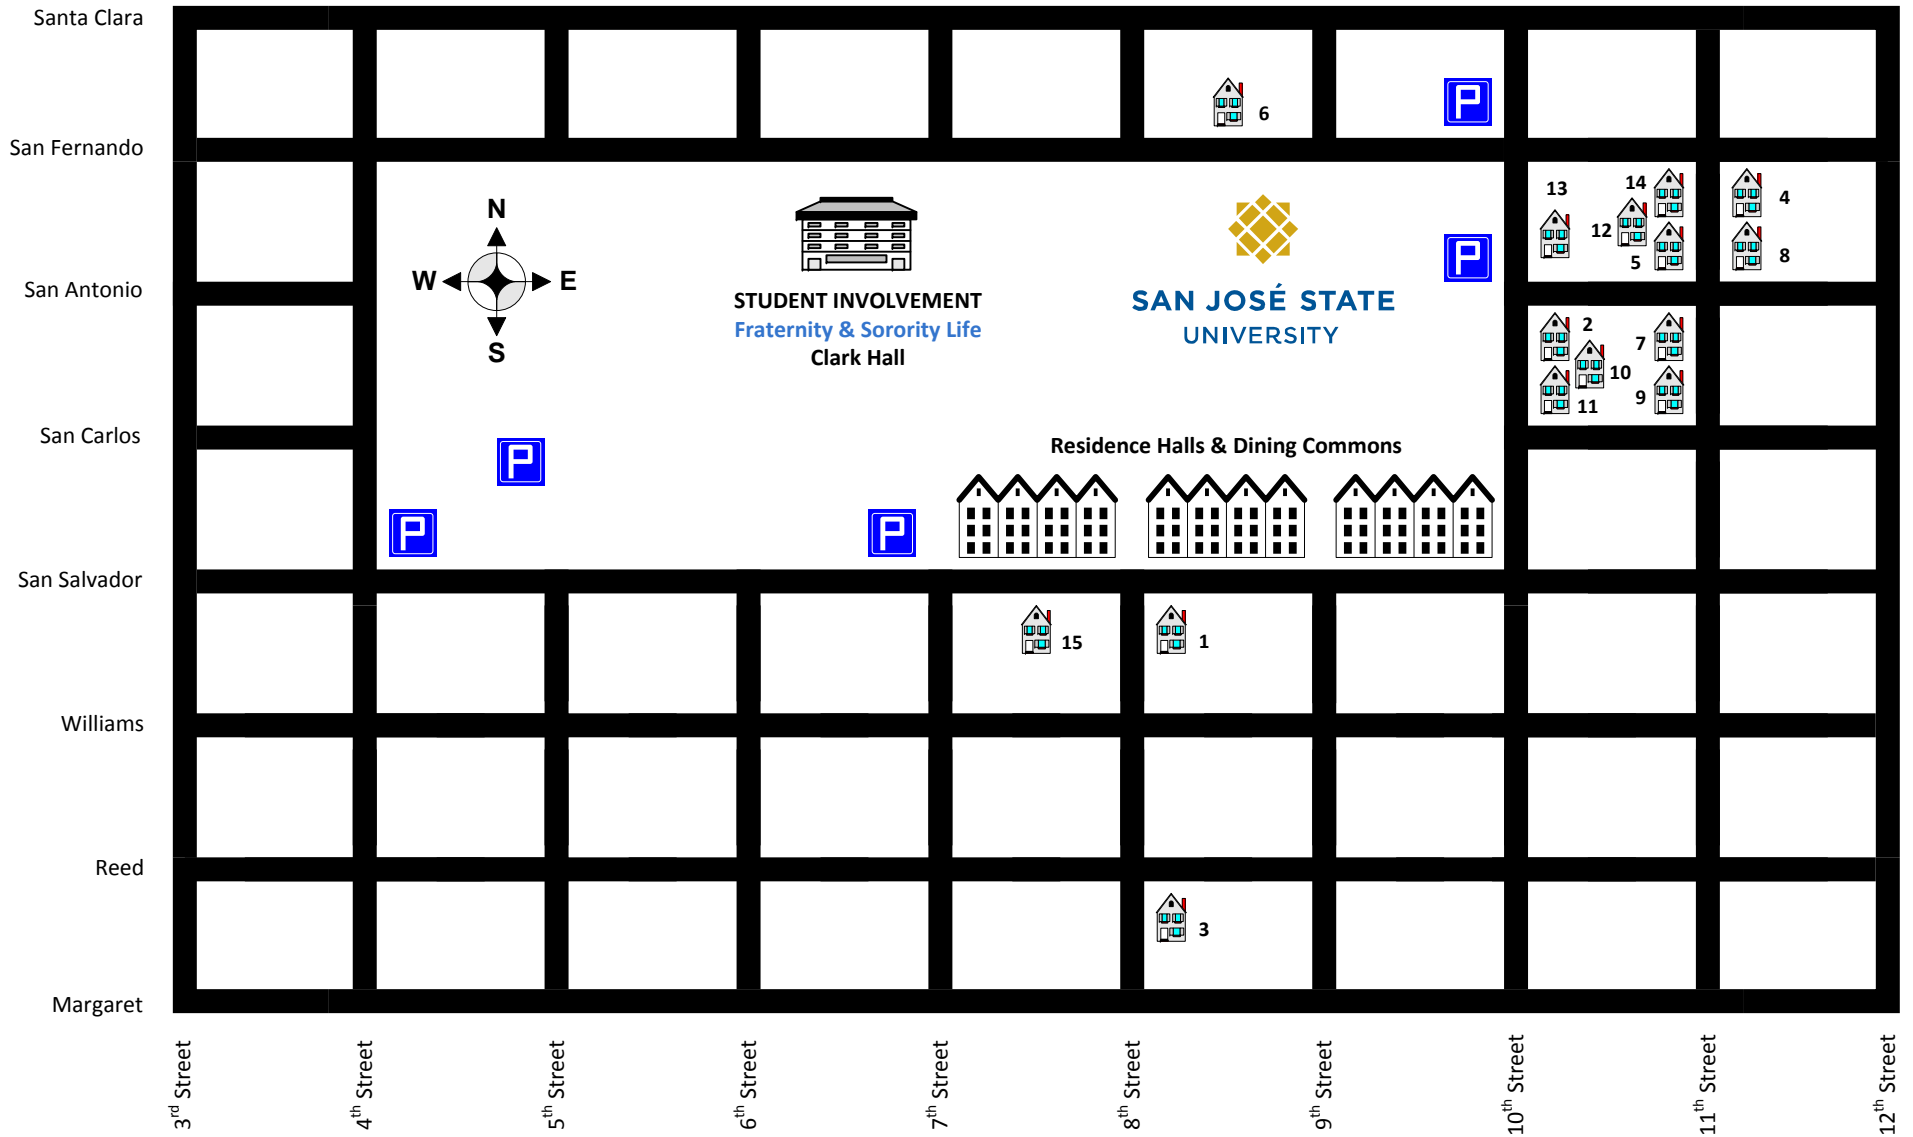

Chapter Locations for Fraternity & Sorority Life

Panhellenic (PHC) Sororities

1. Alpha Omicron Pi (408 S. 8th St.)
2. Alpha Phi (210 S. 10th St.)
3. Delta Gamma (360 E. Reed St.)
4. Delta Zeta (148 S. 11th St.)
5. Kappa Delta (189 S. 11th St.)

Interfraternity Council (IFC) Fraternities

6. Beta Theta Pi (365 E. San Fernando St.)
7. Delta Upsilon (201 S. 11th St.)
8. Kappa Sigma (168 S. 11th St.)
9. Pi Kappa Alpha (225 S. 11th St.)
10. Sigma Alpha Epsilon (282 S. 10th St.)
11. Sigma Chi (284 S. 10th St.)
12. Sigma Nu (155 S. 11th St.)
13. Sigma Pi (182 S. 10th St.)
14. Theta Chi (123 S. 11th St.)

National Pan-Hellenic Council

- (NPHC) Fraternities**
15. Alpha Phi Alpha (322 San Salvador St.)