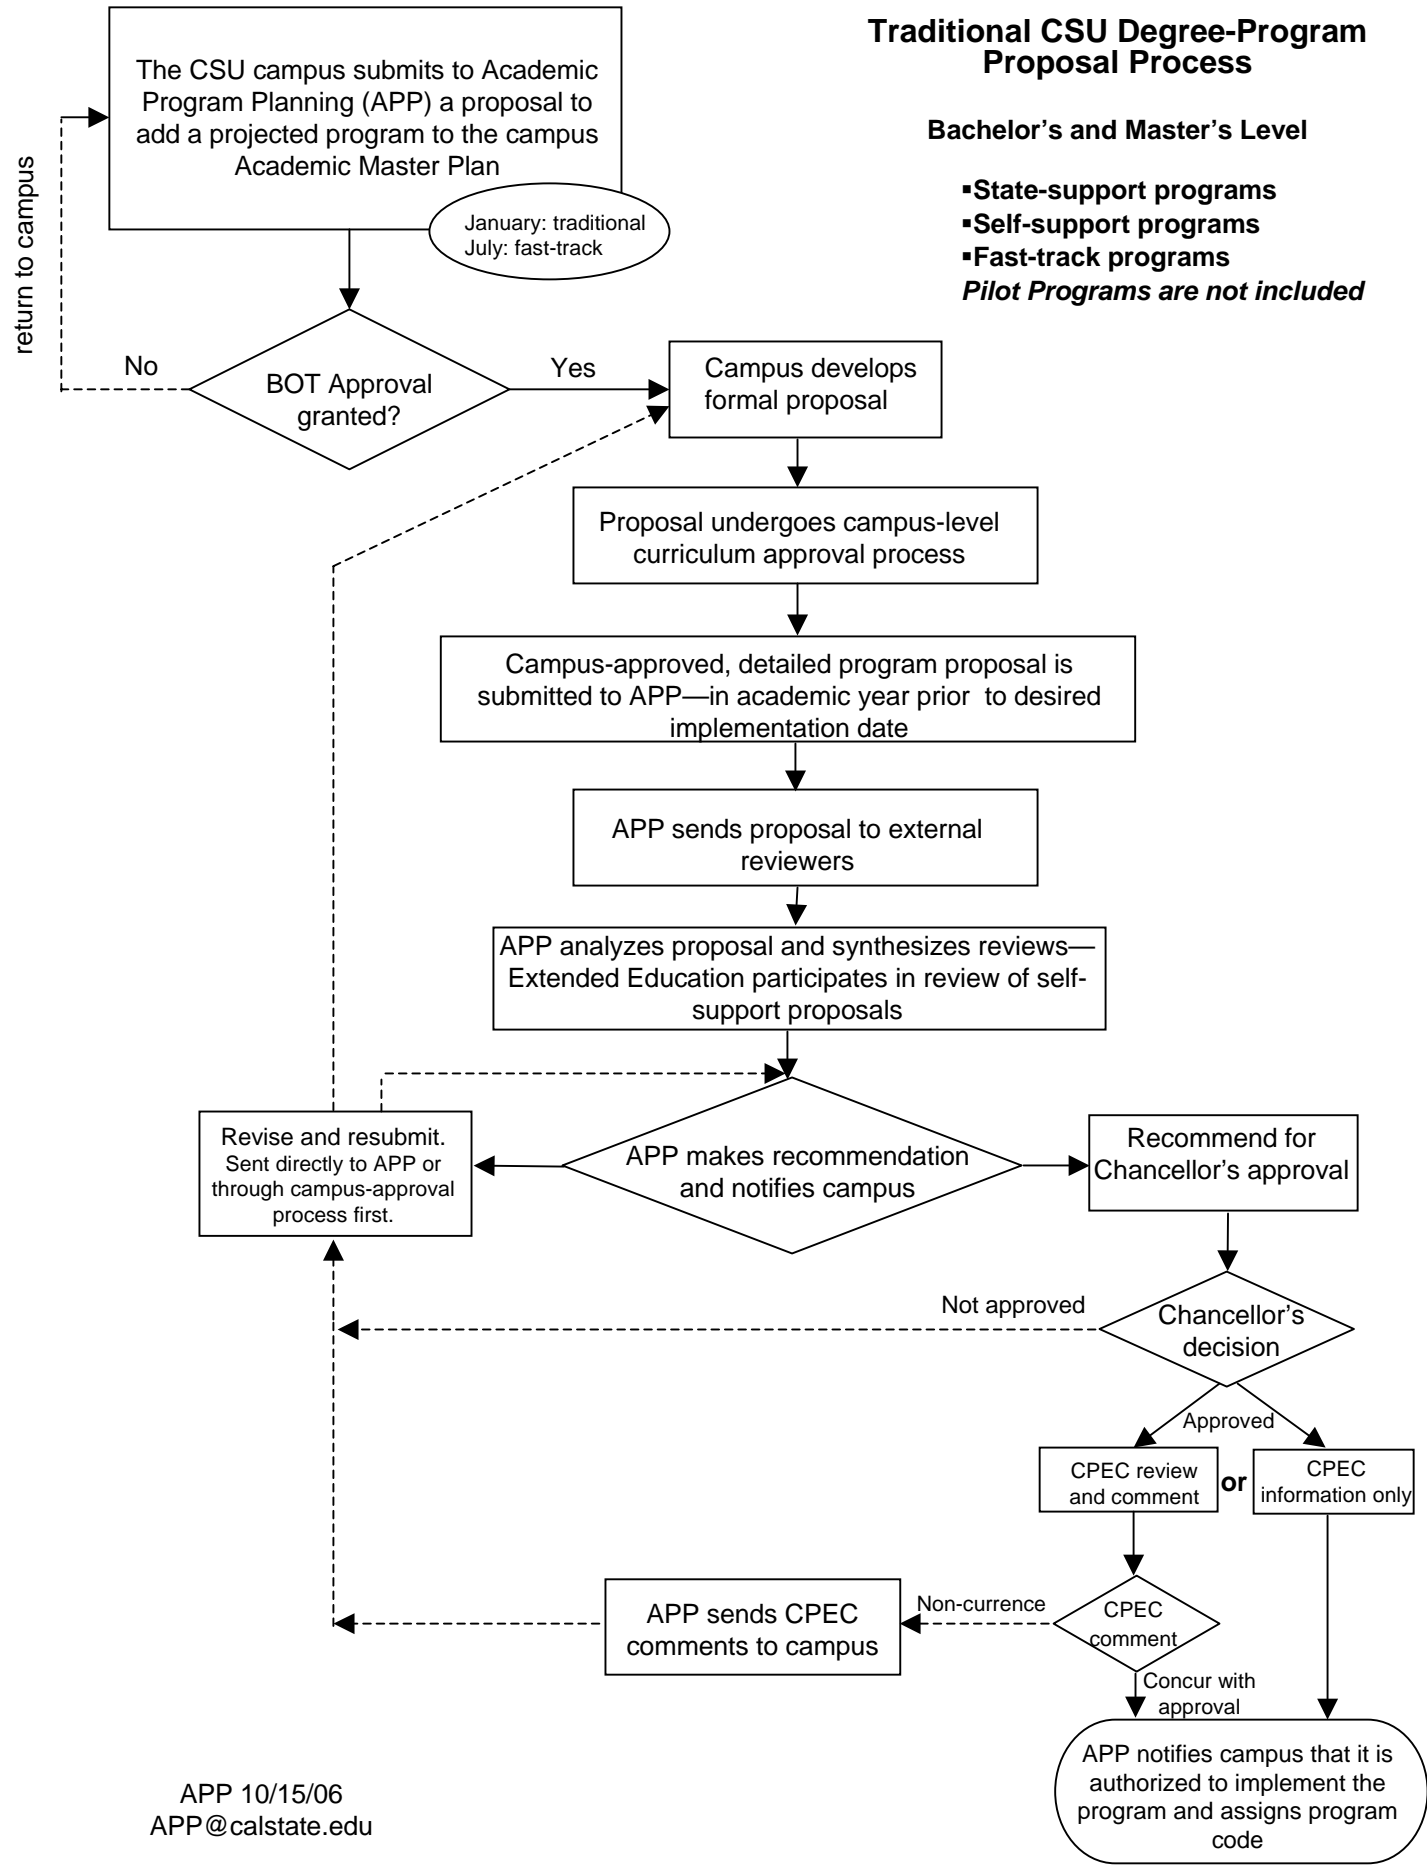

Traditional CSU Degree-Program Proposal Process

Bachelor's and Master's Level

- State-support programs
 - Self-support programs
 - Fast-track programs
- Pilot Programs are not included*

return to campus

January: traditional
July: fast-track