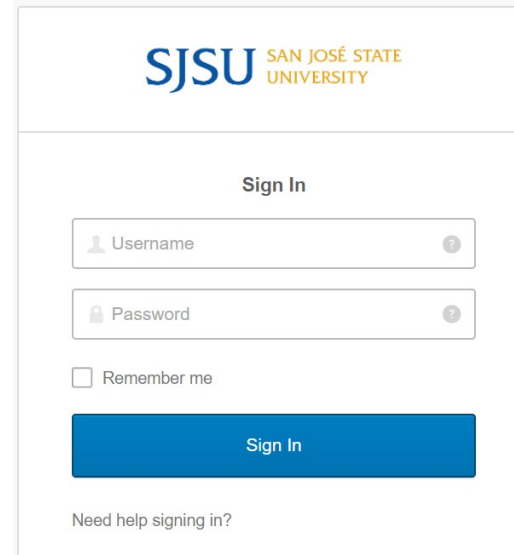

Returning Login Experience

Login flow [Identity provider initiated]

SJSU SAN JOSÉ STATE UNIVERSITY

Sign In

Username

Password

Remember me

Sign In

Need help signing in?

LinkedIn

Welcome! Please sign in.

Personal LinkedIn username

..... [Forgot password](#)

Sign in with LinkedIn

[Sign in with your organization portal](#)

Not a member? [Join now](#)

Login flow [Using the learning icon in LinkedIn]

* This method is not available the first time a user logs in