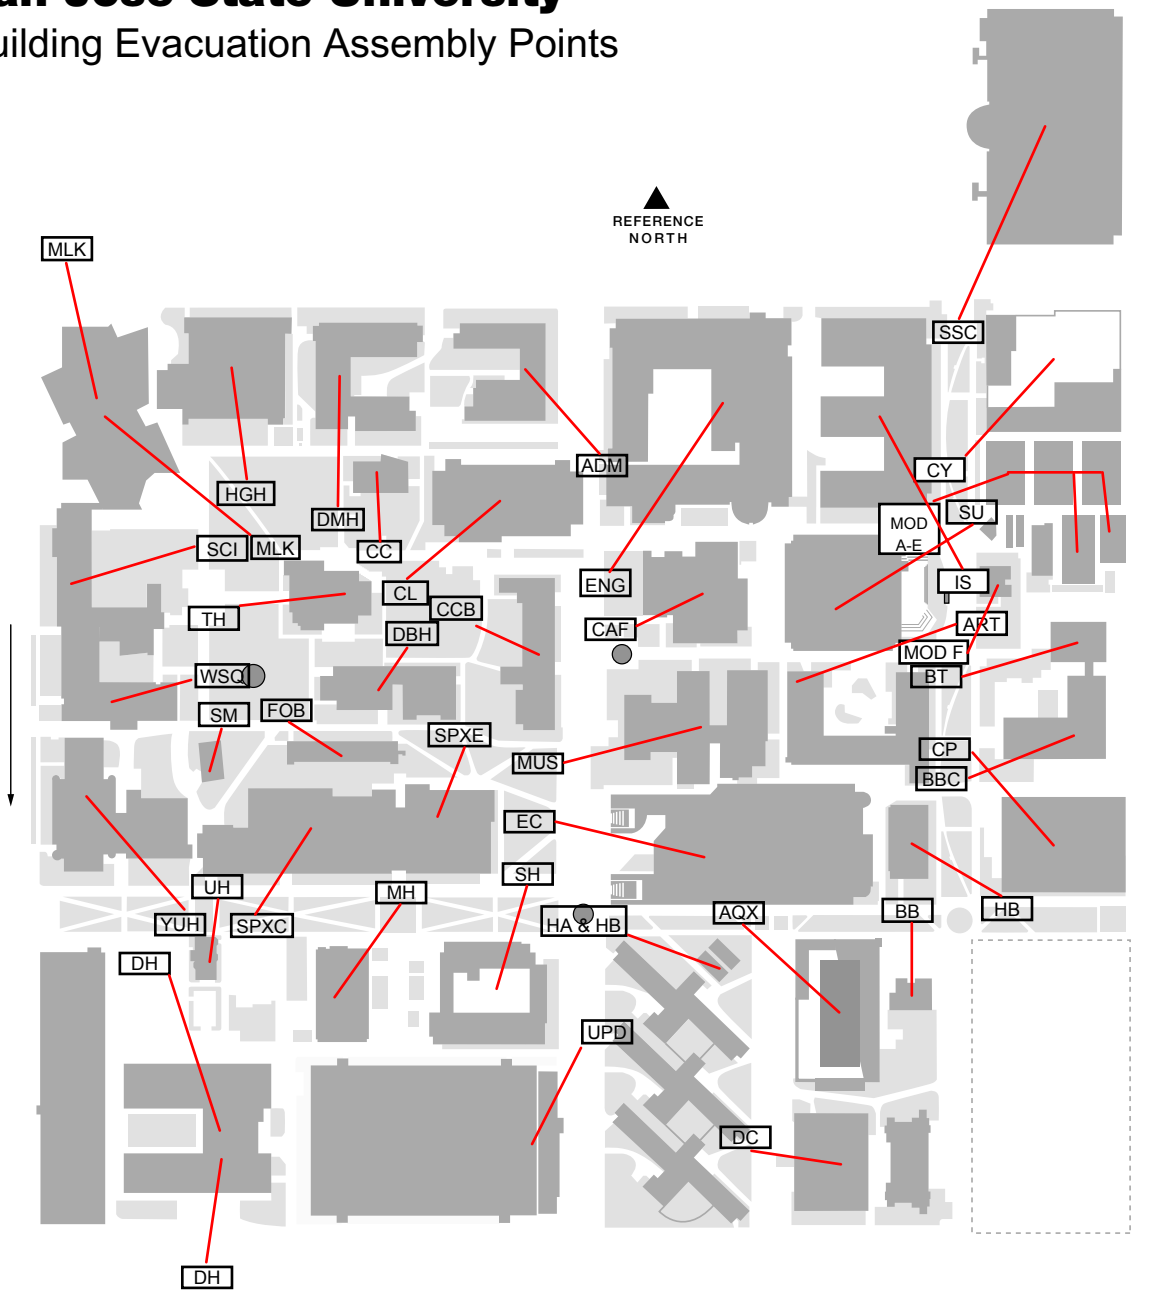

San José State University

Building Evacuation Assembly Points

Building	Building Evacuation Assembly Point
ADM	Next to ENG across from the bike cage
AQX	Paseo de San Carlos and 8th Street
ART	9th Street Plaza, Just south of MOD F
BB	Paseo de San Carlos South of HB
BBC	Southeast corner of ART
BT	Northeast corner of ART
CC	Walkway South of CC
CCB	Lawn to the west of CCB
CL	Lawn to the Southwest of CL
CP	East of ART
CY	Southeast corner of IS
DBH	Lawn to the North of DBH
DC	8th Street, across from DC
DH	AS BBQ area and across San Salvador St.
DMH	Walkway North of TH
EC	Lawn East of SPXE
ENG	7th Street Plaza West of CAF
FOB	Tower Lawn, West of DBH
HB	Paseo de San Carlos Southwest of CP
CP	East of ART
HGH	Tower Lawn South of HGH
IRC	See DMH

Building	Building Evacuation Assembly Point
IS	West of MOD F (Career Center)
MD	See TH
MH	Paseo de San Carlos, South of SPX
MLK	Northwest of TH, Across San Fernando
MOD A-E	Northeast of SU
MOD F	Southeast of SU
MUS	7th Street Plaza BBQ area
Q	See MOD F
SCI	Tower Lawn South of HGH
SH	Lawn East of SPXE
SPXC	Lawn East of UH (AS House)
SPXE	Southeast of DBH
SPM	Tower Lawn North of SPM
SSC	9th Street Plaza between IS and CY
SU	Northwest of the ATMs
TH	West of TH across from SCI
YUH	Northwest of UH (AS House)
UH	North of UH across Paseo de San Carlos
UPD	7th Street Plaza across from SH
UT	See HGH
WSQ	Tower Lawn South of WSQ