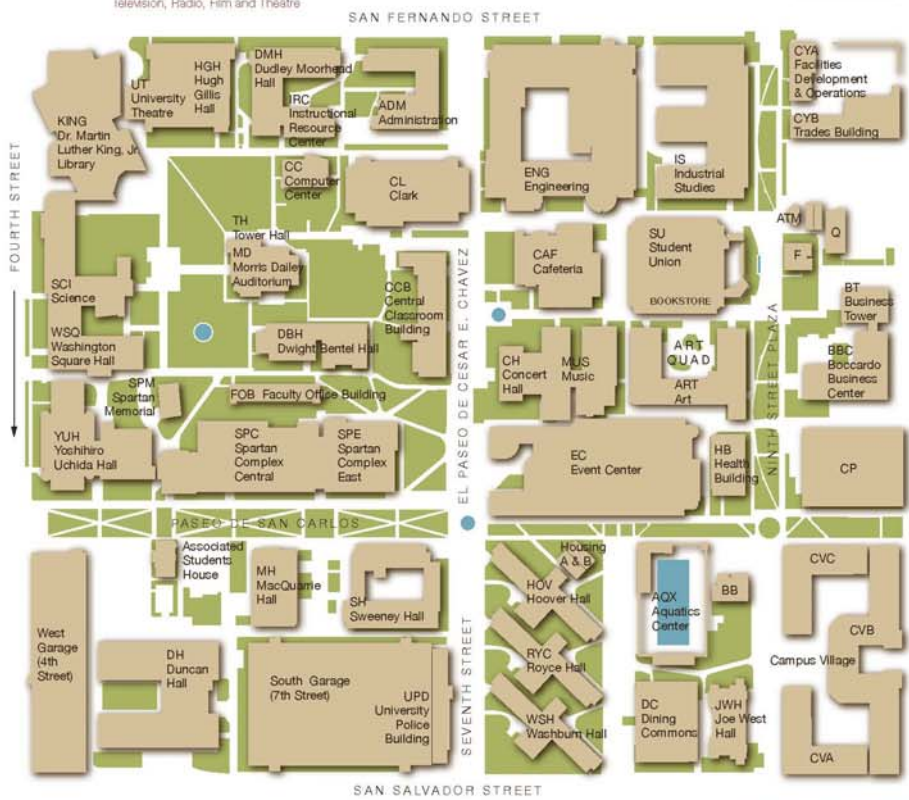

SSC Student Services Center & North Garage (10th Street)

Student Services Center

Academic Advising and Retention Services
Admissions - Undergraduate and Graduate
Aspire/McNair Program
Bursar's Office
Educational Opportunity Program (EOP)
Enrollment Services
Financial Aid & Scholarships
Learning Assistance Resource Center (LARC)
Registrar
Student Outreach and Recruitment (SOAR)

Industrial Studies

Aviation & Technology
Testing

Career Center

Student Union

Amphitheater
Associated Students Business Office
Bowling Center
Food Court
Information Center
MOSAIC
Music Room
Spartan Bookstore

Cafeteria

Associated Students Print Shop
The Market Cafe

Business Tower

COLLEGE OF BUSINESS
Business Graduate programs
Accounting & Finance
Management Information Systems
Marketing
Organization & Management

Boccardo Business Center

Business Student Advisement Center (BSAC)

Art Building

School of Art and Design
Art galleries

Health Building

School of Nursing
Student Health Center

OTHER CAMPUS FACILITIES

460 South 8th Street, San José

International House

360 South 11th Street, San José

SJSU International and Extended Studies

384 South 2nd Street, San José

Spartan Stadium and South Campus Facilities

Seventh Street and Alma Avenue

Science

COLLEGE OF SCIENCE
Physics

Tower Hall

Dwight Bentel Hall

Journalism and Mass Communications
Advertising and Public Relations
The Spartan Daily

Central Classroom Building

Nutrition, Food Science & Packaging
Occupational Therapy

Washington Square Hall

COLLEGE OF HUMANITIES AND THE ARTS

COLLEGE OF SOCIAL SCIENCES

African-American Studies
Dance
Environmental Studies
Geography
Social Work
Urban Planning

Faculty Office Building

English
Philosophy

Spartan Complex

Kinesiology
Mexican American Studies
Hospitality, Recreation, and Tourism Management

Associated Students House

Associated Students

Duncan Hall

Biological Sciences
Chemistry
Geology
Meteorology
Nuclear Science

MacQuarrie Hall

COLLEGE OF APPLIED SCIENCE & ARTS
Computer Science
Health Science
Justice Studies
Mathematics

Sweeney Hall

Event Center

6,500 seat arena
Box office
Sports Club

University Police

Parking and Traffic Services