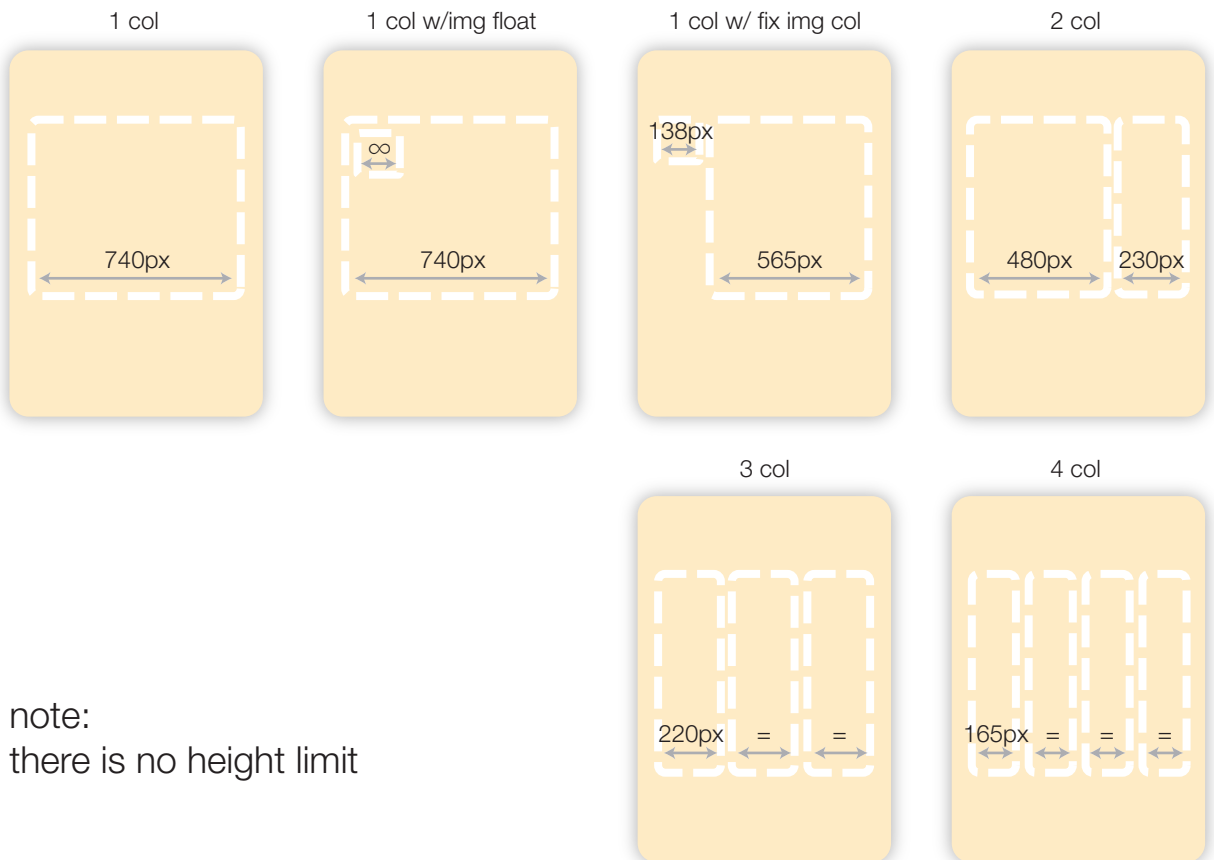

## Template Types Through Levels

The diagram below illustrates how template types should differ through deeper levels of a website.

# Template Dimensions

homepage

intermediate pg

endpage

note:  
there is no height limit