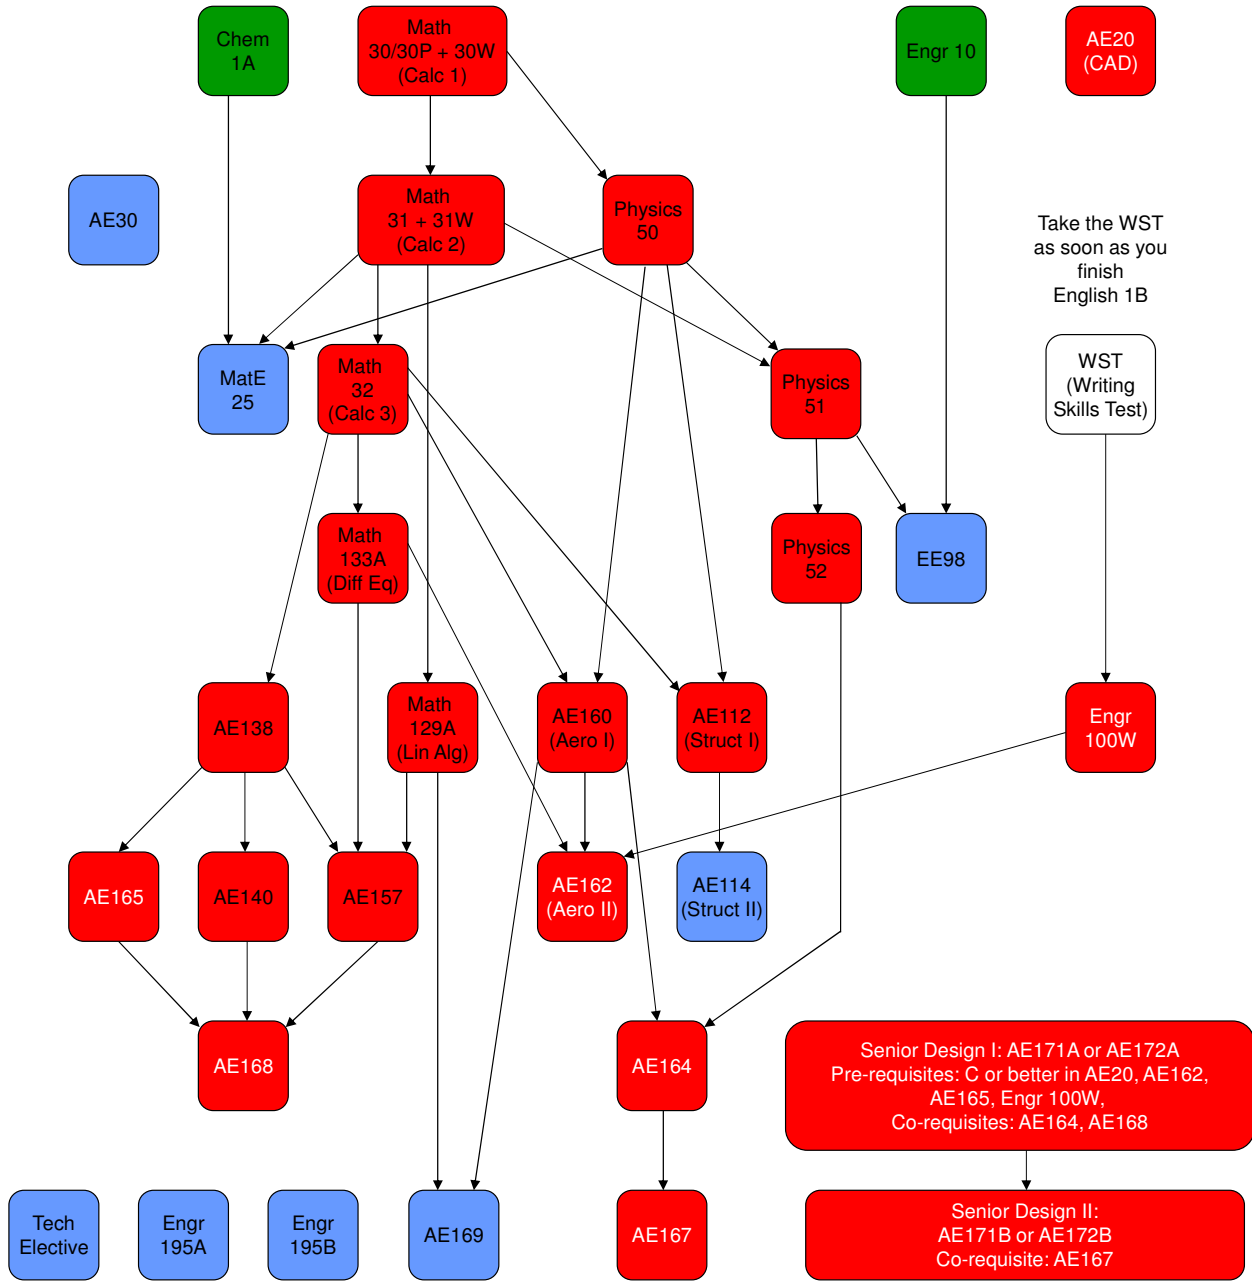

Critical path for the AE 4-year plan

Classes in the same horizontal row may be co-requisites:
check the course catalog

Key:

- Critical Path
- Pre/co-req for senior design
- Non Critical
- Terminal Course (not a pre-req for a core course)