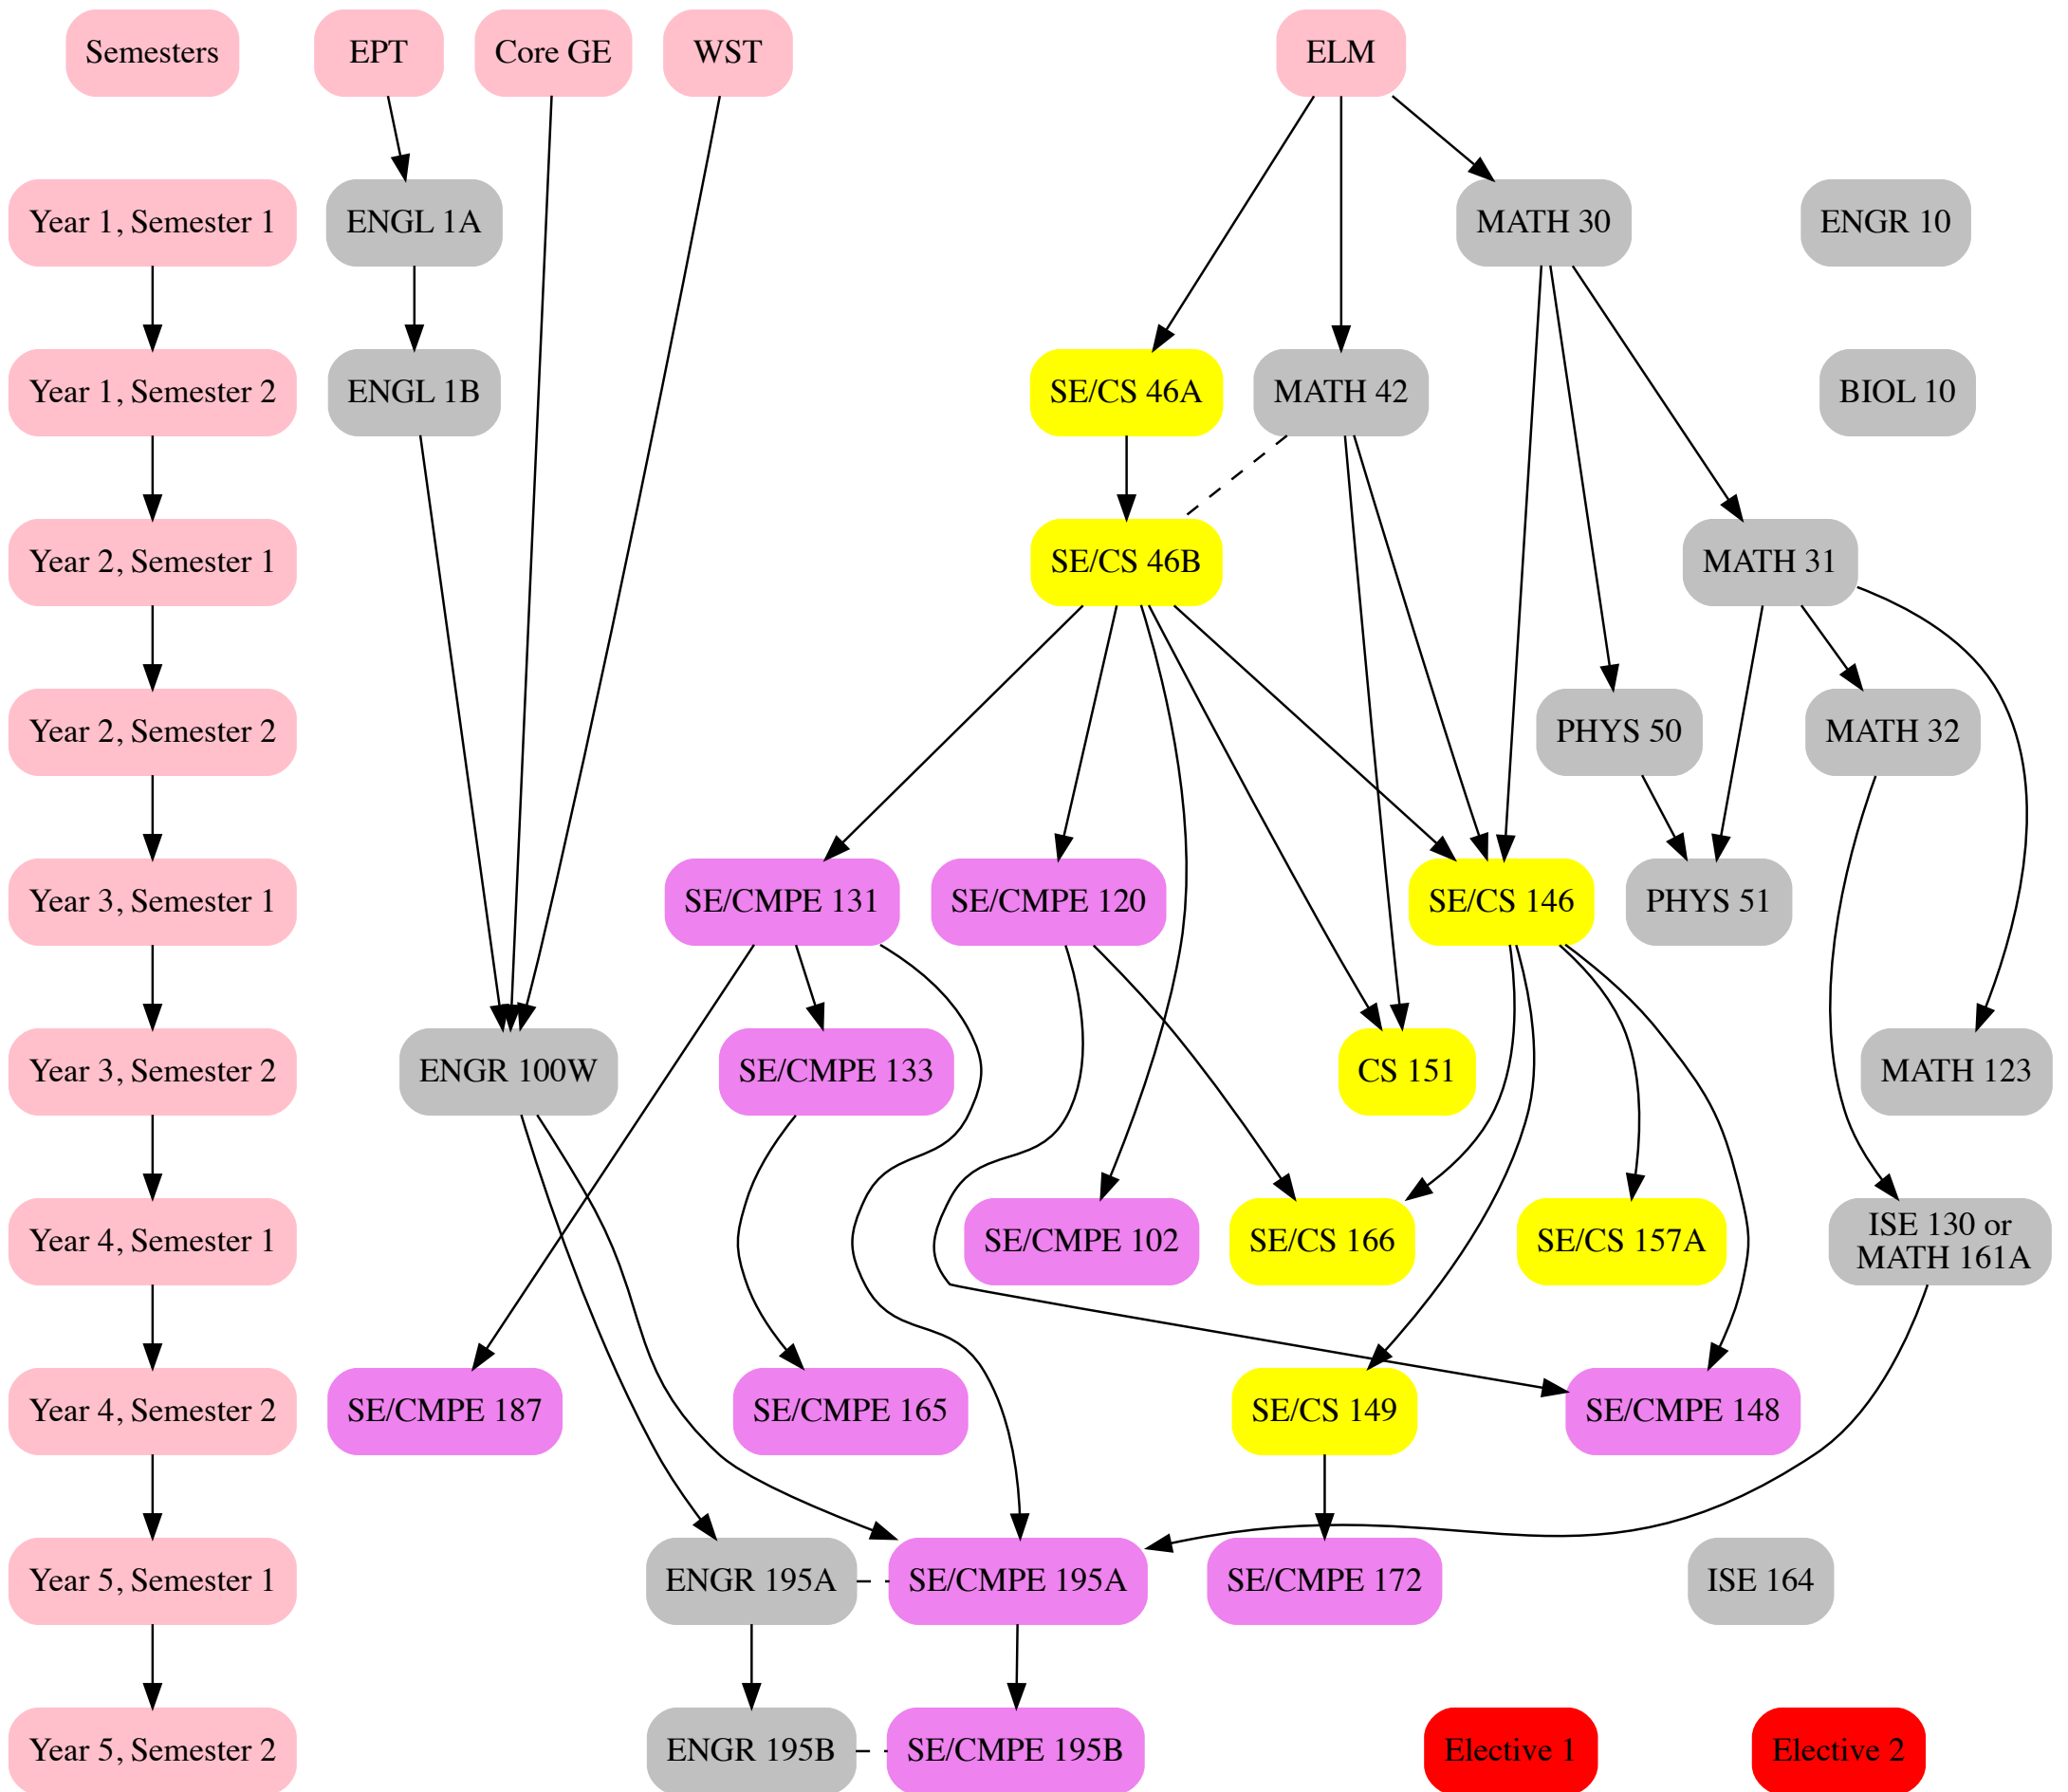

# BS in Software Engineering Prerequisite Chart, Fall 2018 Catalog

Note: solid arrows indicate prerequisite and dashed lines indicate corequisite relationships