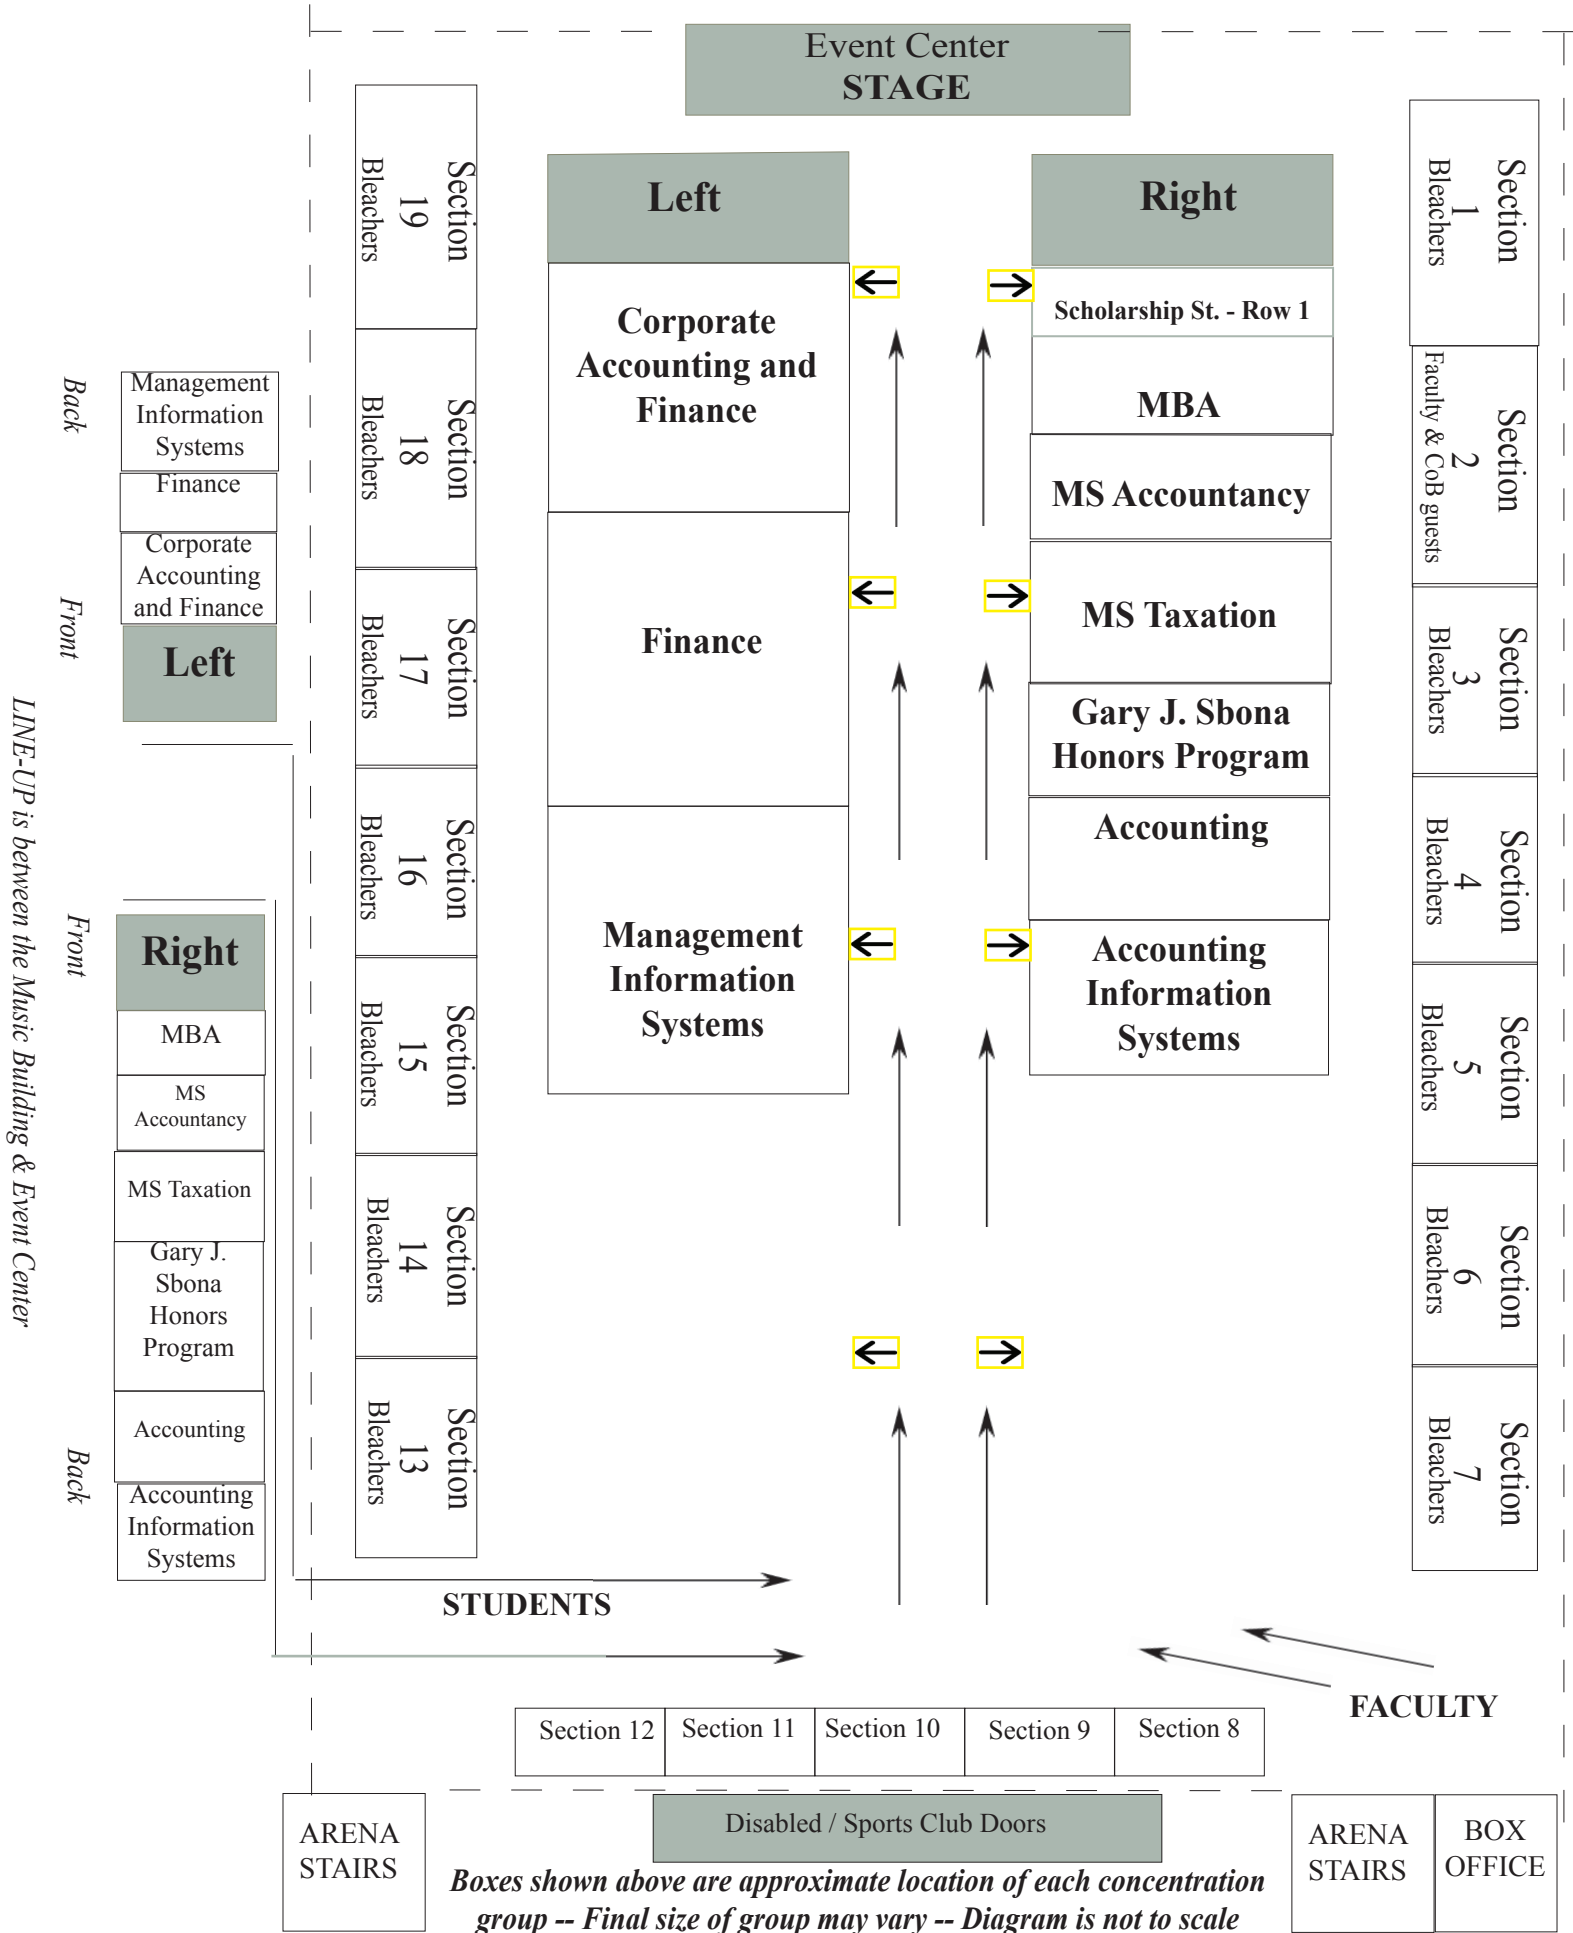

Student Line-up (Processional March) and Seating - SJSU Event Center - Ceremony 1 - 5.25

Student Line-up (Processional March) and Seating - SJSU Event Center - Ceremony 2 - 5.25