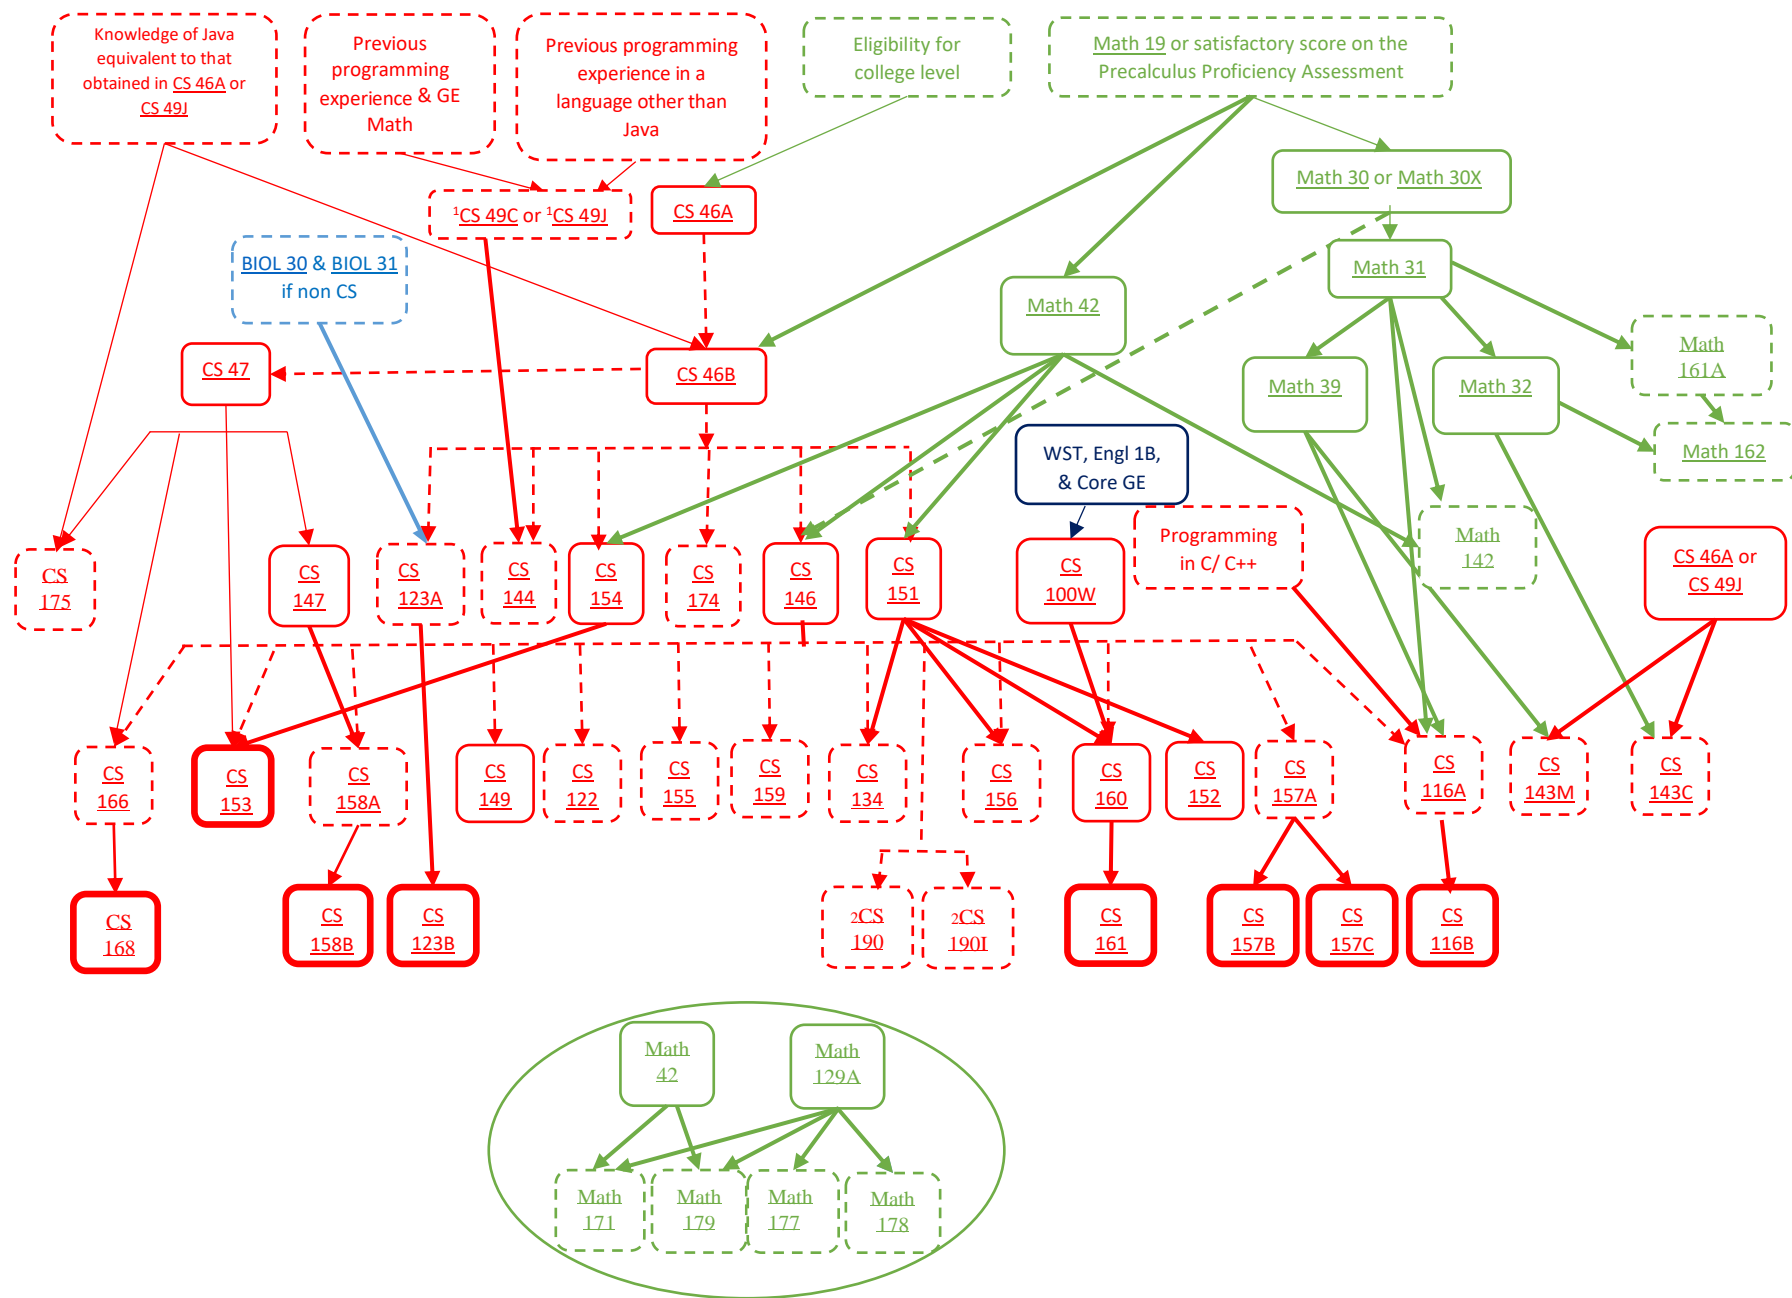

# Prerequisite Diagram- SJSU BSCS program

Some courses have alternate prerequisites for students coming from other majors. For prerequisites for a particular CS course, check the [catalog](#).

 Heavy solid lines represent deep courses. One deep course is required for the BSCS.

 Dotted lines represent elective courses.

 Most courses in regular solid lines are required for the BSCS.

1. Requires department approval to count as a BSCS elective.
2. Selection by a company and instructor consent are also prerequisites for both CS 190I and CS 190.
3. CS 180, CS 180H and Math 203 may be used as CS electives. Advance approval is required. See the [catalog](#) for descriptions of these courses, the CS web site for the petition form for CS 180 and CS 180H, and the BSCS FAQ for approval information about the other courses.
4. Science courses are not represented in the chart. Check the CS web site for the BSCS science requirements.