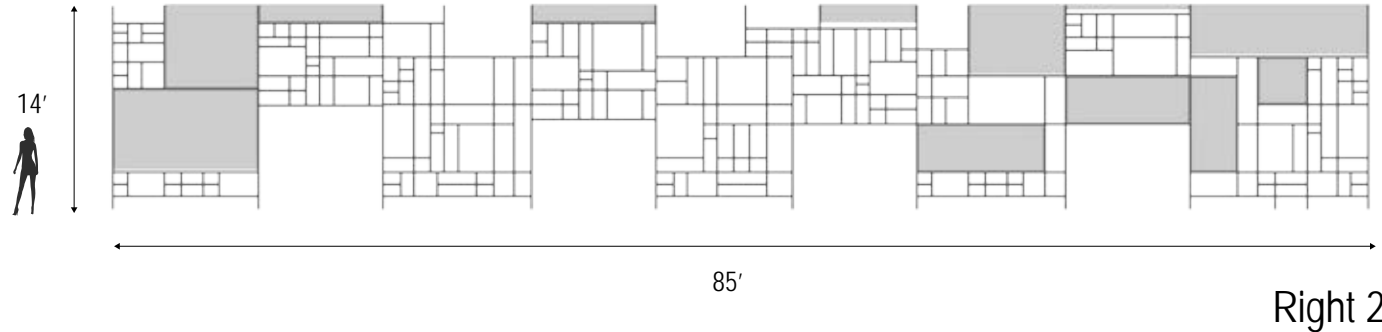

EVENT VENUE | RUNWAY

EVENT VENUE | CONFERENCE

FURNITURE & FINISHES

Maharam wool upholstery fabric

Signs is a modular seating system for public spaces. Signs can be ordered in different configurations and sizes to meet different environments and interior's needs. Signs consists of 5 units. The units can be individually or linked together. The composition possibilities are almost endless.

Skip is a folding chair characterized by its sleek design and by the mix of wood and aluminum. Skip is only 2" deep when folded, can be easily stored in closet and tucked away in corner.

EVENT VENUE | CHILL OUT

PATIO

ELEVATION

EVENT VENUE | PANEL CONFERENCE

DESIGN CLOSE UP

BACK YARD