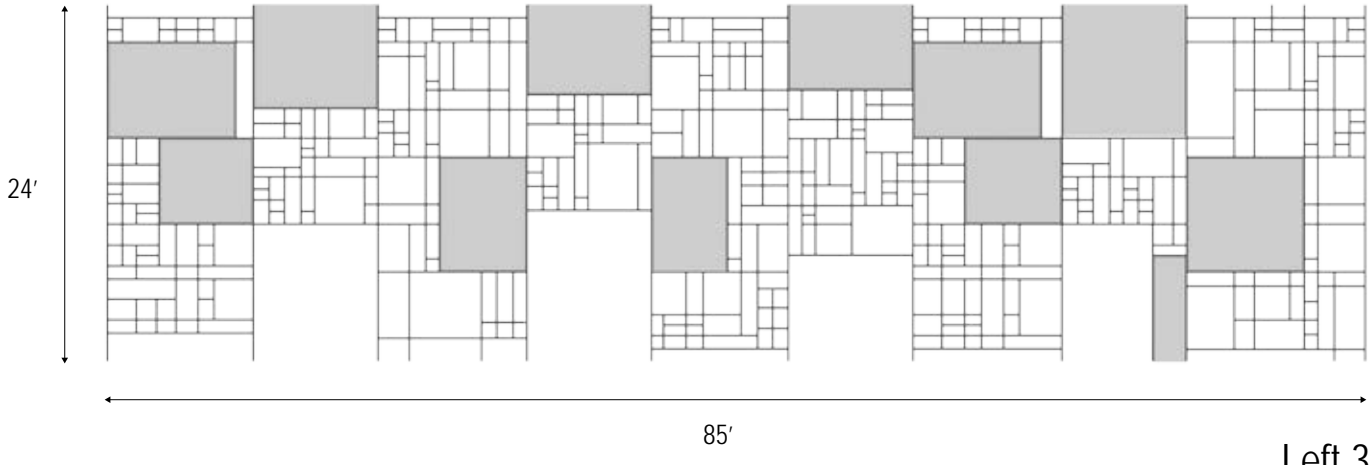

EVENT VENUE | RUNWAY

EVENT VENUE | CONFERENCE

FURNITURE & FINISHES

Maharam wool upholstery fabric

Signs is a modular seating system for public spaces. Signs can be ordered in different configurations and sizes to meet different environments and interior's needs. Signs consists of 5 units. The units can be individually or linked together. The composition possibilities are almost endless.

Skip is a folding chair characterized by its sleek design and by the mix of wood and aluminum. Skip is only 2" deep when folded, can be easily stored in closet and tucked away in corner.

EVENT VENUE | CHILL OUT

PATIO

ELEVATION

EVENT VENUE | PANEL CONFERENCE

DESIGN CLOSE UP

BACK YARD