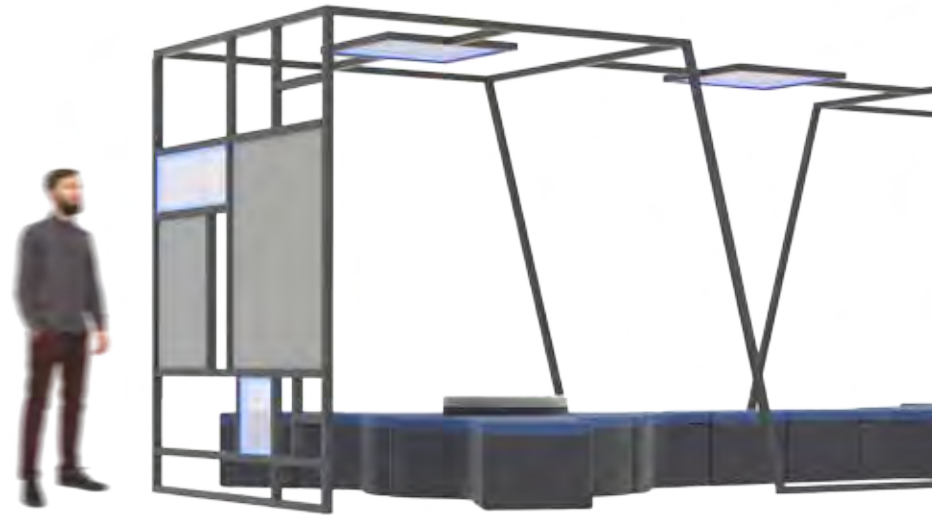

EVENT VENUE | RUNWAY

EVENT VENUE | CONFERENCE

FURNITURE & FINISHES

Maharam wool upholstery fabric

Signs is a modular seating system for public spaces. Signs can be ordered in different configurations and sizes to meet different environments and interior's needs. Signs consists of 5 units. The units can be individually or linked together. The composition possibilities are almost endless.

Skip is a folding chair characterized by its sleek design and by the mix of wood and aluminum. Skip is only 2" deep when folded, can be easily stored in closet and tucked away in corner.

EVENT VENUE | CHILL OUT

PATIO

ELEVATION

EVENT VENUE | PANEL CONFERENCE

DESIGN CLOSE UP

BACK YARD