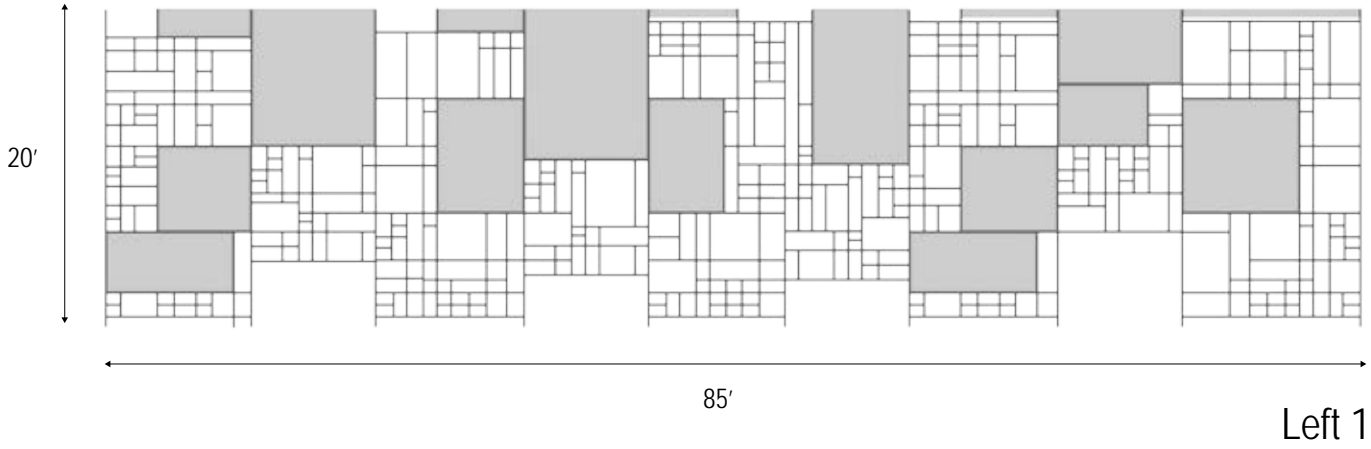

EVENT VENUE | RUNWAY

EVENT VENUE | CONFERENCE

FURNITURE & FINISHES

Maharam wool upholstery fabric

Signs is a modular seating system for public spaces. Signs can be ordered in different configurations and sizes to meet different environments and interior's needs. Signs consists of 5 units. The units can be individually or linked together. The composition possibilities are almost endless.

Skip is a folding chair characterized by its sleek design and by the mix of wood and aluminum. Skip is only 2" deep when folded, can be easily stored in closet and tucked away in corner.

EVENT VENUE | CHILL OUT

PATIO

ELEVATION

EVENT VENUE | PANEL CONFERENCE

DESIGN CLOSE UP

BACK YARD