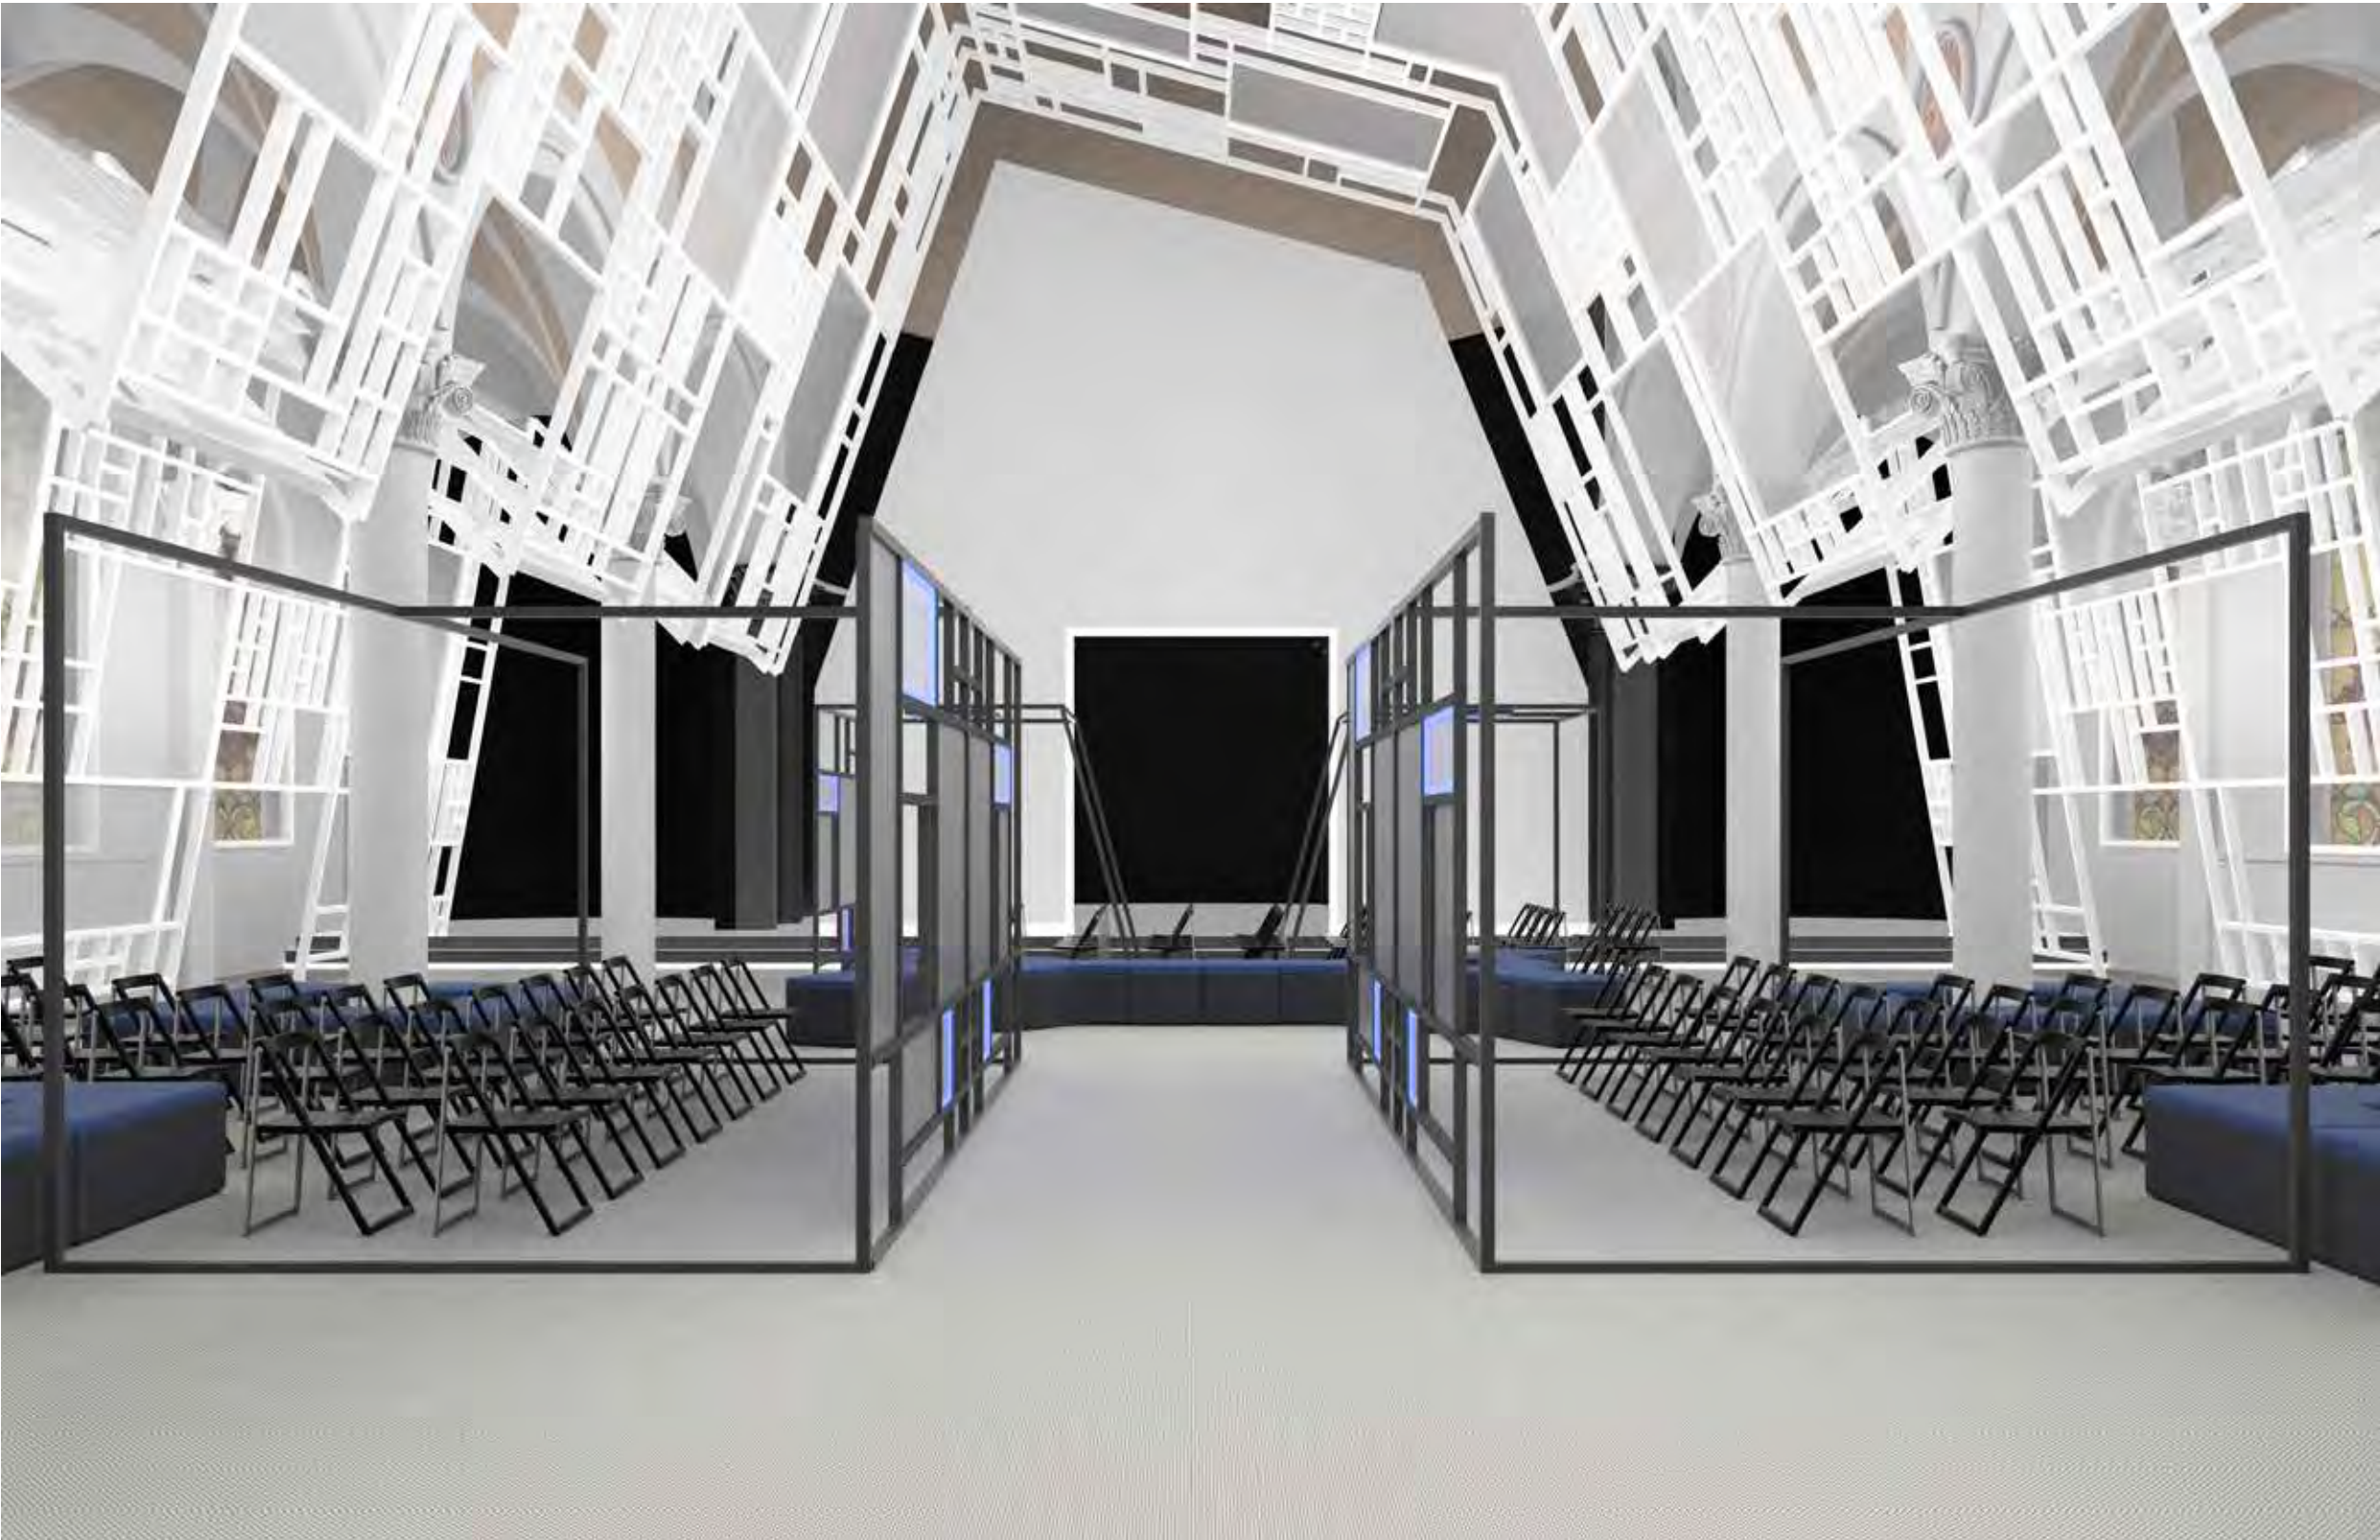

EVENT VENUE | RUNWAY

EVENT VENUE | CONFERENCE

FURNITURE & FINISHES

Maharam wool upholstery fabric

Signs is a modular seating system for public spaces. Signs can be ordered in different configurations and sizes to meet different environments and interior's needs. Signs consists of 5 units. The units can be individually or linked together. The composition possibilities are almost endless.

Skip is a folding chair characterized by its sleek design and by the mix of wood and aluminum. Skip is only 2" deep when folded, can be easily stored in closet and tucked away in corner.

EVENT VENUE | CHILL OUT

PATIO

ELEVATION

EVENT VENUE | PANEL CONFERENCE

DESIGN CLOSE UP

BACK YARD