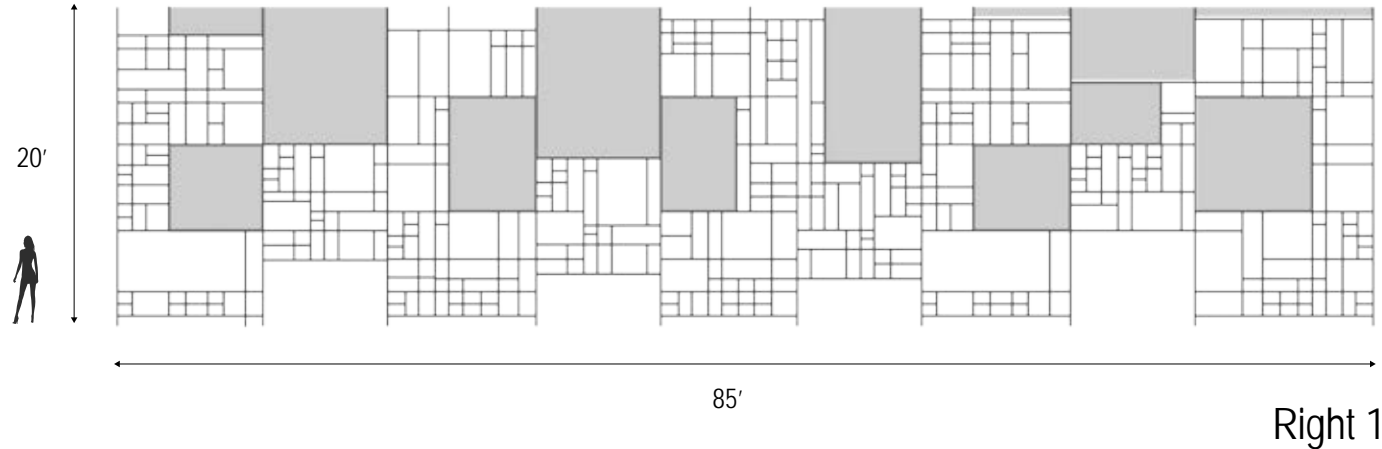

EVENT VENUE | RUNWAY

EVENT VENUE | CONFERENCE

FURNITURE & FINISHES

Maharam wool upholstery fabric

Signs is a modular seating system for public spaces. Signs can be ordered in different configurations and sizes to meet different environments and interior's needs. Signs consists of 5 units. The units can be individually or linked together. The composition possibilities are almost endless.

Skip is a folding chair characterized by its sleek design and by the mix of wood and aluminum. Skip is only 2" deep when folded, can be easily stored in closet and tucked away in corner.

EVENT VENUE | CHILL OUT

PATIO

ELEVATION

EVENT VENUE | PANEL CONFERENCE

DESIGN CLOSE UP

BACK YARD