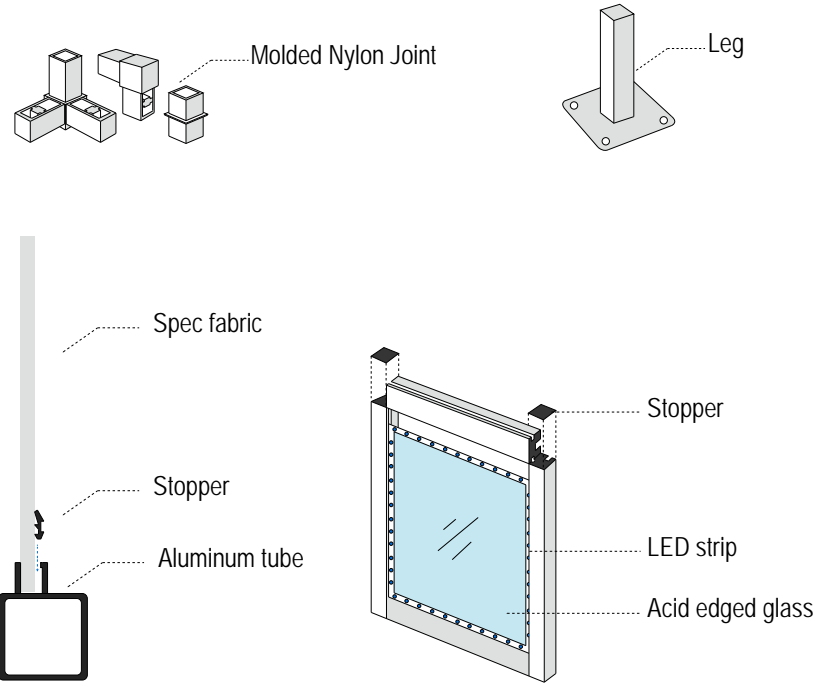

EVENT VENUE | RUNWAY

EVENT VENUE | CONFERENCE

FURNITURE & FINISHES

Maharam wool upholstery fabric

Signs is a modular seating system for public spaces. Signs can be ordered in different configurations and sizes to meet different environments and interior's needs. Signs consists of 5 units. The units can be individually or linked together. The composition possibilities are almost endless.

Skip is a folding chair characterized by its sleek design and by the mix of wood and aluminum. Skip is only 2" deep when folded, can be easily stored in closet and tucked away in corner.

EVENT VENUE | CHILL OUT