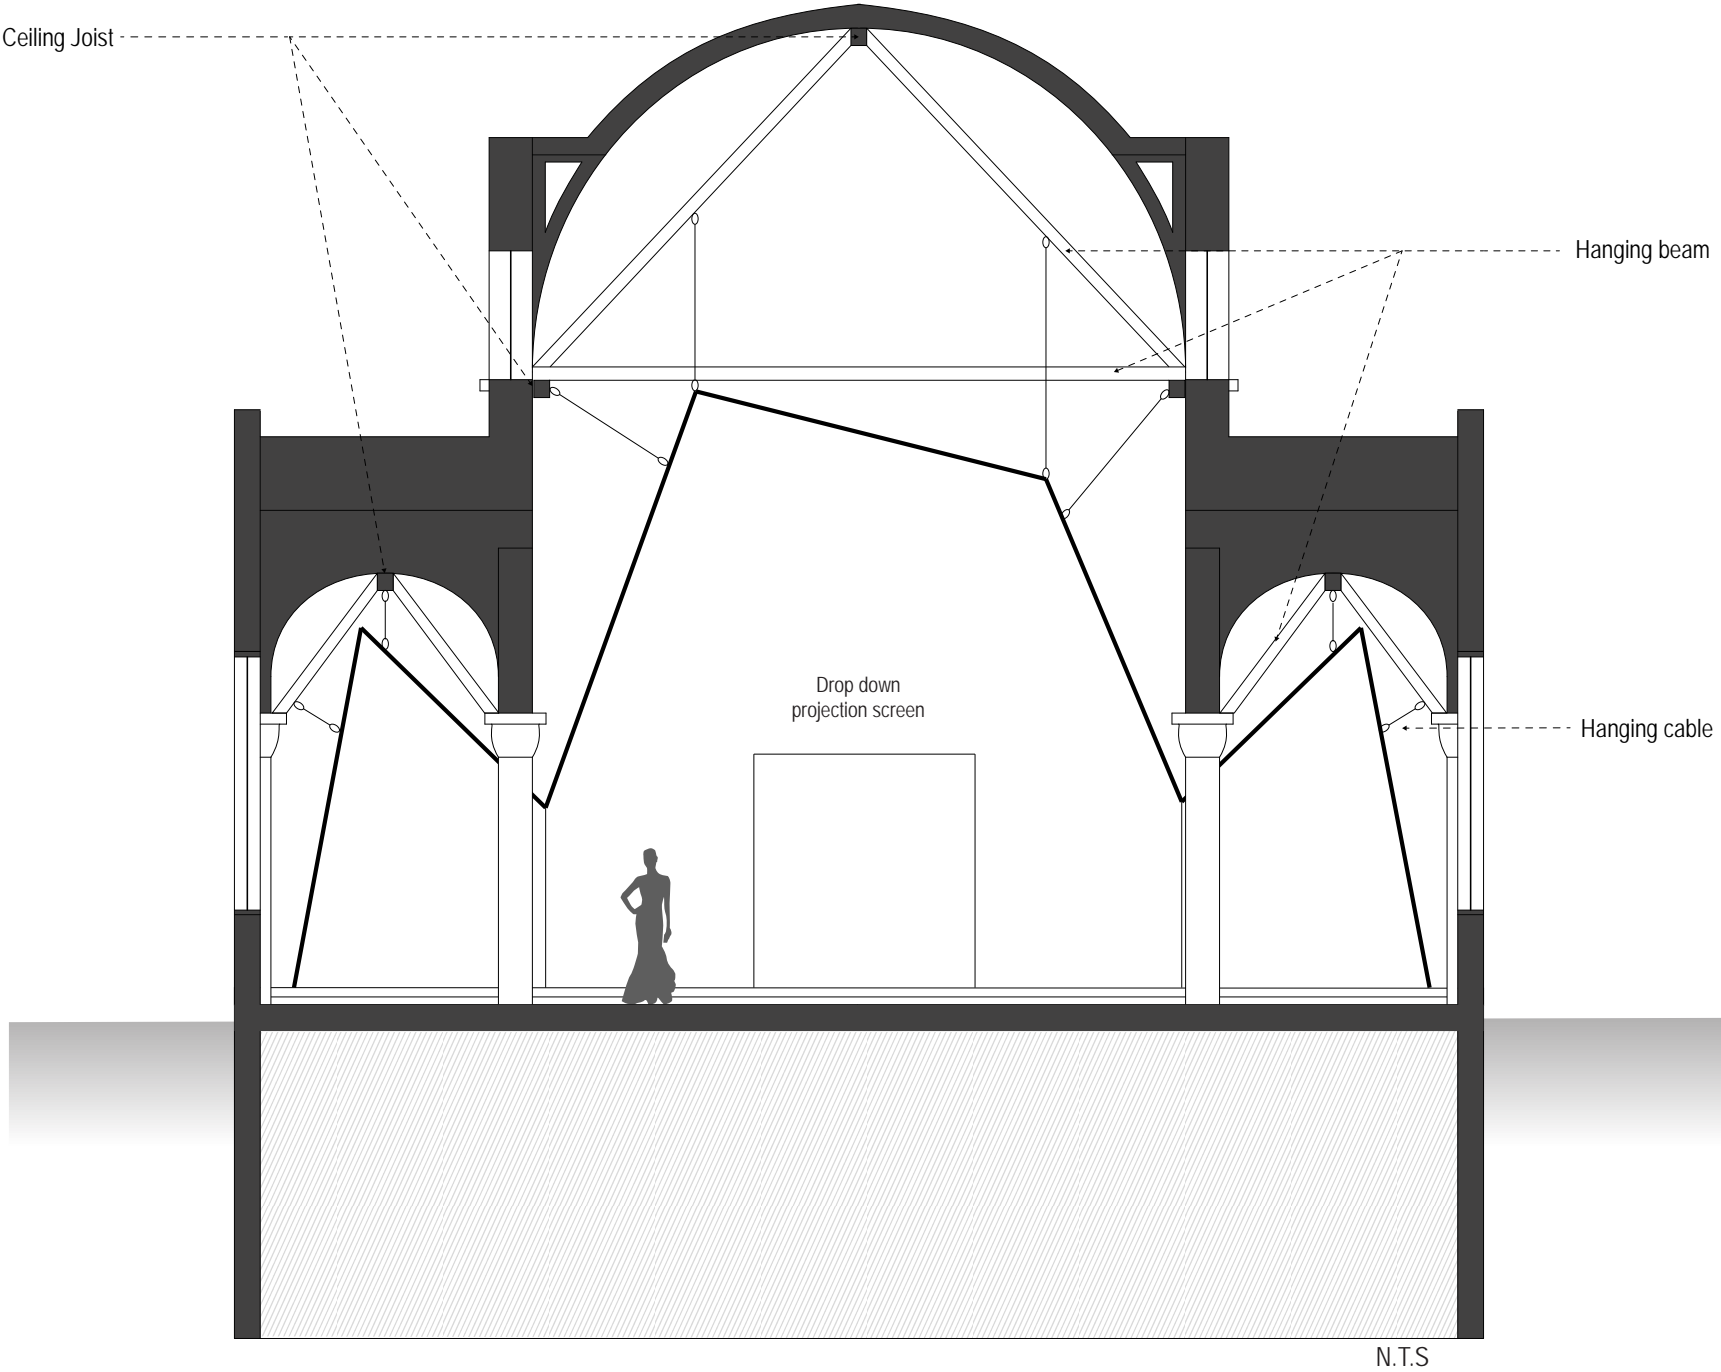

EVENT VENUE | RUNWAY

EVENT VENUE | CONFERENCE

FURNITURE & FINISHES

Maharam wool upholstery fabric

Signs is a modular seating system for public spaces. Signs can be ordered in different configurations and sizes to meet different environments and interior's needs. Signs consists of 5 units. The units can be individually or linked together. The composition possibilities are almost endless.

Skip is a folding chair characterized by its sleek design and by the mix of wood and aluminum. Skip is only 2" deep when folded, can be easily stored in closet and tucked away in corner.

EVENT VENUE | CHILL OUT

PATIO

ELEVATION

EVENT VENUE | PANEL CONFERENCE

DESIGN CLOSE UP

BACK YARD