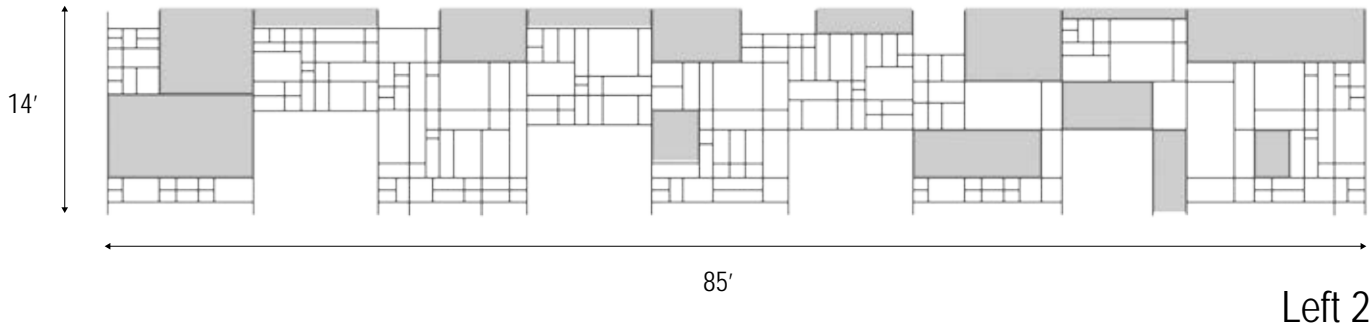

EVENT VENUE | RUNWAY

EVENT VENUE | CONFERENCE

FURNITURE & FINISHES

Maharam wool upholstery fabric

Signs is a modular seating system for public spaces. Signs can be ordered in different configurations and sizes to meet different environments and interior's needs. Signs consists of 5 units. The units can be individually or linked together. The composition possibilities are almost endless.

Skip is a folding chair characterized by its sleek design and by the mix of wood and aluminum. Skip is only 2" deep when folded, can be easily stored in closet and tucked away in corner.

EVENT VENUE | CHILL OUT

PATIO

ELEVATION

EVENT VENUE | PANEL CONFERENCE

DESIGN CLOSE UP

BACK YARD