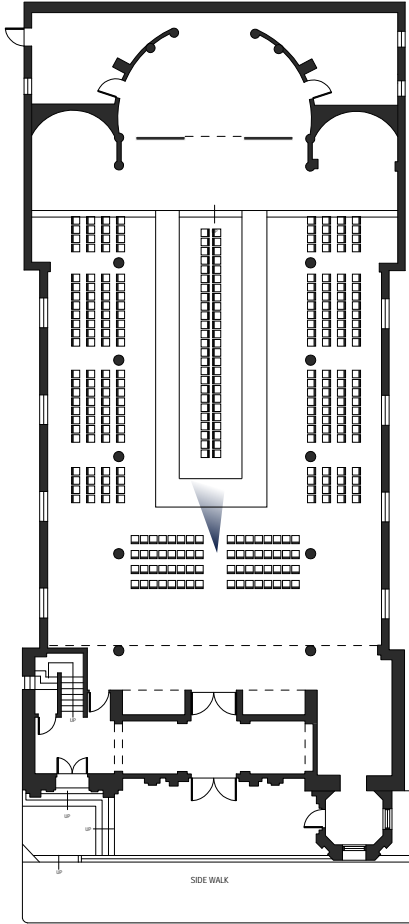

EVENT VENUE | RUNWAY

EVENT VENUE | CONFERENCE

FURNITURE & FINISHES

Maharam wool upholstery fabric

Signs is a modular seating system for public spaces. Signs can be ordered in different configurations and sizes to meet different environments and interior's needs. Signs consists of 5 units. The units can be individually or linked together. The composition possibilities are almost endless.

Skip is a folding chair characterized by its sleek design and by the mix of wood and aluminum. Skip is only 2" deep when folded, can be easily stored in closet and tucked away in corner.

EVENT VENUE | CHILL OUT

PATIO

ELEVATION

EVENT VENUE | PANEL CONFERENCE

DESIGN CLOSE UP

BACK YARD