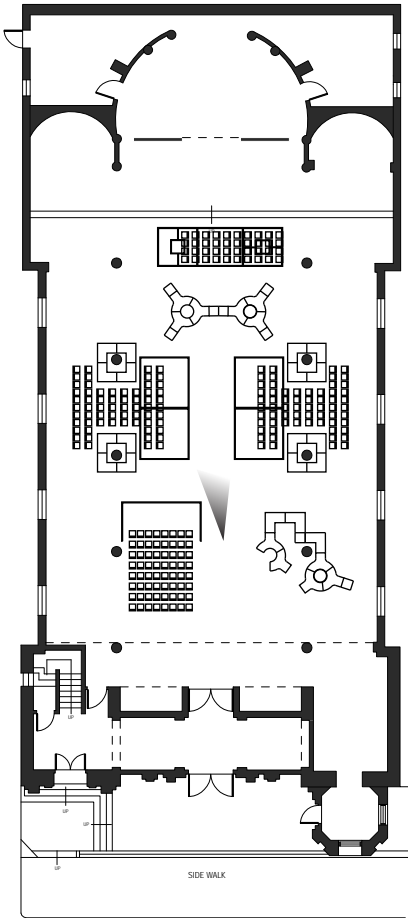

EVENT VENUE | RUNWAY

EVENT VENUE | CONFERENCE

FURNITURE & FINISHES

Maharam wool upholstery fabric

Signs is a modular seating system for public spaces. Signs can be ordered in different configurations and sizes to meet different environments and interior's needs. Signs consists of 5 units. The units can be individually or linked together. The composition possibilities are almost endless.

Skip is a folding chair characterized by its sleek design and by the mix of wood and aluminum. Skip is only 2" deep when folded, can be easily stored in closet and tucked away in corner.

EVENT VENUE | CHILL OUT

PATIO

ELEVATION

EVENT VENUE | PANEL CONFERENCE

DESIGN CLOSE UP

BACK YARD