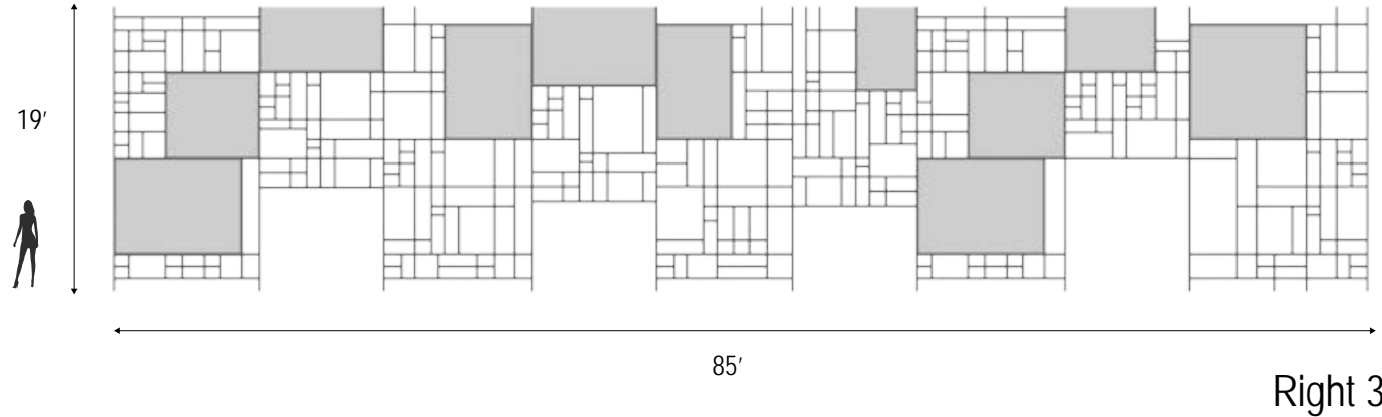

EVENT VENUE | RUNWAY

EVENT VENUE | CONFERENCE

FURNITURE & FINISHES

Maharam wool upholstery fabric

Signs is a modular seating system for public spaces. Signs can be ordered in different configurations and sizes to meet different environments and interior's needs. Signs consists of 5 units. The units can be individually or linked together. The composition possibilities are almost endless.

Skip is a folding chair characterized by its sleek design and by the mix of wood and aluminum. Skip is only 2" deep when folded, can be easily stored in closet and tucked away in corner.

EVENT VENUE | CHILL OUT

PATIO

ELEVATION

EVENT VENUE | PANEL CONFERENCE

DESIGN CLOSE UP

BACK YARD