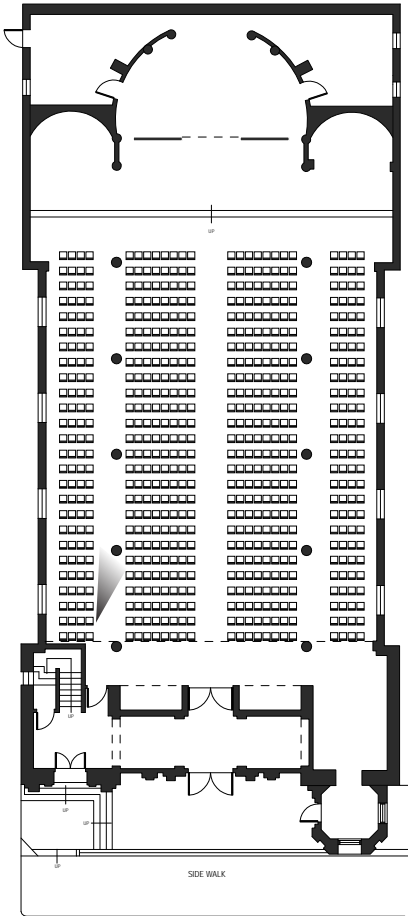

EVENT VENUE | RUNWAY

EVENT VENUE | CONFERENCE

FURNITURE & FINISHES

Maharam wool upholstery fabric

Signs is a modular seating system for public spaces. Signs can be ordered in different configurations and sizes to meet different environments and interior's needs. Signs consists of 5 units. The units can be individually or linked together. The composition possibilities are almost endless.

Skip is a folding chair characterized by its sleek design and by the mix of wood and aluminum. Skip is only 2" deep when folded, can be easily stored in closet and tucked away in corner.

EVENT VENUE | CHILL OUT