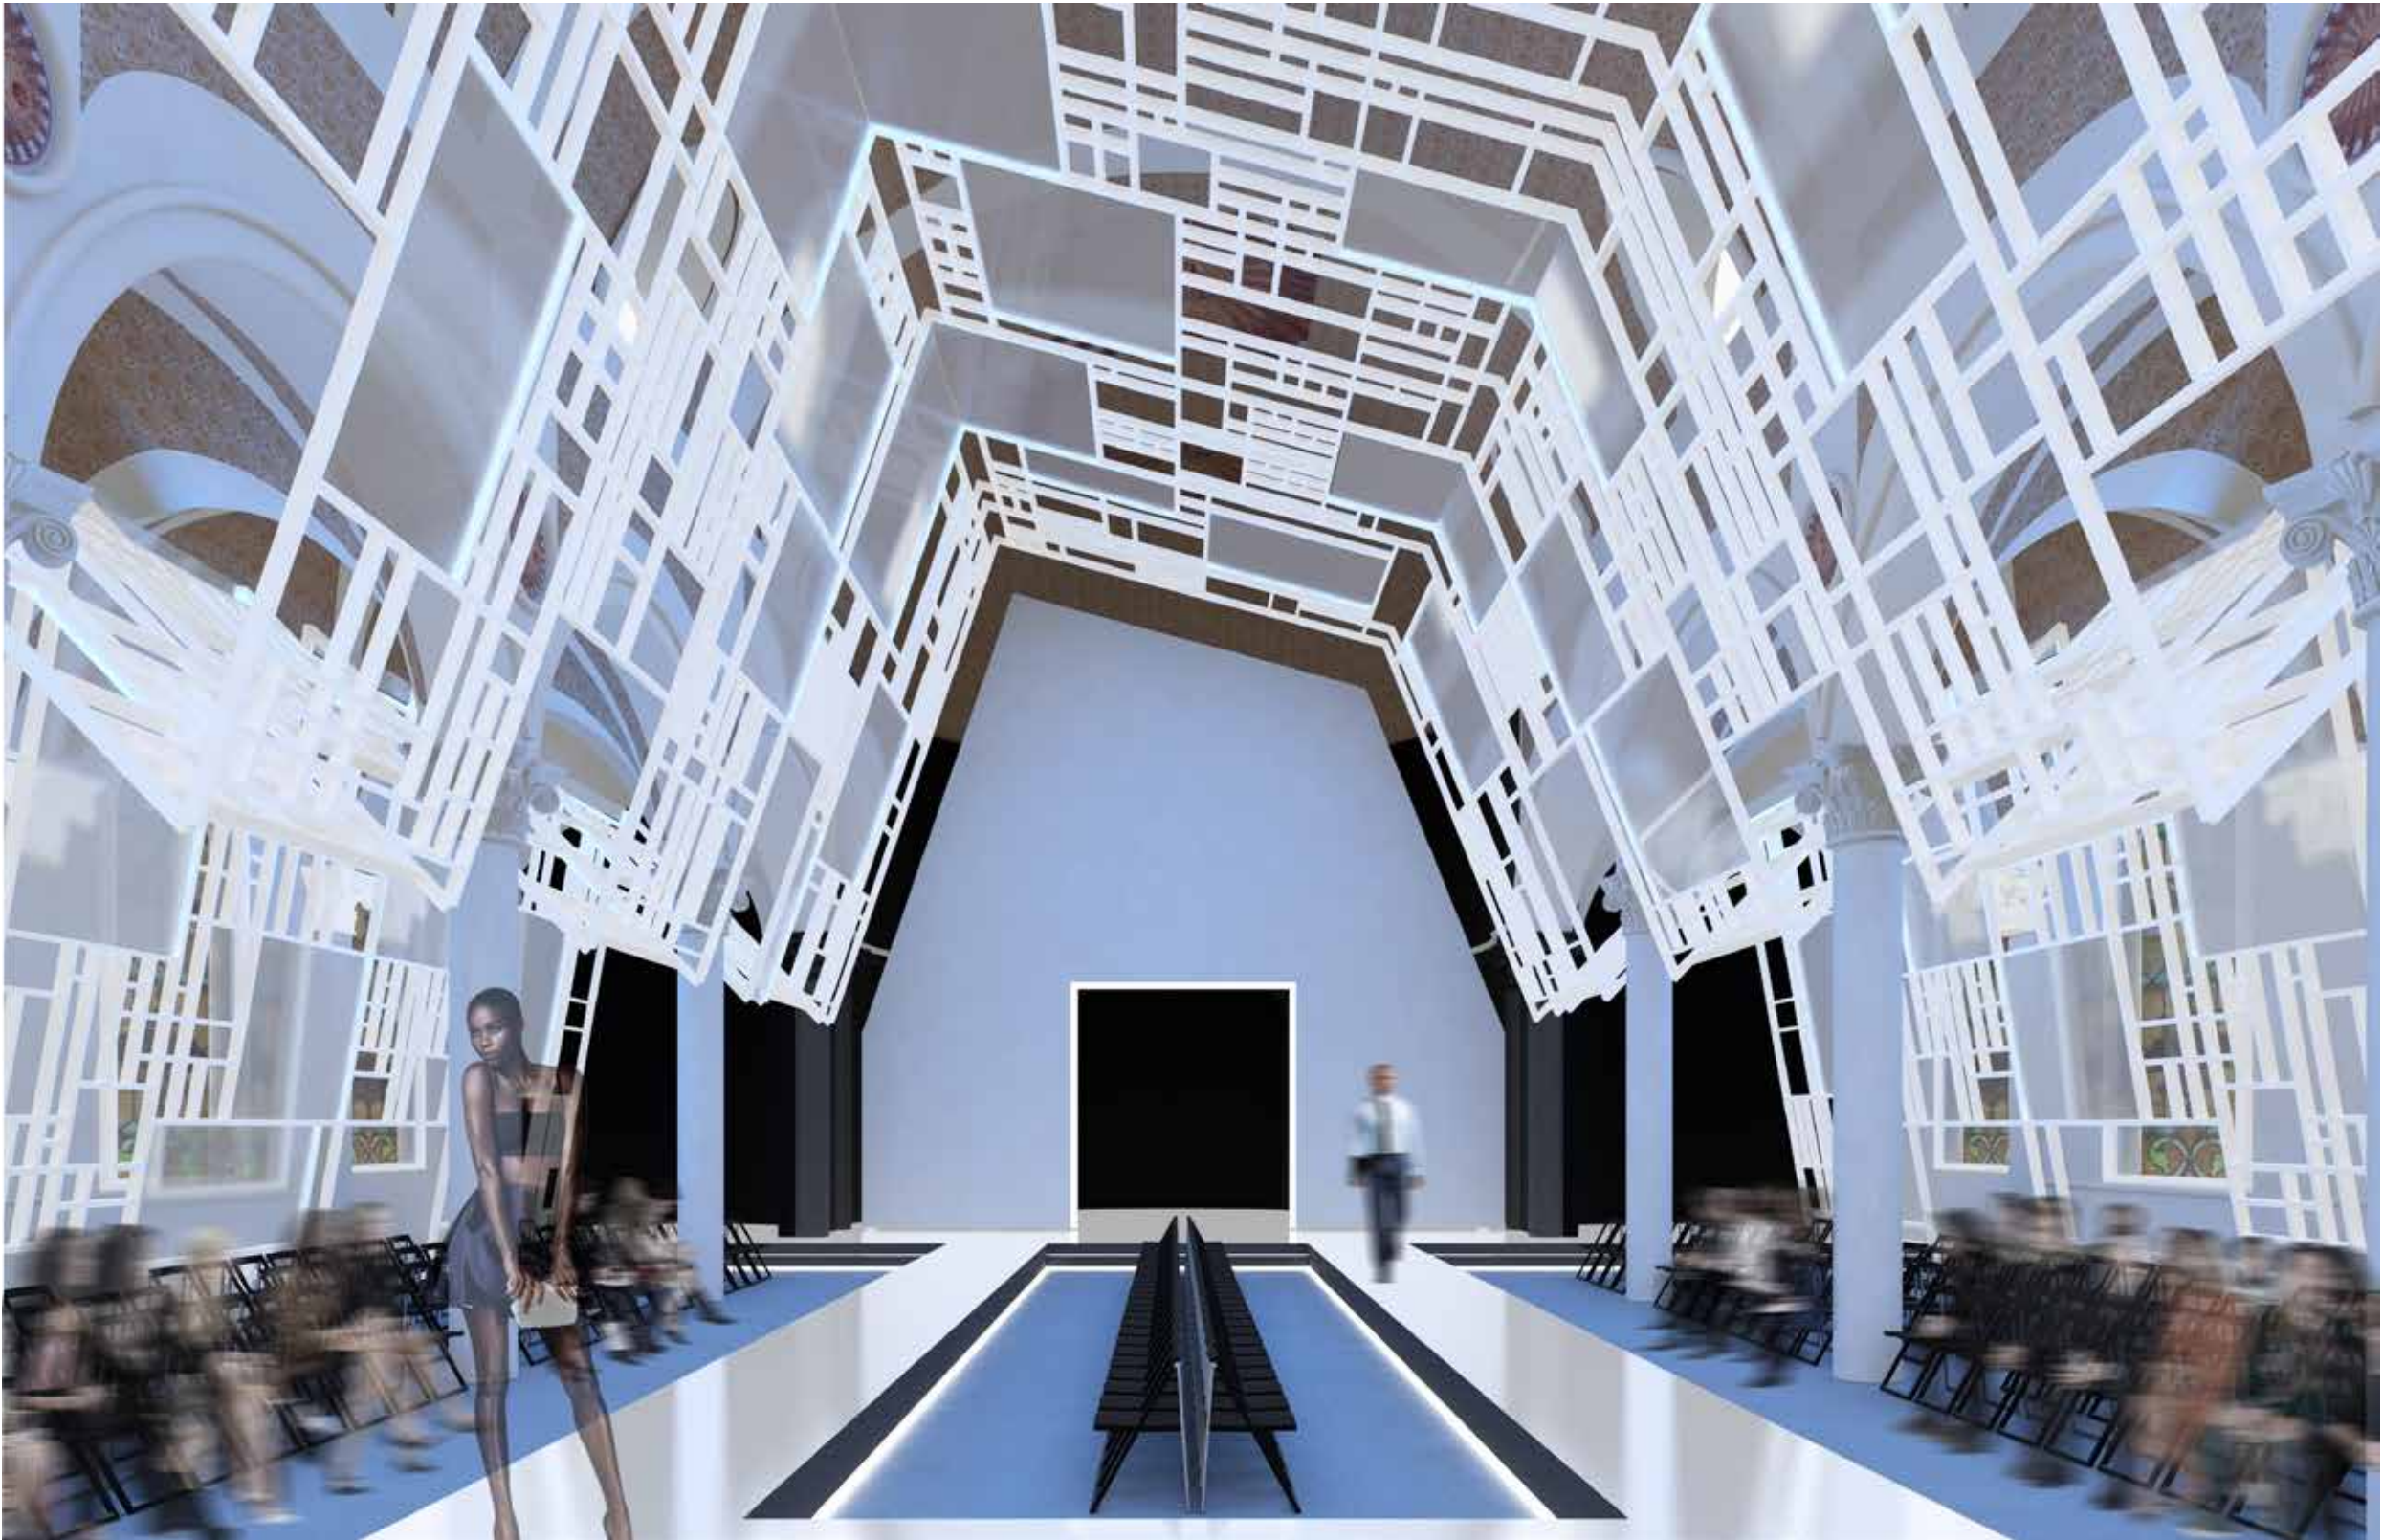

EVENT VENUE | RUNWAY

EVENT VENUE | CONFERENCE

FURNITURE & FINISHES

Maharam wool upholstery fabric

Signs is a modular seating system for public spaces. Signs can be ordered in different configurations and sizes to meet different environments and interior's needs. Signs consists of 5 units. The units can be individually or linked together. The composition possibilities are almost endless.

Skip is a folding chair characterized by its sleek design and by the mix of wood and aluminum. Skip is only 2" deep when folded, can be easily stored in closet and tucked away in corner.

EVENT VENUE | CHILL OUT

PATIO

ELEVATION

EVENT VENUE | PANEL CONFERENCE

DESIGN CLOSE UP

BACK YARD