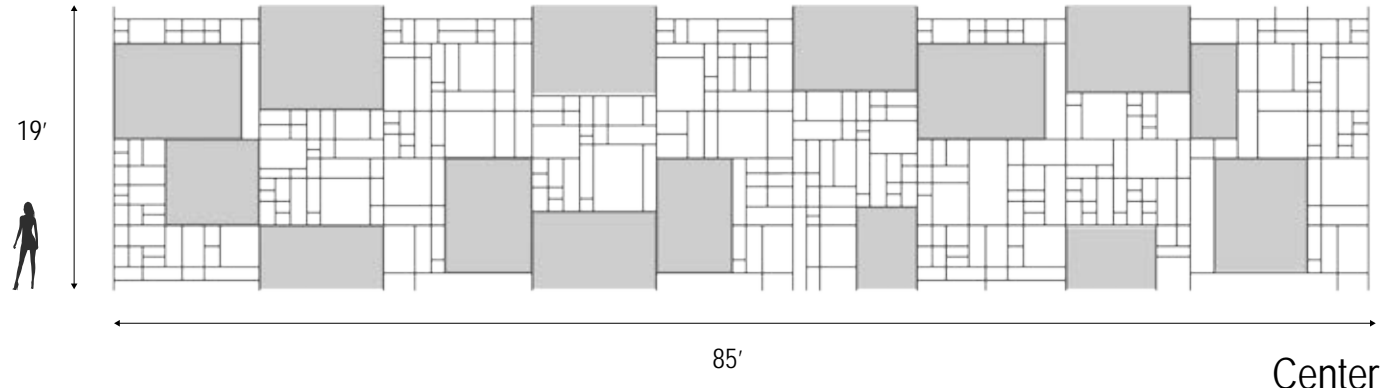

EVENT VENUE | RUNWAY

EVENT VENUE | CONFERENCE

FURNITURE & FINISHES

Maharam wool upholstery fabric

Signs is a modular seating system for public spaces. Signs can be ordered in different configurations and sizes to meet different environments and interior's needs. Signs consists of 5 units. The units can be individually or linked together. The composition possibilities are almost endless.

Skip is a folding chair characterized by its sleek design and by the mix of wood and aluminum. Skip is only 2" deep when folded, can be easily stored in closet and tucked away in corner.

EVENT VENUE | CHILL OUT

PATIO

ELEVATION

EVENT VENUE | PANEL CONFERENCE

DESIGN CLOSE UP

BACK YARD