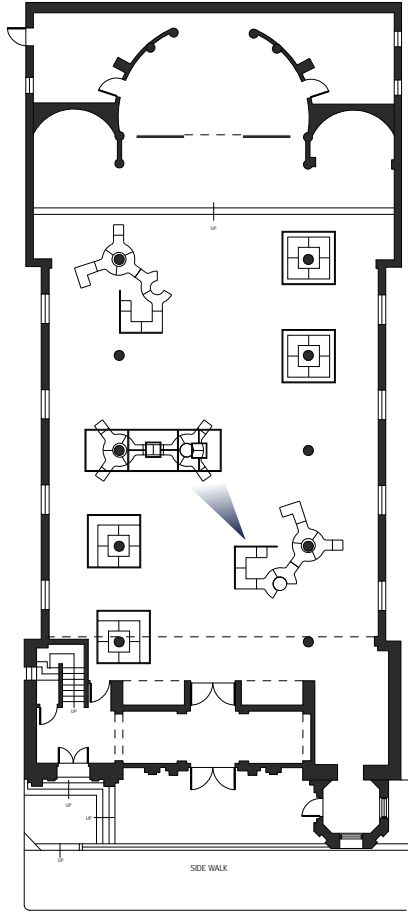

EVENT VENUE | RUNWAY

EVENT VENUE | CONFERENCE

FURNITURE & FINISHES

Maharam wool upholstery fabric

Signs is a modular seating system for public spaces. Signs can be ordered in different configurations and sizes to meet different environments and interior's needs. Signs consists of 5 units. The units can be individually or linked together. The composition possibilities are almost endless.

Skip is a folding chair characterized by its sleek design and by the mix of wood and aluminum. Skip is only 2" deep when folded, can be easily stored in closet and tucked away in corner.

EVENT VENUE | CHILL OUT