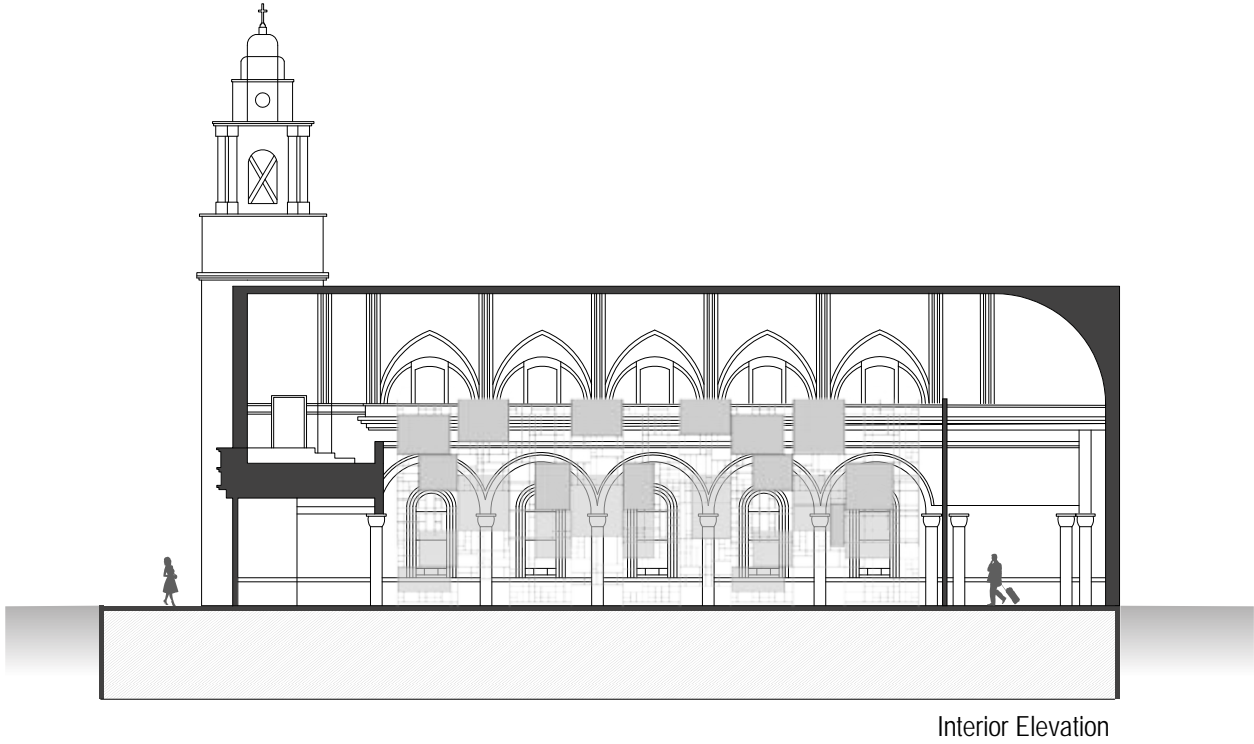

EVENT VENUE | RUNWAY

EVENT VENUE | CONFERENCE

FURNITURE & FINISHES

Maharam wool upholstery fabric

Signs is a modular seating system for public spaces. Signs can be ordered in different configurations and sizes to meet different environments and interior's needs. Signs consists of 5 units. The units can be individually or linked together. The composition possibilities are almost endless.

Skip is a folding chair characterized by its sleek design and by the mix of wood and aluminum. Skip is only 2" deep when folded, can be easily stored in closet and tucked away in corner.

EVENT VENUE | CHILL OUT

PATIO

ELEVATION

EVENT VENUE | PANEL CONFERENCE

DESIGN CLOSE UP

BACK YARD