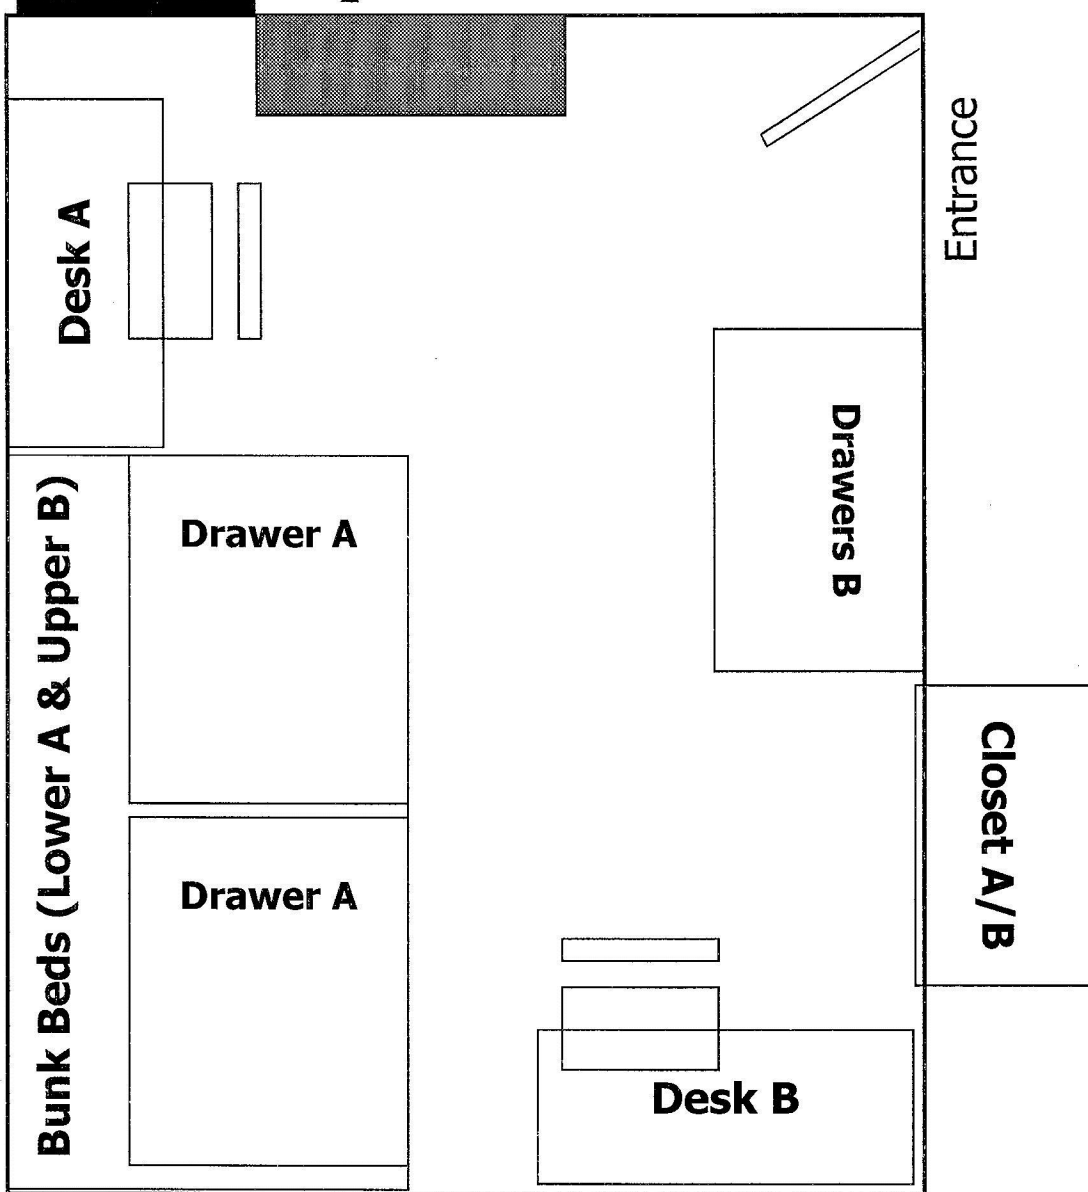

**SJSU CVB Junior Double  
Rooms are 8'7" X 12'9"**

**Window**

**1 Closet is shared by both roommates**