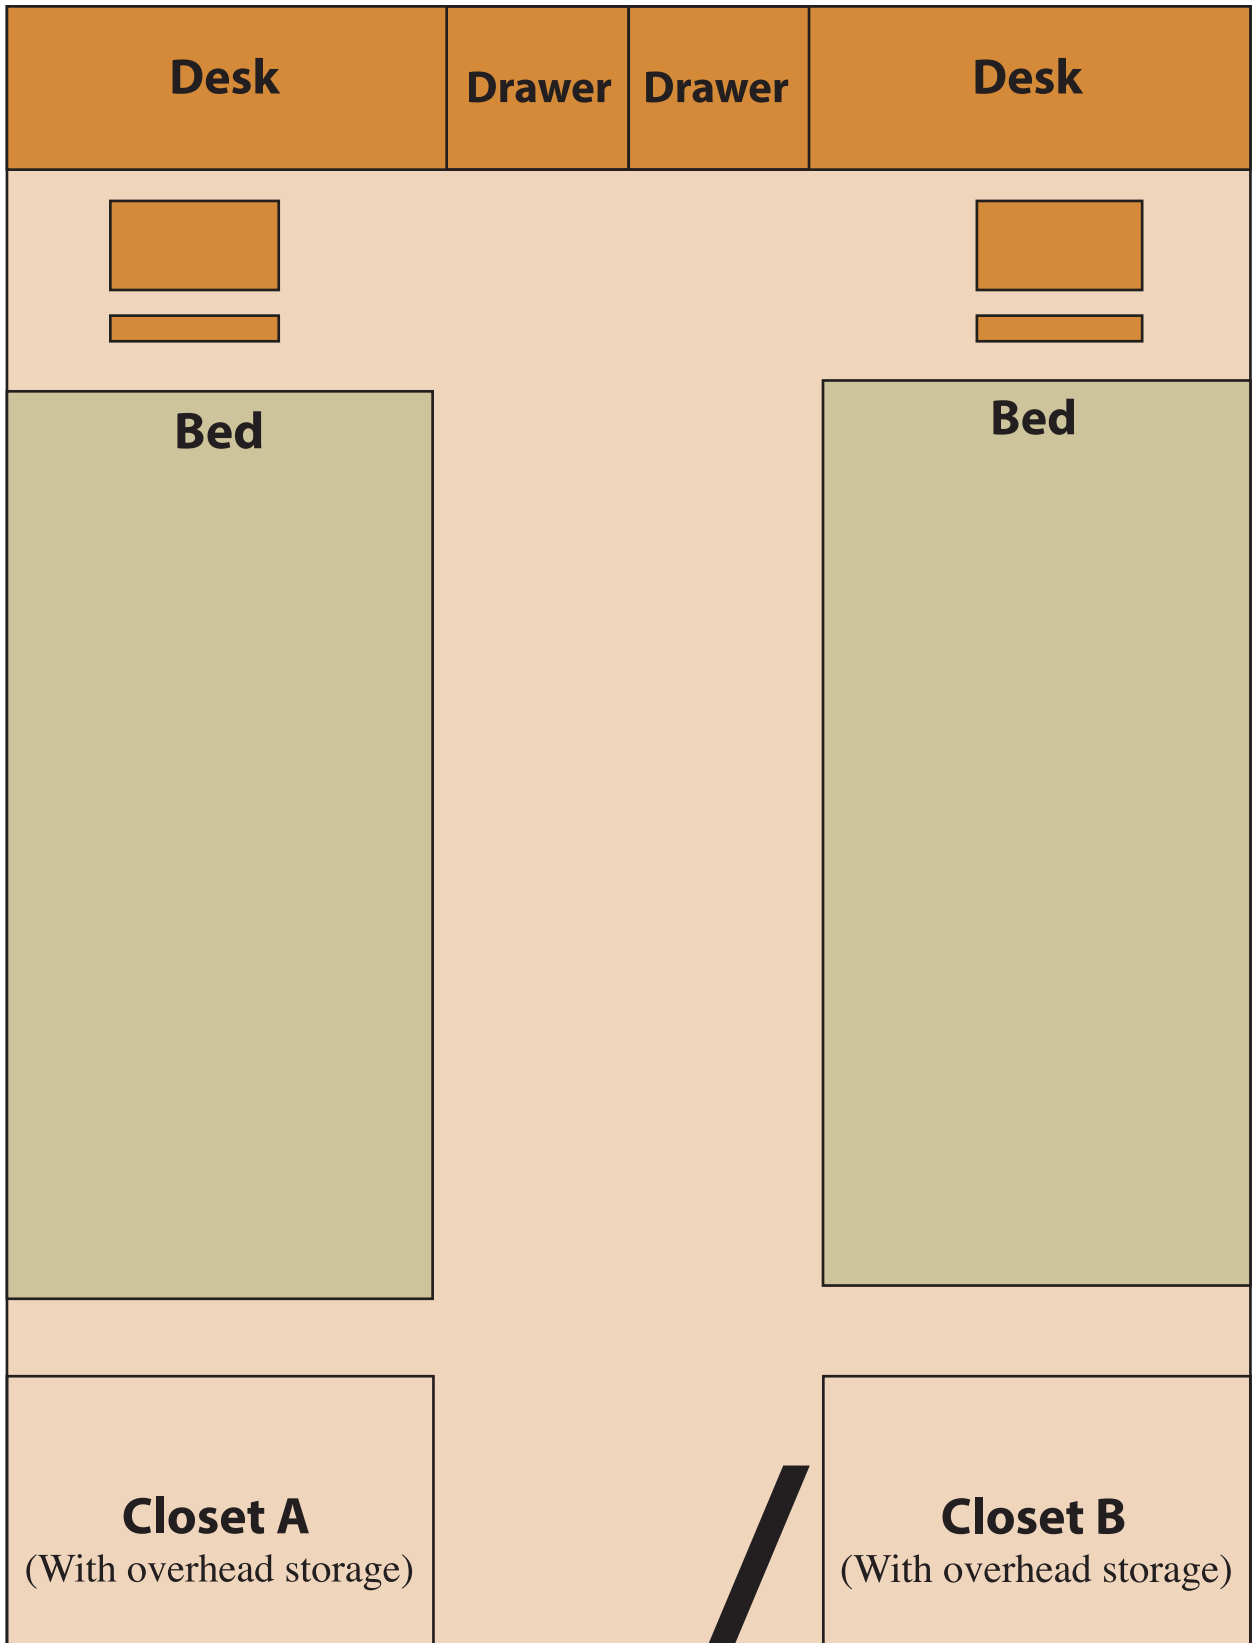

**SJSU Joe West Double
Rooms are 12' X 15'
*Some floor plans may vary**

Window

Entrance