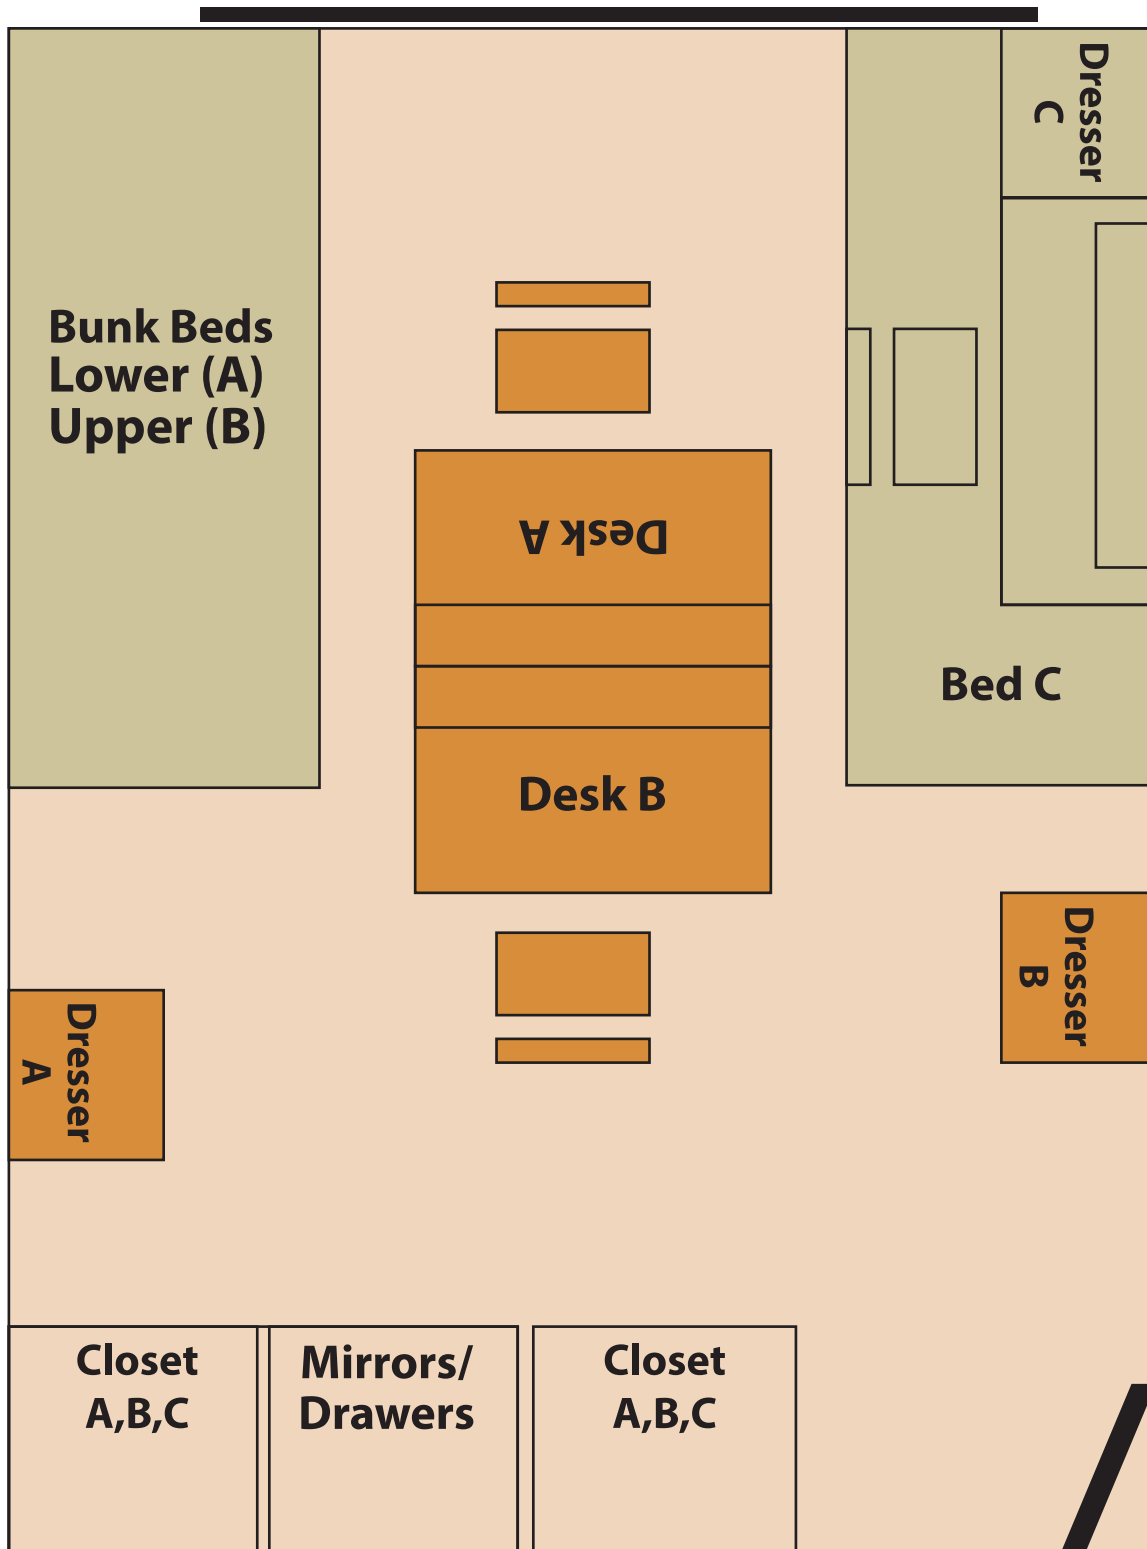

SJSU West Triple

Rooms are 12' X 15'

*Some floor plans may vary

Window

2 Closets with overhead space are shared by all 3 roomates

Entrance