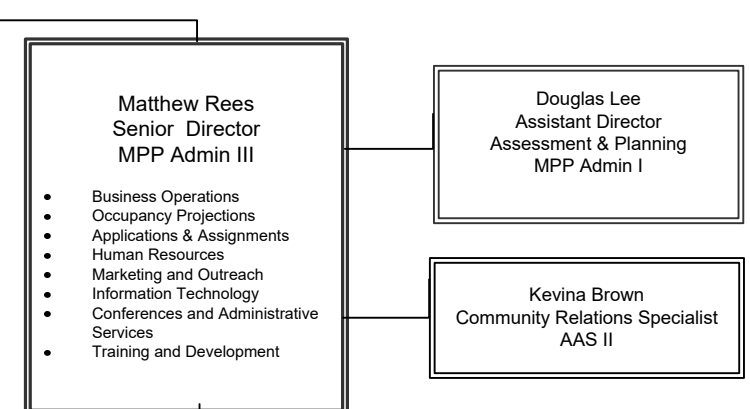

**San José State University
University Housing Services
Organizational Chart**

250 student workers

Gray = Position on Hold
Green = Search in Progress
Yellow = Search Pending
Purple = Start Pending