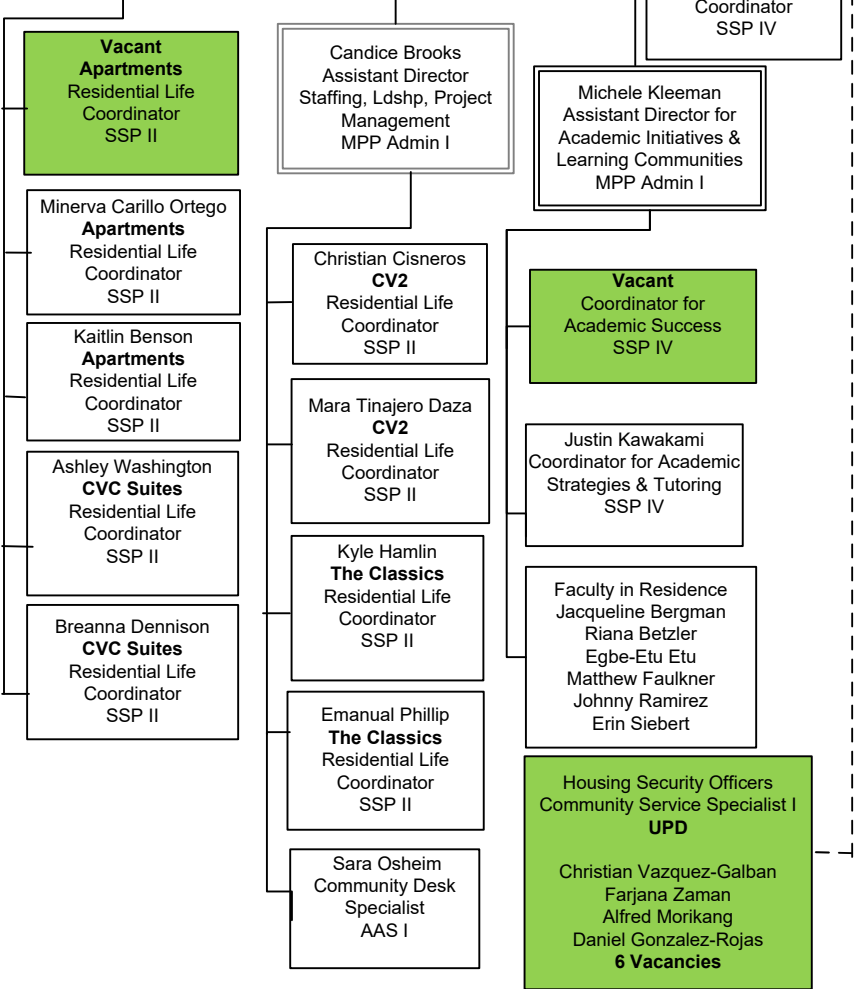

**San José State University
University Housing Services
Organizational Chart**

250 student workers

Gray = Position on Hold
Green = Search in Progress
Yellow = Search Pending
Purple = Start Pending