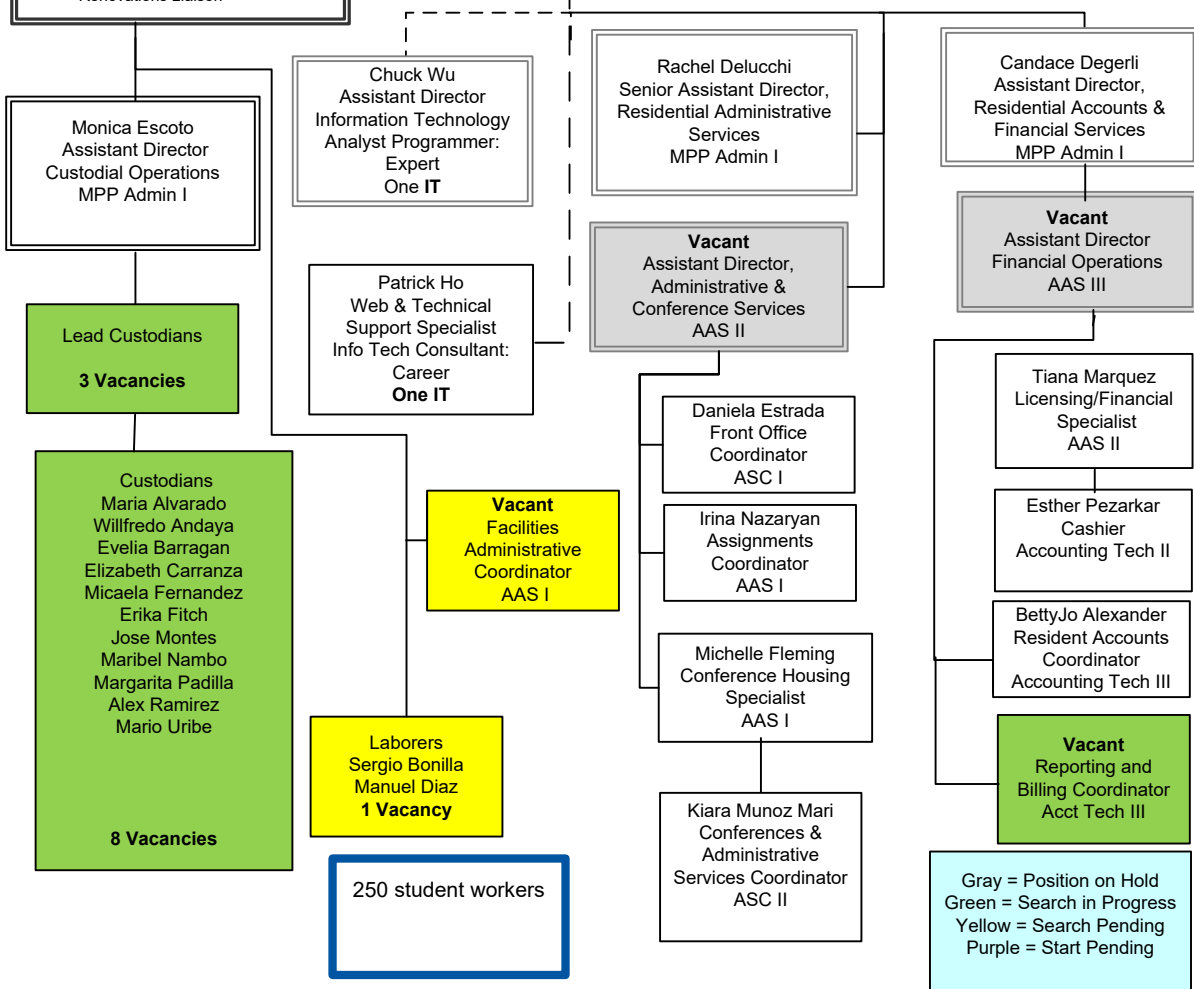

**San José State University
University Housing Services
Organizational Chart**

250 student workers

Gray = Position on Hold
Green = Search in Progress
Yellow = Search Pending
Purple = Start Pending