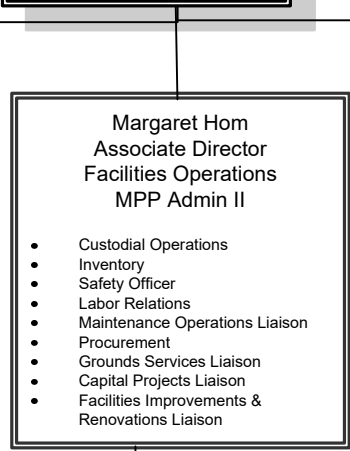

**San José State University
University Housing Services
Organizational Chart**

250 student workers

Gray = Position on Hold
Green = Search in Progress
Yellow = Search Pending
Purple = Start Pending