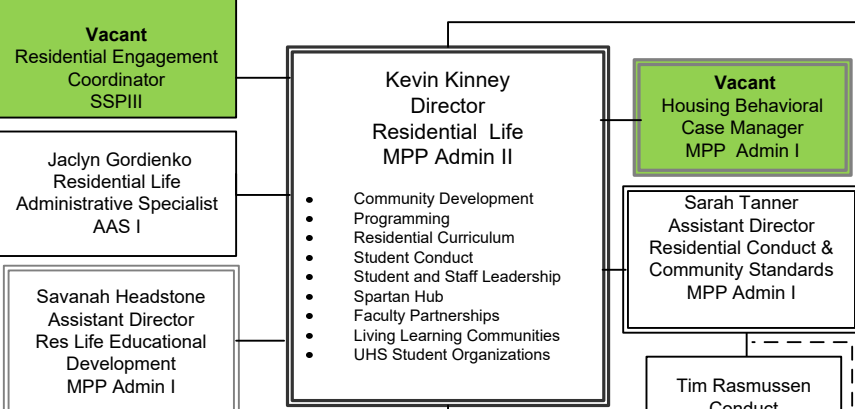

**San José State University
University Housing Services
Organizational Chart**

250 student workers

Gray = Position on Hold
Green = Search in Progress
Yellow = Search Pending
Purple = Start Pending