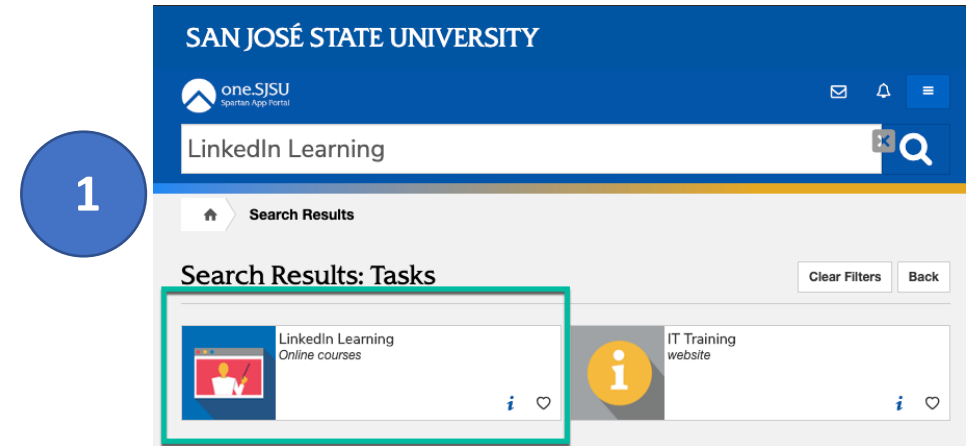

LinkedIn Learning activation and SSO
login for learners who do not connect a
LinkedIn profile

Go to **one.SJSU.edu**

When you are at one.sjsu.edu, search for “**LinkedIn Learning.**”

...navigate to LinkedIn Learning tile and click on the tile to login.

SSO authentication - Enter your SJSU ID and Password

Connecting to  one.SJSU
Sign-in with your San Jose State University account to access
SJSU Application Portal

Sign In

SJSU ID Number

#####

Password

SJSUOne Password