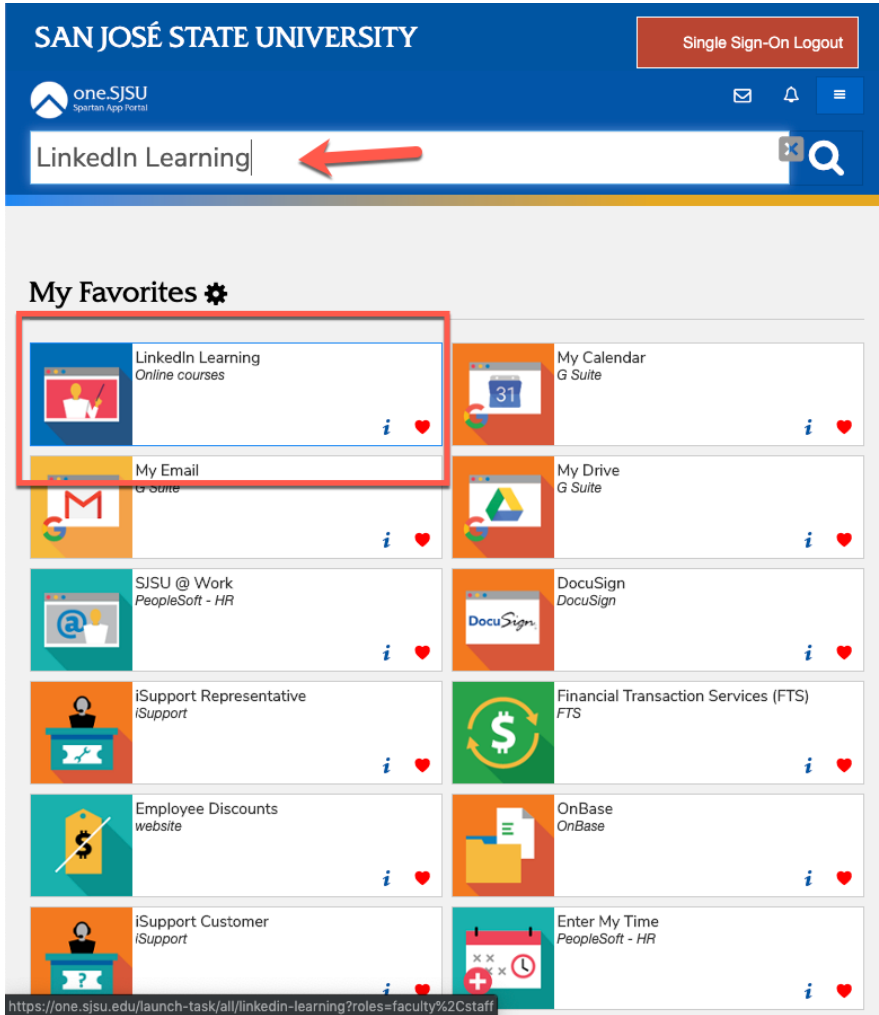

LinkedIn Learning activation and SSO
login for learners who do not connect a
LinkedIn profile

Go to **one.SJSU.edu**

When you are at one.sjsu.edu, search for “**LinkedIn Learning.**”

...navigate to LinkedIn Learning tile and click on the tile to login.

SSO authentication - Enter your SJSU ID and Password

Connecting to  one.SJSU
Sign-in with your San Jose State University account to access
SJSU Application Portal

Sign In

SJSU ID Number

#####

Password

SJSUOne Password

Using your existing LinkedIn profile is not required.

Begin learning

The screenshot shows the LinkedIn Learning interface. At the top is a dark blue navigation bar with the LinkedIn Learning logo, a 'Browse' menu, a search bar with the placeholder text 'Search for skills, subjects or sc', and navigation icons for Home, In Progress, Saved, Me, and a profile picture. Below the navigation bar is a white header area with the LinkedIn Learning logo. The main content area features a colorful illustration of two people, a woman with red hair and a man with dark hair, sitting at a desk. The man is using a laptop, and the woman is holding a smartphone. The desk has a lamp and a potted plant. Below the illustration, the text reads 'Welcome to LinkedIn Learning' followed by 'Before we get started, tell us a bit about yourself to help us personalize your learning experience'. At the bottom is a large blue button with the text 'Sounds good'.