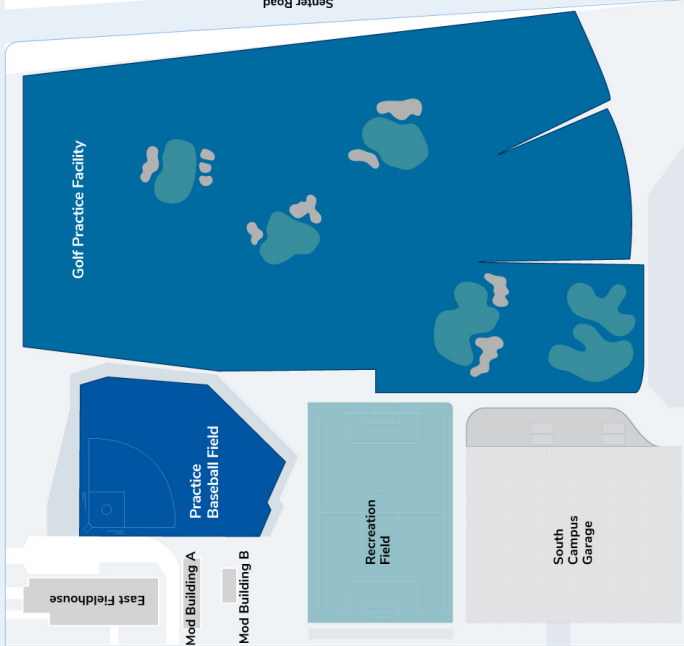

HWY 280

E Humboldt Street

Center Road

S 10th Street

Alma Avenue

20 Minute Walk To Main Campus

S 7th Street