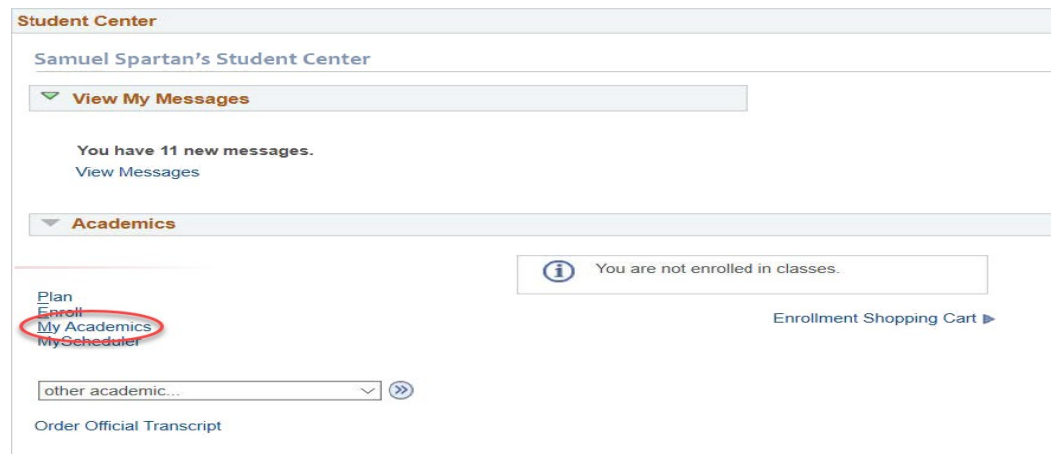

How to View your Math/Writing Enrollment Category through your Student Portal

1. Navigate to **one.sjsu.edu**, sign in using your SJSU ID and password, and click the MySJSU tile to enter your student portal.

If you do not see the MySJSU tile, you can search for it in the “What would you like to do?” search bar at the top of the page.

2. In the Academics section of your Student Center, click on **My Academics**.