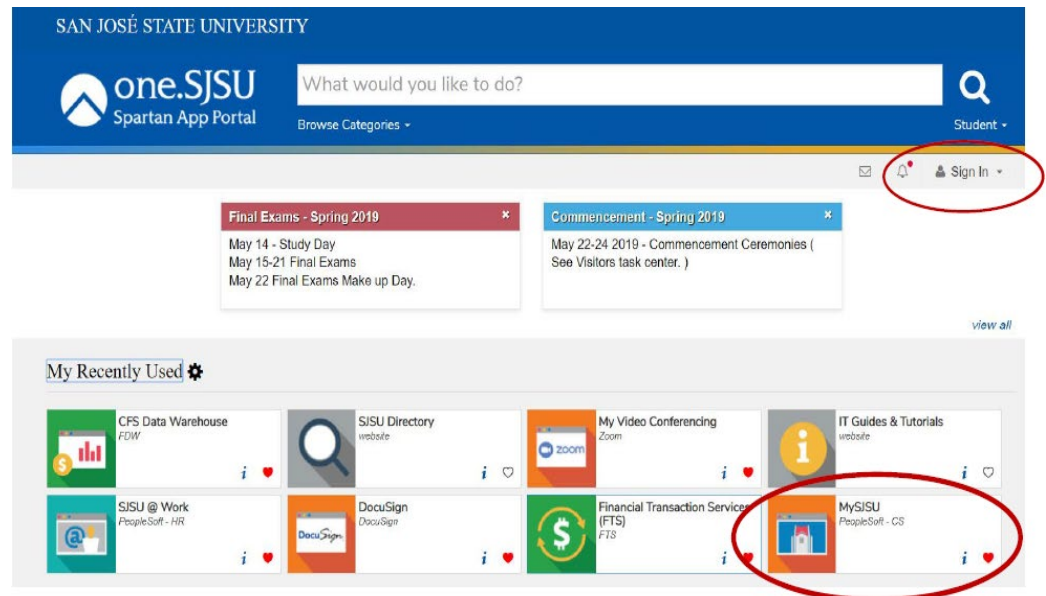

How to View your Math/Writing Enrollment Category through your Student Portal

1. Navigate to **one.sjsu.edu**, sign in using your SJSU ID and password, and click the MySJSU tile to enter your student portal.

If you do not see the MySJSU tile, you can search for it in the “What would you like to do?” search bar at the top of the page.

2. In the Academics section of your Student Center, click on **My Academics**.