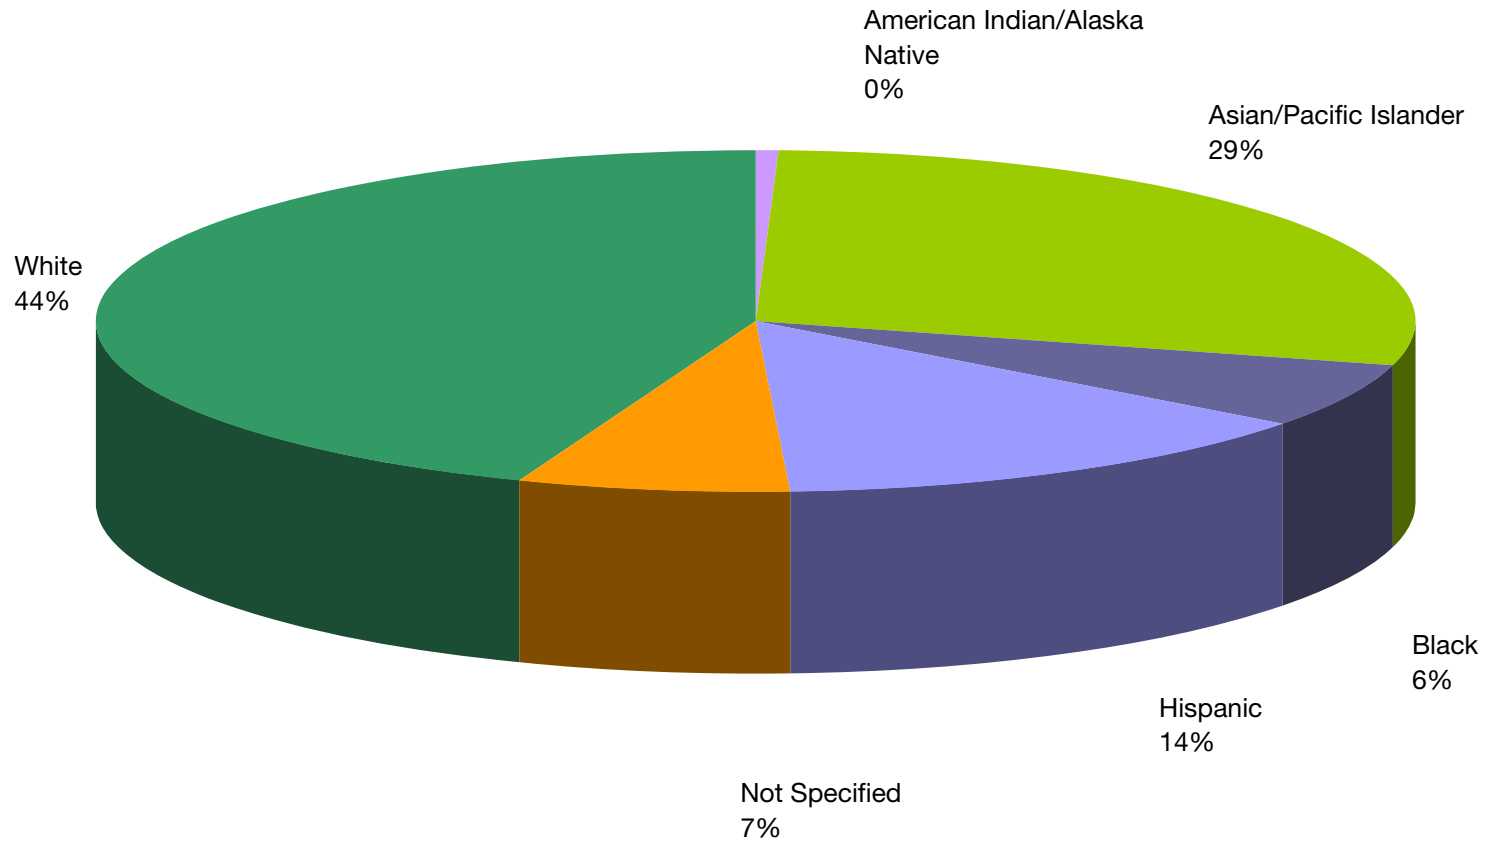

SJSU Workforce by Ethnicity

Data as of 9.30.06, Human Capital Management