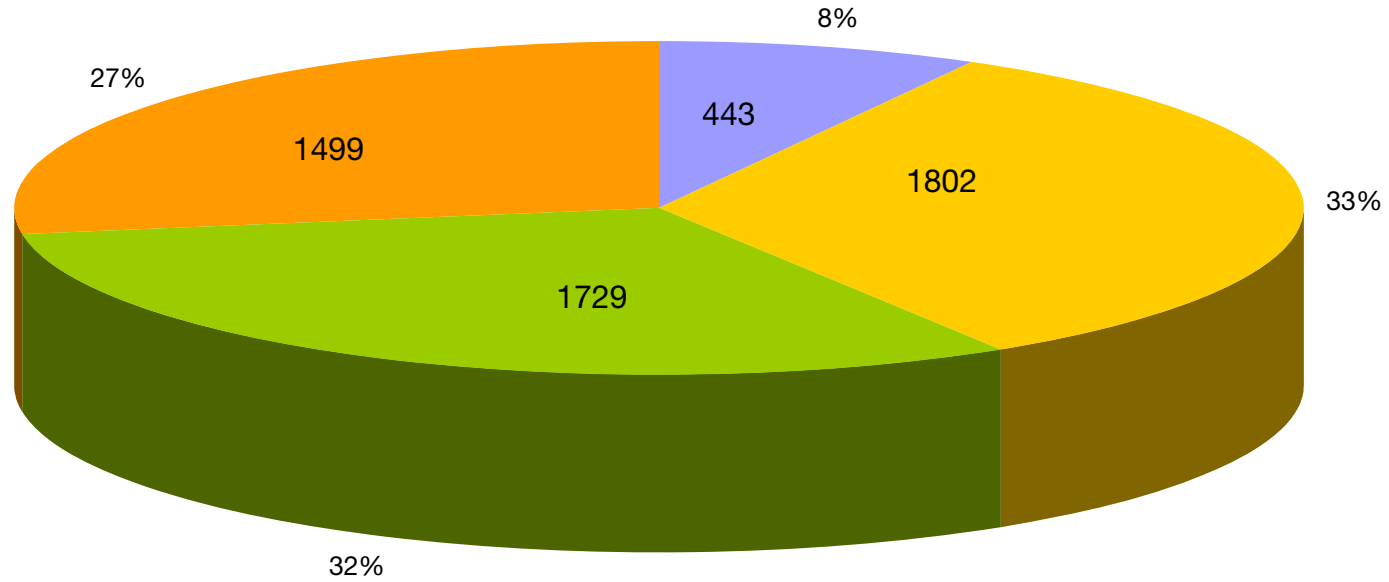

# SJSU Workforce by Ethnicity

Data as of 1/3/07, Human Capital Management

- American Indian/Alaska Native
- Asian/Pacific Islander
- Black
- Hispanic
- Not Specified
- White

## SJSU Workforce by Generation

Data as of 1/3/07, Human Capital Management

- Traditional Before 1946
- Baby Boomer 1946-1965
- Generation X 1966-1980
- Millennials 1981-current