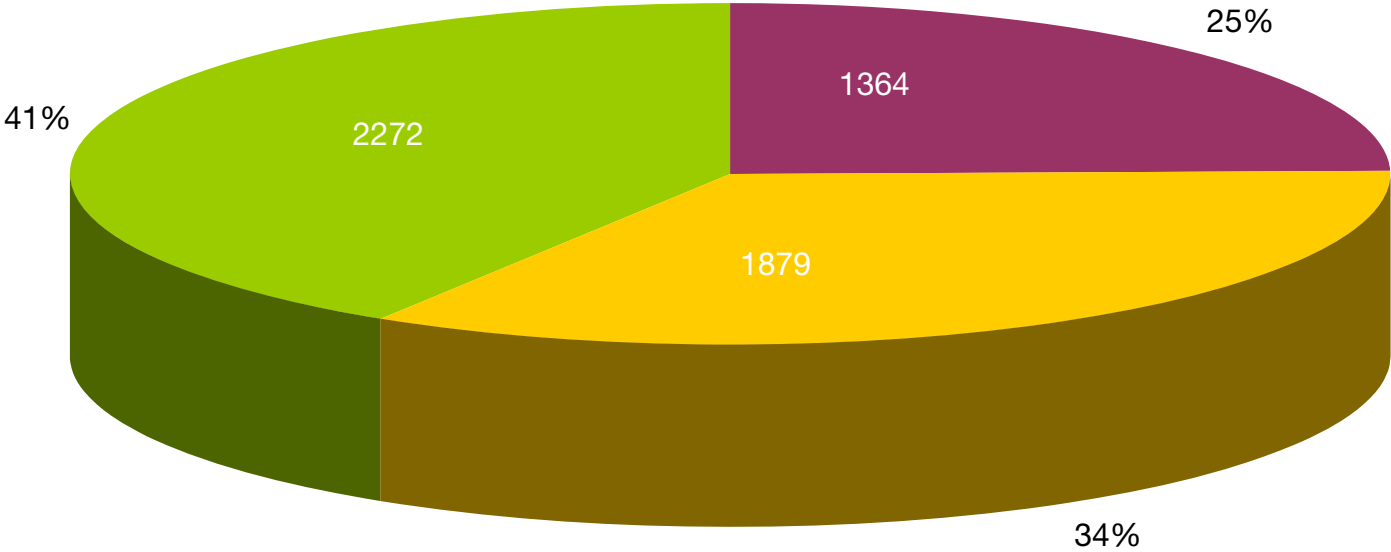

# SJSU Workforce

Data as of 1/3/07, Human Capital Management

- Staff
- Faculty
- Student Assistants

# SJSU Workforce by Ethnicity

Data as of 1/3/07, Human Capital Management

- American Indian/Alaska Native
- Asian/Pacific Islander
- Black
- Hispanic
- Not Specified
- White