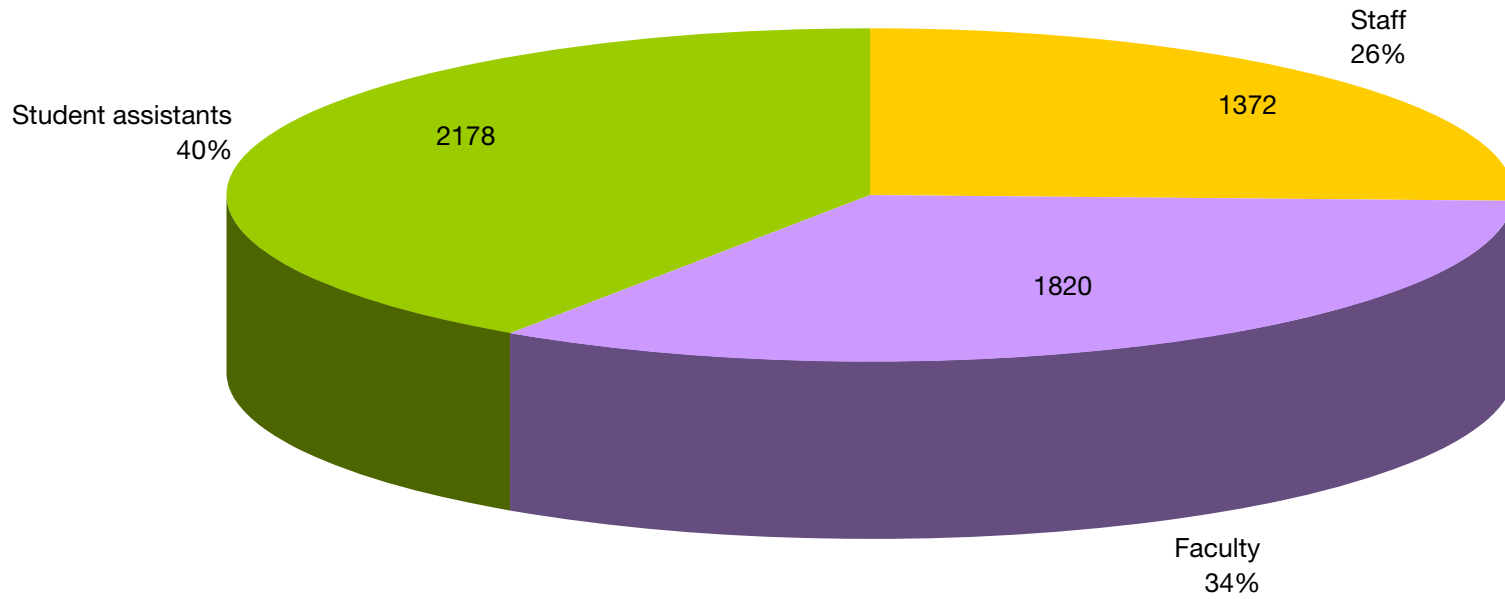

SJSU Workforce

Data as of 9.30.06, Human Capital Management