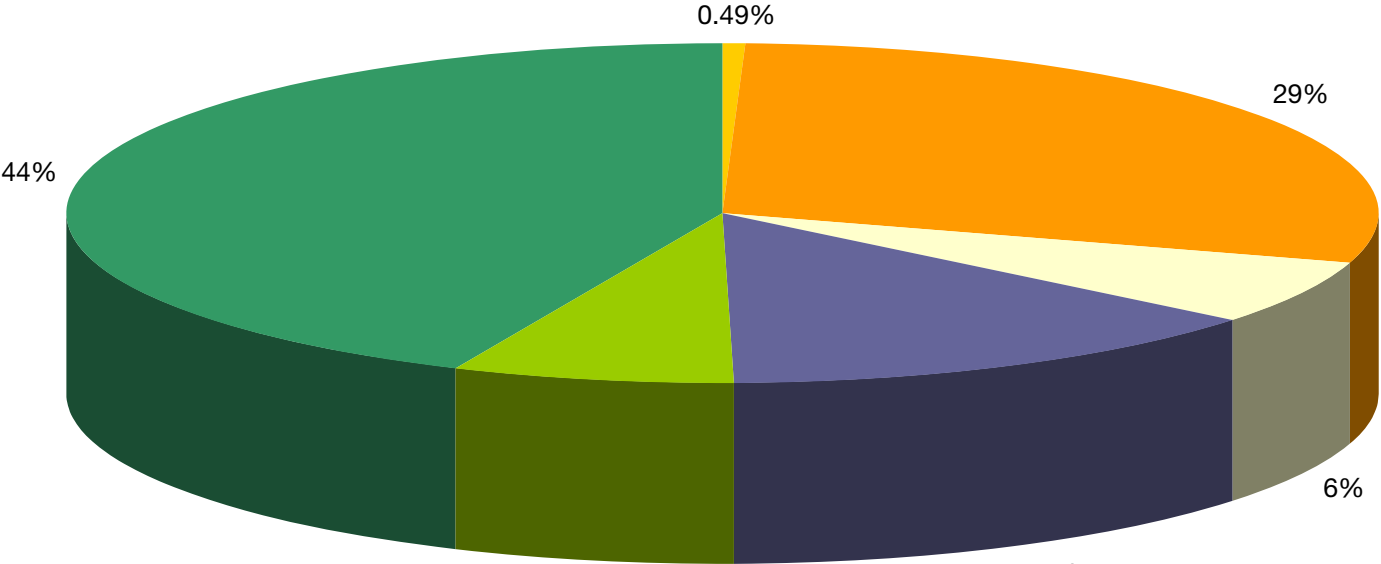

# SJSU Workforce

Data as of 1/3/07, Human Capital Management

- Staff
- Faculty
- Student Assistants

# SJSU Workforce by Ethnicity

Data as of 1/3/07, Human Capital Management

- American Indian/Alaska Native
- Asian/Pacific Islander
- Black
- Hispanic
- Not Specified
- White